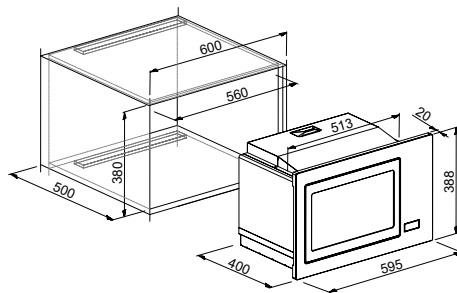

SAFETY

- Child lock function.