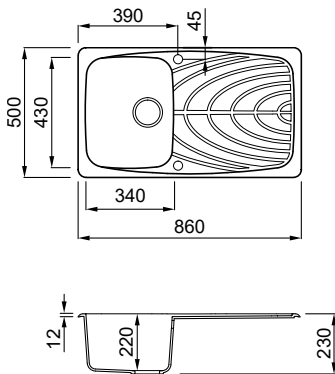

1-bowl sink with drainer

FEATURES

Dimensions (mm)	860 x 500
Base (mm)	450
Hole for built-in installation (mm)	840 x 480
Bowl depth (mm)	220
Installation Position	Inset Reversible

SUGGESTED ACCESSORIES

MATERIALS AND COLOURS

GRANITEK
NATURAL GRANITE EFFECT

MATT	Nero G40	LGM40040
	Bianco G68	LGM40068
CLASSIC	Avena G51	LGM40051
	Antracite G59	LGM40059
	Bianco Antico G62	LGM40062