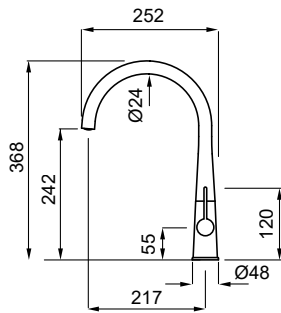

FINISHES

Chrome finish MIKATHCR
 CR

COLOUR *

Titanium M73 MMKATH73
Aluminium M79 MMKATH79
Nero G40 MGKATH40
Tortora G43 MGKATH43
Cemento G48 MGKATH48
Bianco G68 MGKATH68

FEATURES

Base (mm) **35**
 Spout rotation **360°**
 Flexi-hose type **Stainless steel 3/8"**
 Flexi-hose length **500 mm**
 Cartridge (ø mm) **25**
 Worktop hole (mm) **48**