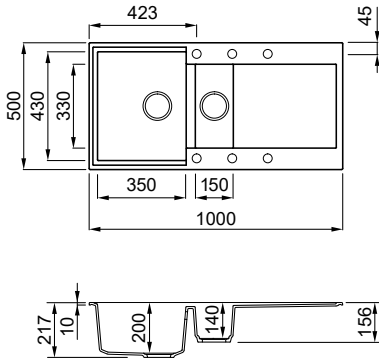

1½-bowl sink with drainer

FEATURES

Dimensions (mm)	1000 x 500
Base (mm)	600 ||| 800 if first component
Hole for built-in installation (mm)	980 x 480
Bowl 1 depth (mm)	200
Bowl 2 depth (mm)	140
Installation Position	Inset Reversible

SUGGESTED ACCESSORIES

MATERIALS AND COLOURS

GRANITEK
NATURAL GRANITE EFFECT

METAL		Nero Metal M70	LMY47570
		Titanium M73	LMY47573
		Aluminium M79	LMY47579

MATT		Nero G40	LGY47540
		Tortora G43	LGY47543
		Cemento G48	LGY47548
		Bianco G68	LGY47568
		Espresso G78	LGY47578

CLASSIC		Avena G51	LGY47551
		Antracite G59	LGY47559
		Bianco Antico G62	LGY47562