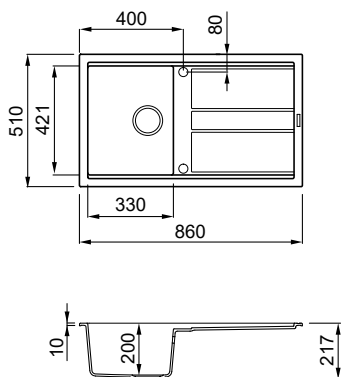

1-bowl sink with drainer

FEATURES

Dimensions (mm)	860 x 510
Base (mm)	450
Hole for built-in installation (mm)	840 x 480
Bowl depth (mm)	200
Installation Position	Inset Reversible

SUGGESTED ACCESSORIES

MATERIALS AND COLOURS

	Black K86	LKB40086AUT
	White K96	LKB40096AUT

MATT		Nero G40	LGB40040AUT
		Bianco G68	LGB40068AUT