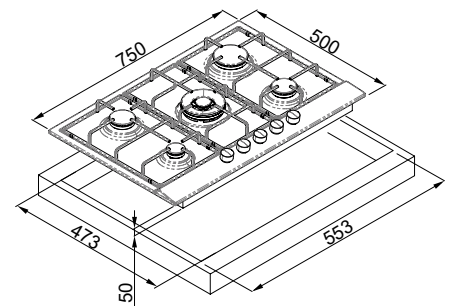

STYLE 75

75

Enamelled gas hob 75 cm

FEATURES

- 5 gas burners
- 1 auxiliary 1 kW
- 2 semi-rapid 1.75 kW
- 1 rapid 3 kW
- **1 wok burner 4 kW, central position**

Lamellar supports.
Black soft-touch knobs for more convenient use.
Automatic under-knob electric ignition system.
LPG nozzle kit supplied.