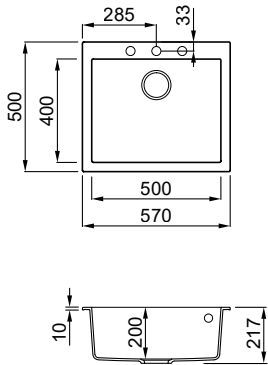

1-bowl sink

FEATURES

Dimensions (mm)	570 x 500
Base (mm)	600
Hole for built-in installation (mm)	550 x 480
Bowl depth (mm)	200
Installation Position	Inset Non-reversible

SUGGESTED ACCESSORIES

91	97	25	50	152	163	4
5	75	67	9	194	195	

MATERIALS AND COLOURS

KERATEK CERAMIC NANOTECHNOLOGY GNR		Black K86	LKQ10586
		Dove Grey K93	LKQ10593
		Champagne K95	LKQ10595
		White K96	LKQ10596
		Light Grey K97	LKQ10597
		Dark Grey K99	LKQ10599

GRANITEK NATURAL GRANITE EFFECT			
METAL		Nero Metal M70	LMQ10570
		Titanium M73	LMQ10573
		Aluminium M79	LMQ10579
MATT		Nero G40	LGQ10540
		Tortora G43	LGQ10543
		Cemento G48	LGQ10548
		Bianco G68	LGQ10568
		Espresso G78	LGQ10578
CLASSIC		Avena G51	LGQ10551
		Antracite G59	LGQ10559
		Bianco Antico G62	LGQ10562