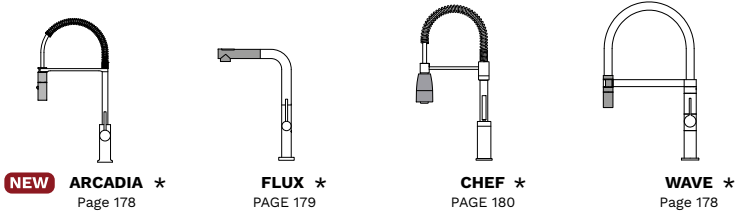

PROFESSIONAL

L SPOUT