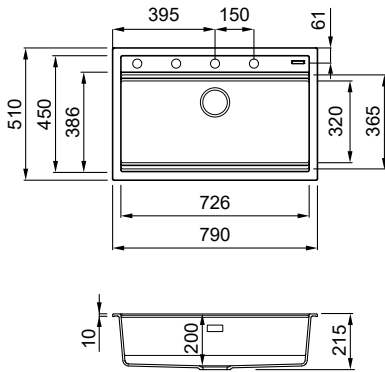

OPTIONAL

1-bowl sink

FEATURES

Dimensions (mm)	790 x 510
Base (mm)	800
Hole for built-in installation (mm)	770 x 480
Bowl depth (mm)	200
Installation Position	Inset Non-reversible

SUGGESTED ACCESSORIES

MATERIALS AND COLOURS

KERATEK CERAMIC NANOTECHNOLOGY GNS		Black K86	LKB13086
		Dove Grey K93	LKB13093
		Champagne K95	LKB13095
		White K96	LKB13096
		Light Grey K97	LKB13097
		Dark Grey K99	LKB13099

GRANITEK
NATURAL GRANITE EFFECT

METAL		Titanium M73	LMB13073
		Aluminium M79	LMB13079
MATT		Nero G40	LGB13040
		Tortora G43	LGB13043
		Cemento G48	LGB13048
		Bianco G68	LGB13068
		Espresso G78	LGB13078
CLASSIC		Avena G51	LGB13051
		Antracite G59	LGB13059
		Bianco Antico G62	LGB13062