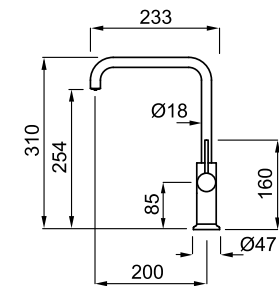

COLOUR *

Black MOKHYPBK
BK