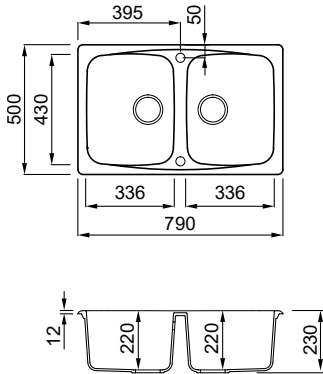

2-bowl sink

FEATURES

Dimensions (mm)	790 x 500
Base (mm)	800 ||| 900 if first component
Hole for built-in installation (mm)	770 x 480
Bowl 1 depth (mm)	220
Bowl 2 depth (mm)	220
Installation Position	Inset Reversible

SUGGESTED ACCESSORIES

MATERIALS AND COLOURS

GRANITEK
NATURAL GRANITE EFFECT

MATT	Nero G40	LGM35040
	Bianco G68	LGM35068
CLASSIC	Avena G51	LGM35051
	Antracite G59	LGM35059
	Bianco Antico G62	LGM35062