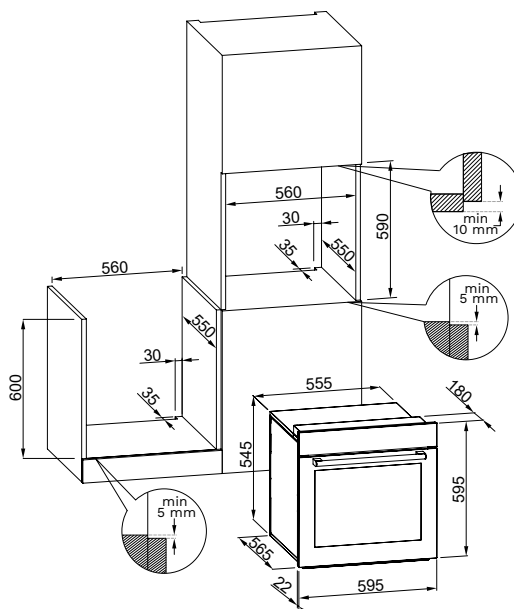

SAFETY

Triple-glass cold door.
Tangential blower cooling.

PLUS

COLD DOOR

REMOVABLE GLASS DOOR

XXL CAVITY

BRASS-FINISH KNOBS AND HANDLES

FUNCTION

PLUS

* Colours to match the Granitek materials