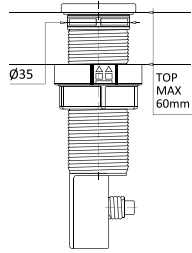

100 PUSH-CONTROL **OPEN-UP ELEMENT**

FLOW-PRO 1-way draining system with Open-Up remote control