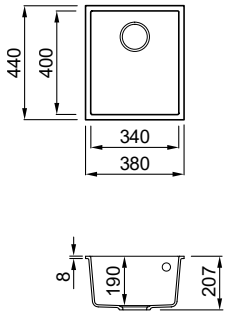

1-bowl sink

FEATURES

Dimensions (mm) **380 x 440**
Base (mm) **450**
Hole for built-in installation (mm) **340 x 400 R5**
Bowl depth (mm) **190**
Installation Position **Undermount Non-reversible**

SUGGESTED ACCESSORIES

MATERIALS AND COLOURS

KERATEK
GERMIC NANOTECHNOLOGY DNR

	Black K86	LKQ10086BSO
	Dove Grey K93	LKQ10093BSO
	Champagne K95	LKQ10095BSO
	White K96	LKQ10096BSO
	Light Grey K97	LKQ10097BSO
	Dark Grey K99	LKQ10099BSO

GRANITEK
NATURAL GRANITE EFFECT

METAL		Nero Metal M70	LMQ10070BSO
		Titanium M73	LMQ10073BSO
		Aluminium M79	LMQ10079BSO
MATT		Nero G40	LGQ10040BSO
		Tortora G43	LGQ10043BSO
		Cemento G48	LGQ10048BSO
		Bianco G68	LGQ10068BSO
		Espresso G78	LGQ10078BSO
CLASSIC		Avena G51	LGQ10051BSO
		Antracite G59	LGQ10059BSO
		Bianco Antico G62	LGQ10062BSO