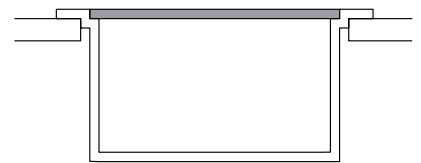

89 BEST LINE **CHOPPING BOARD ELEMENT**

Multifunction HPL chopping board