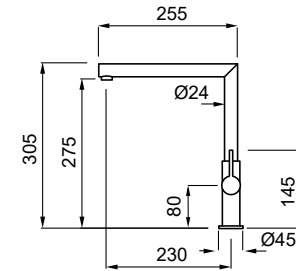

* Colours to match the Keratek and Granitek materials