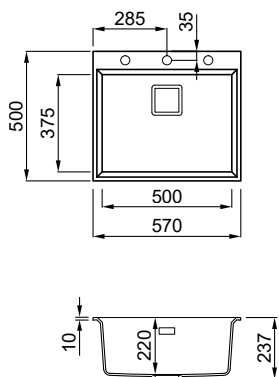

1-bowl sink

FEATURES

Dimensions (mm)	570 x 500
Base (mm)	600
Hole for built-in installation (mm)	550 x 480
Bowl depth (mm)	220
Installation Position	Inset Non-reversible

SUGGESTED ACCESSORIES

MATERIALS AND COLOURS

METAL	Titanium M73	LMK10573
	Aluminium M79	LMK10579
MATT	Nero G40	LGK10540
	Tortora G43	LGK10543
	Bianco G68	LGK10568