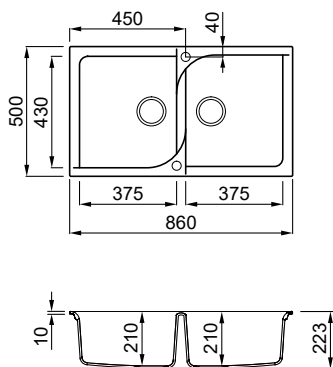

EGO 450

Bianco
G68

2-bowl sink

FEATURES

Dimensions (mm) **860 x 500**
 Base (mm) **900**
 Hole for built-in installation (mm) **840 x 485**
 Bowl 1 depth (mm) **210**
 Bowl 2 depth (mm) **210**
 Installation Position **Inset Reversible**