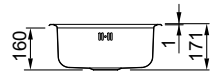

SKY 435 ROUND

Satin finish
ST

1-bowl sink in brushed AISI 304 stainless steel, thickness 6/10

FEATURES

Dimensions (mm)	Ø 435
Base (mm)	450
Hole for built-in installation (mm)	Ø 415
Bowl depth (mm)	160
Installation Position	Inset Non-reversible

SUGGESTED ACCESSORIES

15

Sink kit: Space-saving siphon, wastes, overflow and mounting hooks.

MATERIALS AND COLOURS

INOX

Satin finish
ST

LIKROUSAC

SKY CORNER

Satin finish
ST

2-bowl corner sink with drainer in brushed AISI 304 stainless steel, thickness 6/10

FEATURES

Dimensions (mm)	830 x 830
Base (mm)	Corner
Hole for built-in installation (mm)	As per template*
Bowl 1 depth (mm)	210
Bowl 2 depth (mm)	200
Installation Position	Inset Non-reversible

SUGGESTED ACCESSORIES

88 156 4 30 9

Sink kit: Space-saving siphon, wastes, overflow and mounting hooks.

*template included in the pack or available for download from the specific download section of the website www.elleci.com/it

MATERIALS AND COLOURS

INOX

Satin finish
ST

LIKORSACDX

Satin finish
ST

LIKORSACSX