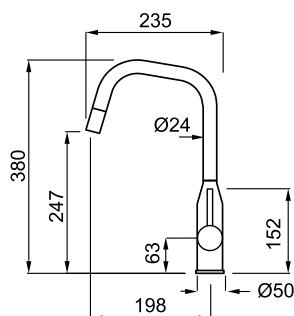

COLOUR *

	Black MKKDRP86
	K86
	White MKKDRP96
	K96
	Nero MGKDRP40
	G40
	Bianco MGKDRP68
	G68

* Colours to match the Keratek and Granitek materials