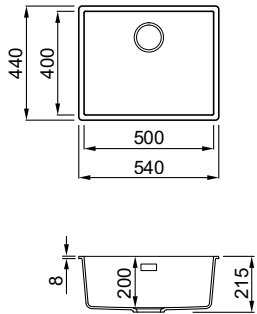

INTEGRA 105

OPTIONAL

Page 170

MATERIALS AND COLOURS

KERATEX CERAMIC NANOTECHNOLOGY ONE	
● Black K86	LKQ10586BIN
● Dove Grey K93	LKQ10593BIN
● White K96	LKQ10596BIN
● Dark Grey K99	LKQ10599BIN

1-bowl sink

FEATURES

Dimensions (mm)	540 x 440
Base (mm)	600
Hole for built-in installation (mm)	500 x 400 R5
Bowl depth (mm)	200
Installation	Integrated and undermount
Position	Non-reversible

SUGGESTED ACCESSORIES

INTEGRA 102

1-bowl sink

FEATURES

Dimensions (mm)	440 x 440
Base (mm)	500
Hole for built-in installation (mm)	400 x 400 R5
Bowl depth (mm)	200
Installation	Integrated and undermount
Position	Non-reversible

SUGGESTED ACCESSORIES

MATERIALS AND COLOURS

KERATEX CERAMIC NANOTECHNOLOGY ONE	
● Black K86	LKQ10286BIN
● Dove Grey K93	LKQ10293BIN
● White K96	LKQ10296BIN
● Dark Grey K99	LKQ10299BIN