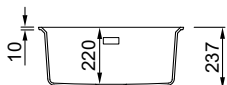

Titanium M73

1-bowl sink

FEATURES

Dimensions (mm)	560 x 438
Base (mm)	600
Hole for built-in installation (mm)	534 x 411 R5
Bowl depth (mm)	220
Installation Position	Undermount Non-reversible

SUGGESTED ACCESSORIES