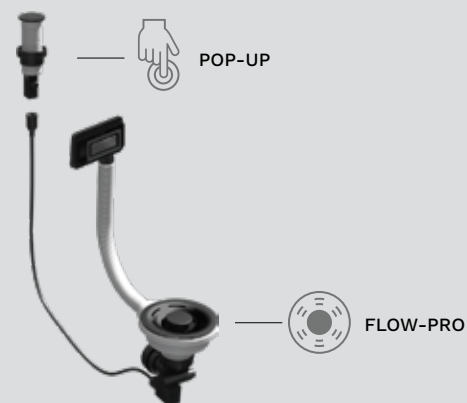

THE PERFECT MATCH KITCHEN TAPS

STREAM PLUS – Nero G40
MGKSTP40

Page 182

Available in these colours

OPTIONAL

ELEMENT KIT
PUSH-CONTROL OPEN-UP ELEMENT - BLACK
KITASP-F-IVSELL-BK

Page 171

elleci | BEAUTY