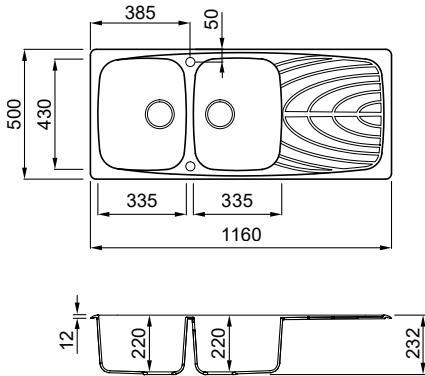

2-bowl sink with drainer

FEATURES

Dimensions (mm)	1160 x 500
Base (mm)	800
Hole for built-in installation (mm)	1140 x 480
Bowl 1 depth (mm)	220
Bowl 2 depth (mm)	220
Installation Position	Inset Reversible

SUGGESTED ACCESSORIES

MATERIALS AND COLOURS

GRANITEK
NATURAL GRANITE EFFECT

MATT	Nero G40	LGM50040
	Bianco G68	LGM50068
CLASSIC	Avena G51	LGM50051
	Antracite G59	LGM50059
	Bianco Antico G62	LGM50062