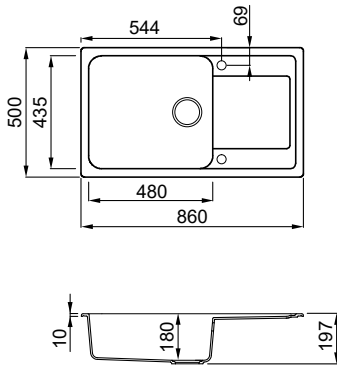

1-bowl sink with drainer

FEATURES

Dimensions (mm)	860 x 500
Base (mm)	600
Hole for built-in installation (mm)	840 x 480
Bowl depth (mm)	180
Installation Position	Inset Reversible

SUGGESTED ACCESSORIES

MATERIALS AND COLOURS

METAL		Nero Metal M70	LM241070
		Titanium M73	LM241073
		Aluminium M79	LM241079
MATT		Nero G40	LG241040
		Tortora G43	LG241043
		Cemento G48	LG241048
		Bianco G68	LG241068
		Espresso G78	LG241078
CLASSIC		Avena G51	LG241051
		Antracite G59	LG241059
		Bianco Antico G62	LG241062