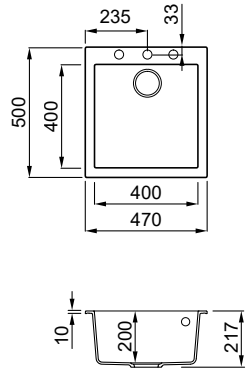

1-bowl sink

FEATURES

Dimensions (mm)	470 x 500
Base (mm)	450 ||| 500 if first component
Hole for built-in installation (mm)	450 x 480
Bowl depth (mm)	200
Installation	Inset
Position	Non-reversible

SUGGESTED ACCESSORIES

91	97	25	50	152	163	4	5	75
43	9							

MATERIALS AND COLOURS

KERATEK CERAMIC NANOTECHNOLOGY C96		
	Black K86	LKQ10286AUT
	White K96	LKQ10296AUT

GRANITEK NATURAL GRANITE EFFECT			
MATT		Nero G40	LGQ10240AUT
		Bianco G68	LGQ10268AUT