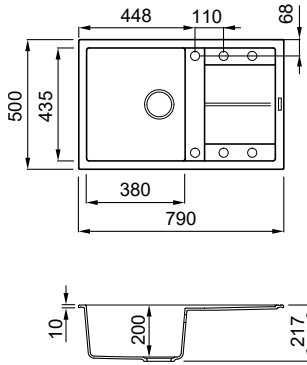

1-bowl sink with drainer

FEATURES

Dimensions (mm) **790 x 500**
Base (mm) **500**
Hole for built-in installation (mm) **770 x 480**
Bowl depth (mm) **200**
Installation Position **Inset**
Position **Reversible**

SUGGESTED ACCESSORIES

88	97	25	50	156	163	4	5
75	71	9	194	195			

MATERIALS AND COLOURS

KERATEK CERAMIC NANOTECHNOLOGY ONE		
	Black K86	LKU30086
	Dove Grey K93	LKU30093
	White K96	LKU30096
	Light Grey K97	LKU30097

GRANITEK NATURAL GRANITE EFFECT			
METAL		Nero Metal M70	LMU30070
		Titanium M73	LMU30073
		Aluminium M79	LMU30079

MATT		Nero G40	LGU30040
		Tortora G43	LGU30043
		Cemento G48	LGU30048
		Bianco G68	LGU30068

CLASSIC		Espresso G78	LGU30078
		Avena G51	LGU30051
		Antracite G59	LGU30059

		Bianco Antico G62	LGU30062