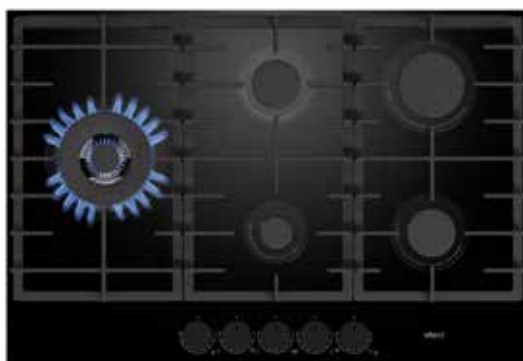

**URBAN
GAS ON GLASS 75**

TOTAL BLACK GLASS

A combination that is both deep and brilliant at the same time. The Urban product family is characterised by a fusion of the material glass and the colour black, for an elegant result that is linear and clean.