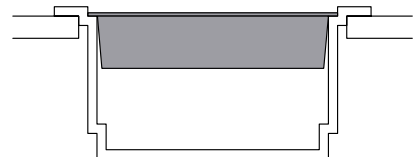

153 BEST WORKSTATION **COLANDER ELEMENT**

Polypropylene colander