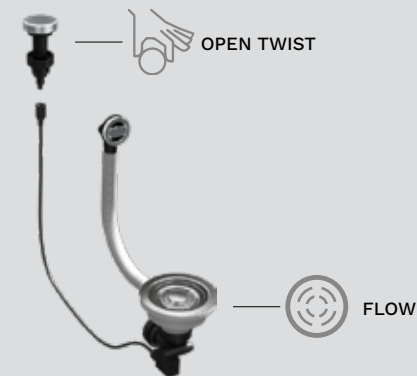

*For more information go to the accessories section on page 164

THE PERFECT MATCH

KITCHEN TAPS

VOLTA – Titanium M73
MMKVTA73

Page 188

Available in these colours

OPTIONAL

ELEMENT KIT
REMOTE CONTROL OPEN-TWIST ELEMENT
KITASP-FB-1VTELL-IN