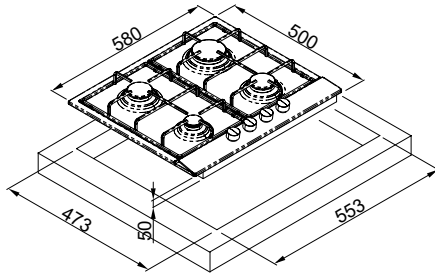

* Colours to match the Granitek materials

STYLE 60

60

Enamelled gas hob 60 cm

FEATURES

- 4 gas burners
- 1 auxiliary 1 kW
- 2 semi-rapid 1.75 kW
- 1 rapid 3 kW
- Lamellar supports.
- Black soft-touch knobs for more convenient use.
- Automatic under-knob electric ignition system.
- LPG nozzle kit supplied.