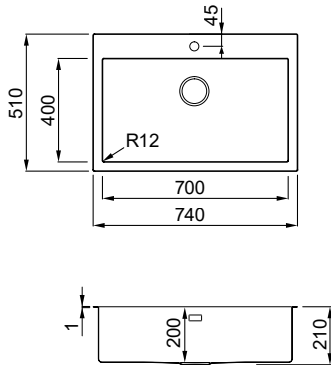

1-bowl sink in brushed AISI 304 stainless steel, thickness 10/10

FEATURES

Dimensions (mm)	740 x 510
Bowl radius (mm)	12
Base (mm)	800
Hole for built-in installation (mm)	730 x 495 R10 (flat), 730 x 495 (flushmount)
Bowl depth (mm)	200
Installation Position	Flat, flushmount Non-reversible

Edge-mounted tap base

SUGGESTED ACCESSORIES

Sink kit: Space-saving siphon, wastes, overflow and mounting hooks.

STAINLESS STEEL SINKS