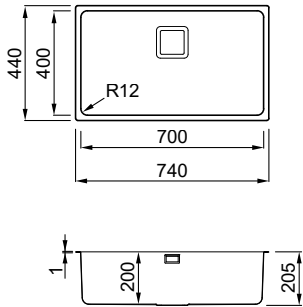

1-bowl sink in brushed AISI 304 stainless steel, thickness 10/10

FEATURES

Dimensions (mm)	740 x 440
Bowl radius (mm)	12
Base (mm)	800
Hole for built-in installation (mm)	730 x 430 R10 (flat), 701 x 401 R13 (undermount), 730 x 430 (flushmount)
Bowl depth (mm)	200
Installation Position	Flat, flushmount, undermount Non-reversible

SUGGESTED ACCESSORIES

Sink kit: Space-saving siphon, wastes, overflow and mounting hooks.