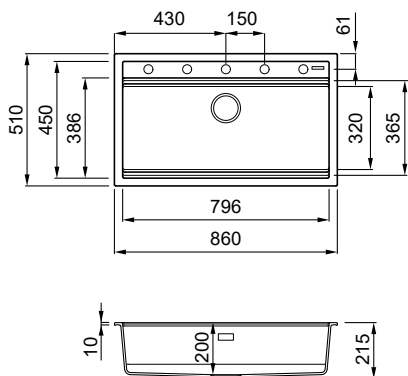

OPTIONAL

1-bowl sink

FEATURES

Dimensions (mm) **860 x 510**
Base (mm) **900**
Hole for built-in installation (mm) **840 x 480**
Bowl depth (mm) **200**
Installation Position **Inset**
Non-reversible

SUGGESTED ACCESSORIES

MATERIALS AND COLOURS

KERATEK CERAMIC NANOTECHNOLOGY DMR		
	Black K86	LKB36086
	Dove Grey K93	LKB36093
	Champagne K95	LKB36095
	White K96	LKB36096
	Light Grey K97	LKB36097
	Dark Grey K99	LKB36099

GRANITEK NATURAL GRANITE EFFECT			
METAL		Titanium M73	LMB36073
		Aluminium M79	LMB36079
MATT		Nero G40	LGB36040
		Tortora G43	LGB36043
		Cemento G48	LGB36048
		Bianco G68	LGB36068
CLASSIC		Espresso G78	LGB36078
		Avena G51	LGB36051
		Antracite G59	LGB36059
		Bianco Antico G62	LGB36062