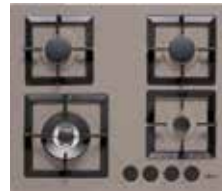

Tortora PGSP60143WS
G43