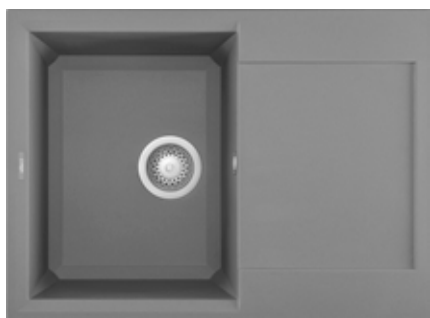

EASY 135

Titanium
M73