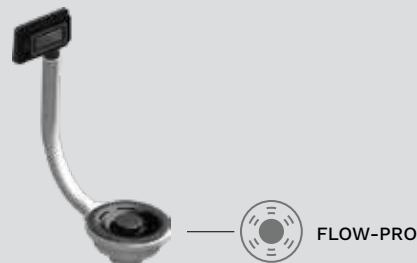

OPTIONAL

ELEMENT KIT
BLACK FLOW-PRO + OVERFLOW
KITWPT-F-1VSL-L-BK

Page **170**