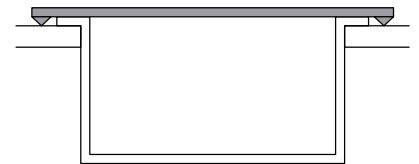

88 SLIDING 50 **CHOPPING BOARD ELEMENT**

Multifunction HPL chopping board