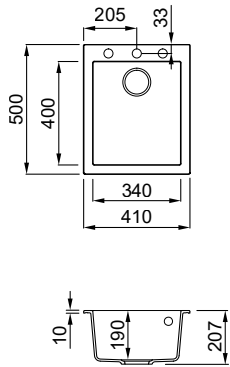

1-bowl sink

FEATURES

Dimensions (mm)	410 x 500
Base (mm)	450
Hole for built-in installation (mm)	390 x 480
Bowl depth (mm)	190
Installation Position	Inset Non-reversible

SUGGESTED ACCESSORIES

91	97	25	50	152	163	4
5	75	43	9	194	195	

MATERIALS AND COLOURS

KERATEK CERAMIC NANOTECHNOLOGY DMS		Black K86	LKQ10086
		Dove Grey K93	LKQ10093
		Champagne K95	LKQ10095
		White K96	LKQ10096
		Light Grey K97	LKQ10097
		Dark Grey K99	LKQ10099

GRANITEK NATURAL GRANITE EFFECT	METAL		Nero Metal M70	LMQ10070
			Titanium M73	LMQ10073
			Aluminium M79	LMQ10079
	MATT		Nero G40	LGQ10040
			Tortora G43	LGQ10043
			Cemento G48	LGQ10048
			Bianco G68	LGQ10068
			Espresso G78	LGQ10078
	CLASSIC		Avena G51	LGQ10051
			Antracite G59	LGQ10059
			Bianco Antico G62	LGQ10062