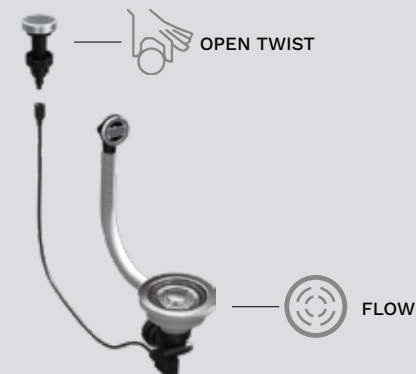

Available in these colours

OPTIONAL

ELEMENT KIT REMOTE CONTROL OPEN-TWIST ELEMENT KITASP-FB-1VTELL-IN

Page 172

elleci | BEAUTY

A product line specially designed for the care of composite sinks.

Find out more on page 224