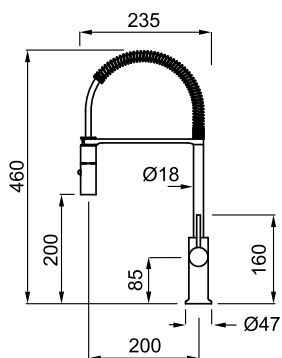

* Colours to match the Keratek and Granitek materials