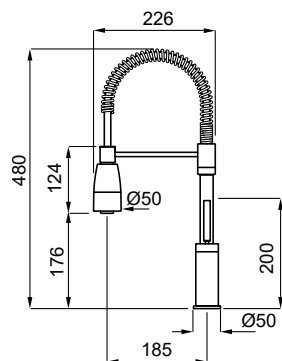

COLOUR *

Black K86	MKKCHE86
Nero G40	MGKCHE40