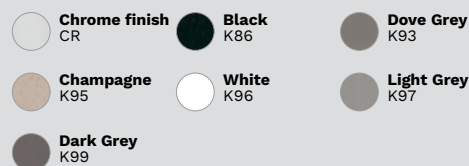

157
**FLEX 440 DRAINER
ELEMENT**
ARS013BK
Page **168**

Finishes

152
**418 COLANDER
ELEMENT**
AVP035BK
Page **169**

Finishes

THE PERFECT MATCH KITCHEN TAPS

TEMA – Black K86
MKKTEM86

Page **180**

Available in these colours