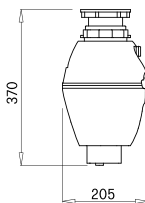

500 TOP

4.5
KG

FEATURES

Dimensions (mm)
205 X 370
1/2 HP
TDH00500

Power in watts: 375
Voltage in VAC: 220/240
Input: 1.7
r/min.: 2800
Weight 4.5
Capacity: 1070 mL.