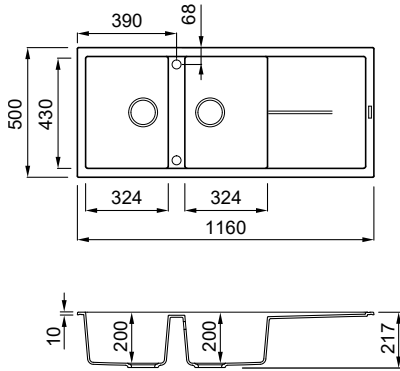

2-bowl sink with drainer

FEATURES

Dimensions (mm) **1160 x 500**
Base (mm) **800**
Hole for built-in installation (mm) **1140 x 480**
Bowl 1 depth (mm) **200**
Bowl 2 depth (mm) **200**
Installation Position **Inset Reversible**

SUGGESTED ACCESSORIES

MATERIALS AND COLOURS

KERATEK CERAMIC NANOTECHNOLOGY DMS		
	Black K86	LKU50086
	Dove Grey K93	LKU50093
	White K96	LKU50096
	Light Grey K97	LKU50097

GRANITEK NATURAL GRANITE EFFECT			
METAL		Nero Metal M70	LMU50070
		Titanium M73	LMU50073
		Aluminium M79	LMU50079

MATT		Nero G40	LGU50040
		Tortora G43	LGU50043
		Cemento G48	LGU50048
		Bianco G68	LGU50068
		Espresso G78	LGU50078

CLASSIC		Avena G51	LGU50051
		Antracite G59	LGU50059
		Bianco Antico G62	LGU50062