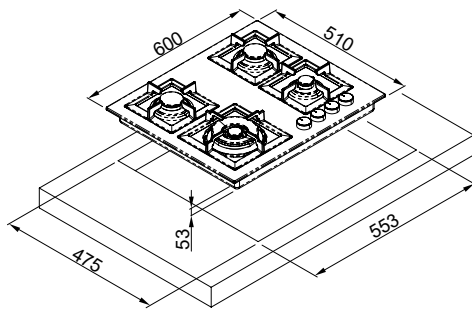

SAFETY

Thermal safety valve.

PLUS

COLOURS*

FINISHES

* Colours to match the Granitek materials