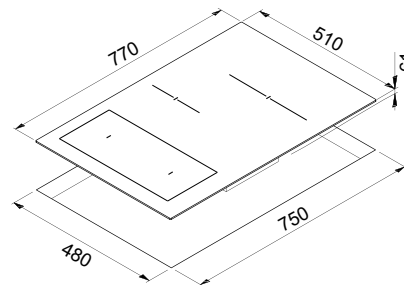

SAFETY

- Residual heat indicator.
- Child safety lock.

PLUS

PLUS

- **1 kW** POWER LIMIT
- BRIDGE ZONE
- SLIDING TOUCH CONTROL
- STOP GO
- WHITE LED