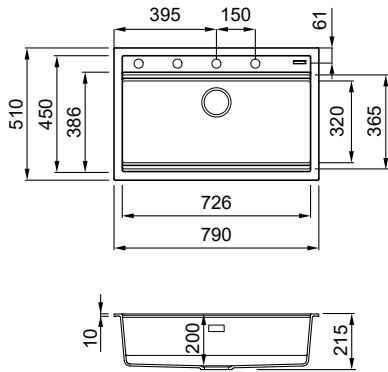

1-bowl sink

FEATURES

Dimensions (mm)	790 x 510
Base (mm)	800
Hole for built-in installation (mm)	770 x 480
Bowl depth (mm)	200
Installation Position	Inset
	Non-reversible

SUGGESTED ACCESSORIES

93	97	25	50	153	156	163
164	5	75	71	9		

MATERIALS AND COLOURS

KERATEK
GERAMIC NANOTECHNOLOGY DMR

	Black K86	LKB13086AUT
	White K96	LKB13096AUT

GRANITEK
NATURAL GRANITE EFFECT

MATT

	Nero G40	LGB13040AUT
	Bianco G68	LGB13068AUT