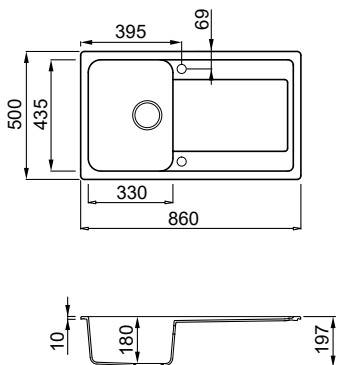

1-bowl sink with drainer

FEATURES

Dimensions (mm)	860 x 500
Base (mm)	450
Hole for built-in installation (mm)	840 x 480
Bowl depth (mm)	180
Installation Position	Inset Reversible

SUGGESTED ACCESSORIES

MATERIALS AND COLOURS

METAL		Nero Metal M70	LM240070
		Titanium M73	LM240073
		Aluminium M79	LM240079
MATT		Nero G40	LG240040
		Tortora G43	LG240043
		Cemento G48	LG240048
		Bianco G68	LG240068
		Espresso G78	LG240078
CLASSIC		Avena G51	LG240051
		Antracite G59	LG240059
		Bianco Antico G62	LG240062