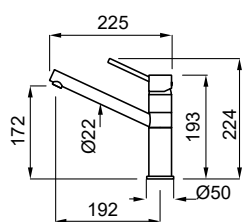

FINISHES

Chrome finish CR	MIKSAVCR

COLOUR *

Black K86	MKKSAV86
White K96	MKKSAV96
Nero Metal M70	MMKSAV70
Titanium M73	MMKSAV73
Aluminium M79	MMKSAV79
Nero G40	MGKSAV40
Tortora G43	MGKSAV43
Cemento G48	MGKSAV48
Bianco G68	MGKSAV68
Espresso G78	MGKSAV78
Avena G51	MGKSAV51
Antracite G59	MGKSAV59
Bianco Antico G62	MGKSAV62