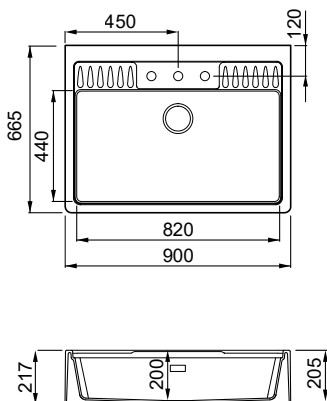

SPAZIO 900 NEW

OPTIONAL

MATERIALS AND COLOURS

KERATEX CERAMIC NANOTECHNOLOGY DNR		
	Black K86	LKS90086
	Dove Grey K93	LKS90093
	Champagne K95	LKS90095
	White K96	LKS90096
	Light Grey K97	LKS90097
	Dark Grey K99	LKS90099

1-bowl sink

FEATURES

Dimensions (mm)	900 x 635
Base (mm)	900
Hole for built-in installation (mm)	As per template*
Bowl depth (mm)	200
Installation Position	Overlapping Non-reversible

SUGGESTED ACCESSORIES

193

*template included in the pack or available for download from the specific download section of the website www.elleci.com/it

SPAZIO 900 EXTRA NEW

OPTIONAL

MATERIALS AND COLOURS

KERATEX CERAMIC NANOTECHNOLOGY DNR		
	Black K86	LKS90086XLP
	Dove Grey K93	LKS90093XLP
	Champagne K95	LKS90095XLP
	White K96	LKS90096XLP
	Light Grey K97	LKS90097XLP
	Dark Grey K99	LKS90099XLP

1-bowl sink

FEATURES

Dimensions (mm)	900 x 665
Base (mm)	900
Hole for built-in installation (mm)	As per template*
Bowl depth (mm)	200
Installation Position	Overlapping Non-reversible

SUGGESTED ACCESSORIES

193

*template included in the pack or available for download from the specific download section of the website www.elleci.com/it