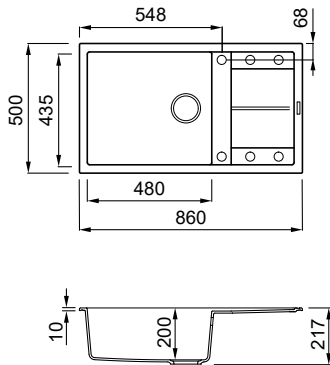

1-bowl sink with drainer

FEATURES

Dimensions (mm)	860 x 500
Base (mm)	600
Hole for built-in installation (mm)	840 x 480
Bowl depth (mm)	200
Installation Position	Inset Reversible

SUGGESTED ACCESSORIES

88	97	25	50	156	163	4	5
75	43	9	194	195			

MATERIALS AND COLOURS

KERATEK

	Black K86	LKU41086
	Dove Grey K93	LKU41093
	White K96	LKU41096
	Light Grey K97	LKU41097

GRANITEK

METAL		Nero Metal M70	LMU41070
		Titanium M73	LMU41073
		Aluminium M79	LMU41079

MATT

	Nero G40	LGU41040
	Tortora G43	LGU41043
	Cemento G48	LGU41048
	Bianco G68	LGU41068
	Espresso G78	LGU41078

CLASSIC

	Avena G51	LGU41051
	Antracite G59	LGU41059
	Bianco Antico G62	LGU41062