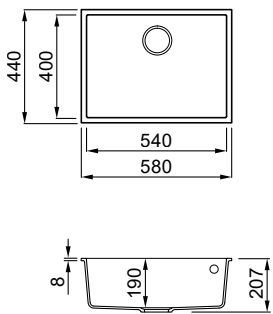

1-bowl sink

FEATURES

Dimensions (mm) **580 x 440**
Base (mm) **800**
Hole for built-in installation (mm) **540 x 400 R5**
Bowl depth (mm) **190**
Installation Position **Undermount Non-reversible**

SUGGESTED ACCESSORIES

MATERIALS AND COLOURS

KERATEK GERMIC NANOTECHNOLOGY DMR		
	Black K86	LKQ11086BSO
	Dove Grey K93	LKQ11093BSO
	Champagne K95	LKQ11095BSO
	White K96	LKQ11096BSO
	Light Grey K97	LKQ11097BSO
	Dark Grey K99	LKQ11099BSO

GRANITEK NATURAL GRANITE EFFECT			
METAL		Nero Metal M70	LMQ11070BSO
		Titanium M73	LMQ11073BSO
		Aluminium M79	LMQ11079BSO
MATT		Nero G40	LGQ11040BSO
		Tortora G43	LGQ11043BSO
		Cemento G48	LGQ11048BSO
		Bianco G68	LGQ11068BSO
		Espresso G78	LGQ11078BSO
CLASSIC		Avena G51	LGQ11051BSO
		Antracite G59	LGQ11059BSO
		Bianco Antico G62	LGQ11062BSO