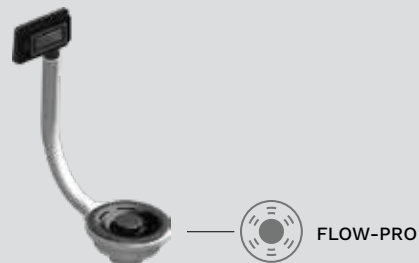

THE MODELS BEST WORKSTATION

Sink kit: Space-saving siphon, integrated Flow-Pro waste, rectangular overflow and hooks.

Bundle sink kit: Colander, Flex drainer, space-saving siphon, integrated Flow-Pro waste, rectangular overflow and hooks.

RECOMMENDED ACCESSORIES

93

BEST WORKSTATION CHOPPING BOARD ELEMENT

ATH073QU
Page **167**

Finishes

156

FLEX 500 DRAINER ELEMENT

ARS023BK
Page **168**

Finishes

Black

153

BEST WORKSTATION COLANDER ELEMENT

AVP034BK
Page **168**

Finishes

Black

97

PUSH-CONTROL POP-UP ELEMENT

ASP13002BK
Page **171**

Finishes

Chrome finish Black finish

THE PERFECT MATCH KITCHEN TAPS

Page **178**

Available in these colours

OPTIONAL

ELEMENT KIT
BLACK FLOW-PRO + OVERFLOW
KITWPT-F-1VSL-L-BK

Page **170**