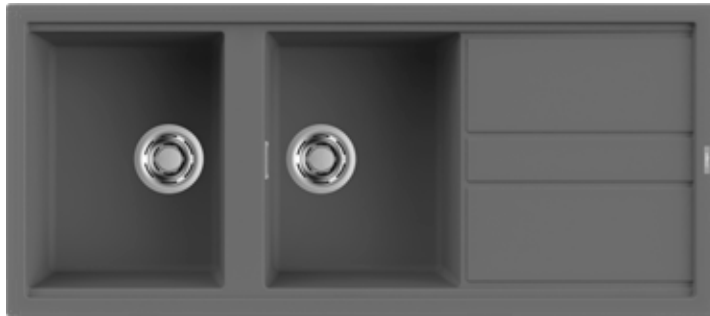

BEST 500

Dark Grey
K99

2-bowl sink with drainer

FEATURES

Dimensions (mm) **1160 x 510**
 Base (mm) **800**
 Hole for built-in installation (mm) **1140 x 480**
 Bowl 1 depth (mm) **200**
 Bowl 2 depth (mm) **200**
 Installation Position **Inset Reversible**