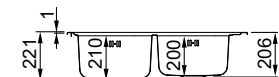

SKY 435 ROUND

Satin finish
ST

1-bowl sink in brushed AISI 304 stainless steel, thickness 6/10

FEATURES

Dimensions (mm)	Ø 435
Base (mm)	450
Hole for built-in installation (mm)	Ø 415
Bowl depth (mm)	160
Installation Position	Inset Non-reversible

SUGGESTED ACCESSORIES

15

Sink kit: Space-saving siphon, wastes, overflow and mounting hooks.

MATERIALS AND COLOURS

INOX

Satin finish
ST

LIKROUSAC

SKY CORNER

Satin finish
ST

2-bowl corner sink with drainer in brushed AISI 304 stainless steel, thickness 6/10

FEATURES

Dimensions (mm)	830 x 830
Base (mm)	Corner
Hole for built-in installation (mm)	As per template*
Bowl 1 depth (mm)	210
Bowl 2 depth (mm)	200
Installation Position	Inset Non-reversible

SUGGESTED ACCESSORIES

88 156 4 30 9

Sink kit: Space-saving siphon, wastes, overflow and mounting hooks.

*template included in the pack or available for download from the specific download section of the website www.elleci.com/it

MATERIALS AND COLOURS

INOX

Satin finish
ST

LIKORSACDX

Satin finish
ST

LIKORSACSX