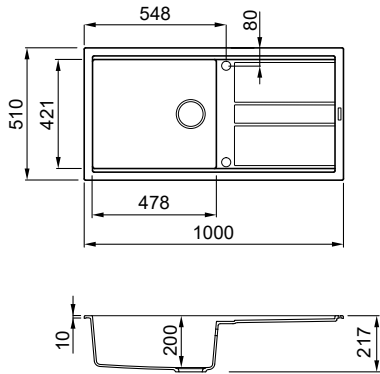

A product line specially designed for the care of composite sinks.

Find out more on page 224

BEST-A 480 NEW

Bianco
G68

1-bowl sink with drainer

FEATURES

Dimensions (mm)	1000 x 510
Base (mm)	600
Hole for built-in installation (mm)	980 x 480
Bowl depth (mm)	200
Installation Position	Inset Reversible