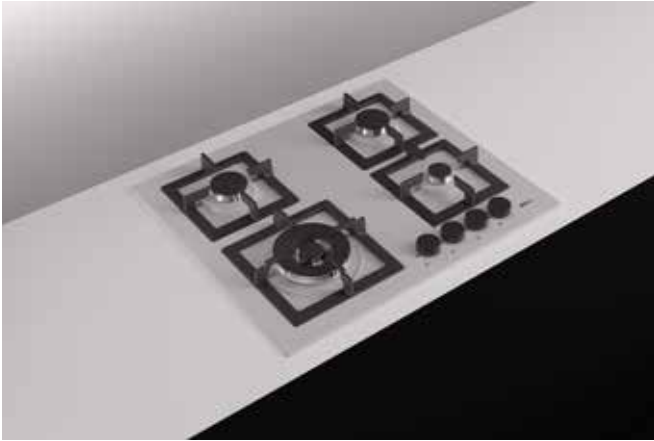

PLANO 60

60

Enamelled gas hob 60 cm

FEATURES

4 gas burners

- 1 auxiliary 1 kW
- 2 semi-rapid 1.75 kW

• **1 wok burner 3.1 kW, central left position**

Cast iron pan supports and flame cap cover for better heat transmission without waste and dispersion.

Black soft-touch knobs for more convenient use.

Under-knob electric ignition system.

LPG nozzle kit supplied.