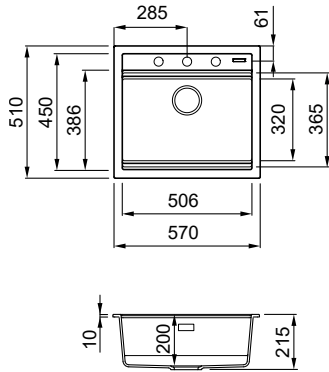

1-bowl sink

FEATURES

Dimensions (mm)	570 x 510
Base (mm)	600
Hole for built-in installation (mm)	550 x 480
Bowl depth (mm)	200
Installation Position	Inset Non-reversible

SUGGESTED ACCESSORIES

MATERIALS AND COLOURS

KERATEK CERAMIC NANOTECHNOLOGY DNR		
	Black K86	LKB10586
	Dove Grey K93	LKB10593
	Champagne K95	LKB10595
	White K96	LKB10596
	Light Grey K97	LKB10597
	Dark Grey K99	LKB10599

GRANITEK
NATURAL GRANITE EFFECT

METAL		Titanium M73	LMB10573
		Aluminium M79	LMB10579

MATT		Nero G40	LGB10540
		Tortora G43	LGB10543
		Cemento G48	LGB10548
		Bianco G68	LGB10568
		Espresso G78	LGB10578

CLASSIC		Avena G51	LGB10551
		Antracite G59	LGB10559
		Bianco Antico G62	LGB10562