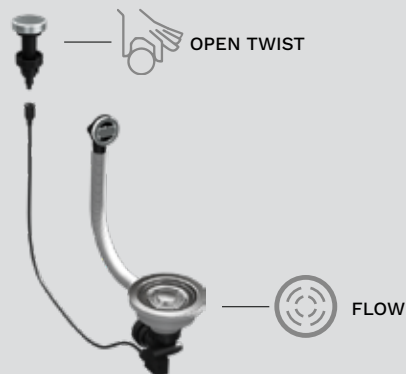

TRAIL – Cemento G48 MGKTRA48

Page 183

Available in these colours

OPTIONAL

ELEMENT KIT REMOTE CONTROL OPEN-TWIST ELEMENT KITASP-FB-1VTELL-IN

Page 172

elleci | BEAUTY

A product line specially designed for the care of composite sinks.