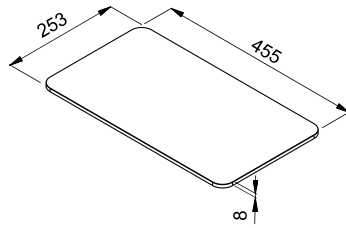

Simple yet elegant design and ease of use make this a modern and appropriate kit for every style.

193 SPAZIO **CHOPPING BOARD ELEMENT**

Multifunction HPL chopping board

COLOURS AVAILABLE

- Black**
ATH123BK
- Wood**
ATH123WD