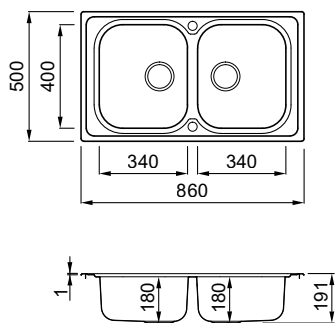

2-bowl sink in brushed AISI 304 stainless steel, thickness 6/10

FEATURES

Dimensions (mm)	860 x 500
Base (mm)	800 ||| 900 if first component
Hole for built-in installation (mm)	840 x 480
Bowl 1 depth (mm)	180
Bowl 2 depth (mm)	180
Installation Position	Inset Reversible

Edge-mounted tap base

SUGGESTED ACCESSORIES

Sink kit: Space-saving siphon, wastes, overflow and mounting hooks.

MATERIALS AND COLOURS

INOX

Satin finish
ST

LIK360SAC

MATERIALS AND COLOURS

INOX

Satin finish
ST

LIK450SAC