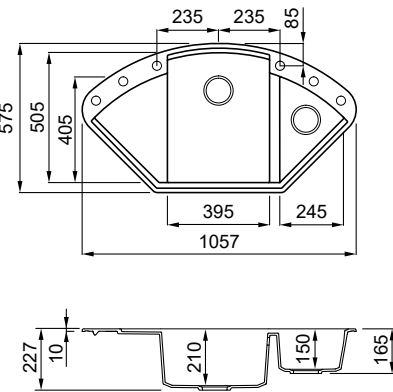

1½-bowl corner sink with drainer

FEATURES

Dimensions (mm)
Base (mm)

1057 x 575
Corner ||| 800 ||| 1200 if first component at left || 800 if first component at right (worktop minimum 650 mm)

Hole for built-in installation (mm)
Bowl 1 depth (mm)
Bowl 2 depth (mm)
Installation Position

As per template*
210
150
Inset
Non-reversible

SUGGESTED ACCESSORIES

MATERIALS AND COLOURS

METAL		Nero Metal M70	LMYCOR70
		Titanium M73	LMYCOR73
		Aluminium M79	LMYCOR79

MATT		Nero G40	LGYCOR40
		Tortora G43	LGYCOR43
		Cemento G48	LGYCOR48
		Bianco G68	LGYCOR68
		Espresso G78	LGYCOR78

CLASSIC		Avena G51	LGYCOR51
		Antracite G59	LGYCOR59
		Bianco Antico G62	LGYCOR62

*template included in the pack or available for download from the specific download section of the website www.elleci.com/it