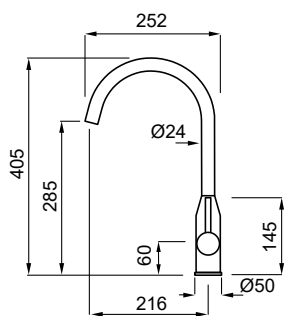

COLOUR *

	Black MKKADI86
	K86
	White MKKADI96
	K96
	Nero MGKADI40
	G40
	Bianco MGKADI68
	G68