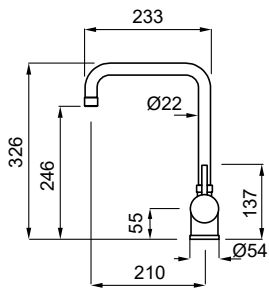

COLOUR *

Nero G40 MGKSEN40
Bianco G68 MGKSEN68
Avena G51 MGKSEN51
Antracite G59 MGKSEN59
Bianco Antico G62 MGKSEN62

CR Chrome finish

FEATURES

Base (mm) **51**
Spout rotation **360°**
Flexi-hose type **Stainless steel 3/8"**
Flexi-hose length **330 mm**
Cartridge (ø mm) **35**
Worktop hole (mm) **35**

FINISHES

Chrome finish MIKPOCR
CR

COLOUR *

Titanium M73 MMKPO73
Aluminium M79 MMKPO79
Nero G40 MGKPO40
Bianco G68 MGKPO68
Avena G51 MGKPO51
Antracite G59 MGKPO59
Bianco Antico G62 MGKPO62