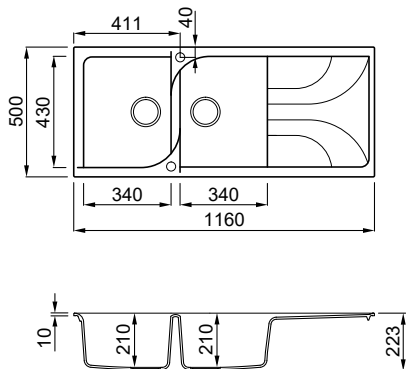

2-bowl sink with drainer

FEATURES

Dimensions (mm) **1160 x 500**
Base (mm) **800**
Hole for built-in installation (mm) **1140 x 485**
Bowl 1 depth (mm) **210**
Bowl 2 depth (mm) **210**
Installation Position **Inset Reversible**

SUGGESTED ACCESSORIES

MATERIALS AND COLOURS

METAL		Nero Metal M70	LME50070
		Titanium M73	LME50073
		Aluminium M79	LME50079
MATT		Nero G40	LGE50040
		Tortora G43	LGE50043
		Cemento G48	LGE50048
		Bianco G68	LGE50068
CLASSIC		Avena G51	LGE50051
		Antracite G59	LGE50059
		Bianco Antico G62	LGE50062