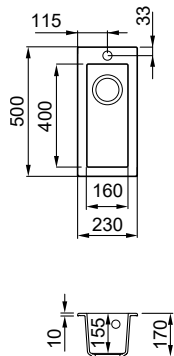

1-bowl sink

FEATURES

Dimensions (mm)	230 x 500
Base (mm)	300
Hole for built-in installation (mm)	As per template*
Bowl depth (mm)	155
Installation Position	Inset Non-reversible

SUGGESTED ACCESSORIES

163	9

MATERIALS AND COLOURS

KERATEK CERAMIC NANOTECHNOLOGY DMS		Black K86	LKQ05086
		Dove Grey K93	LKQ05093
		Champagne K95	LKQ05095
		White K96	LKQ05096
		Light Grey K97	LKQ05097
		Dark Grey K99	LKQ05099

GRANITEK NATURAL GRANITE EFFECT	METAL		Nero Metal M70	LMQ05070
			Titanium M73	LMQ05073
			Aluminium M79	LMQ05079
	MATT		Nero G40	LGQ05040
			Tortora G43	LGQ05043
			Cemento G48	LGQ05048
			Bianco G68	LGQ05068
			Espresso G78	LGQ05078
	CLASSIC		Avena G51	LGQ05051
			Antracite G59	LGQ05059
			Bianco Antico G62	LGQ05062

*template included in the pack or available for download from the specific download section of the website www.elleci.com/it