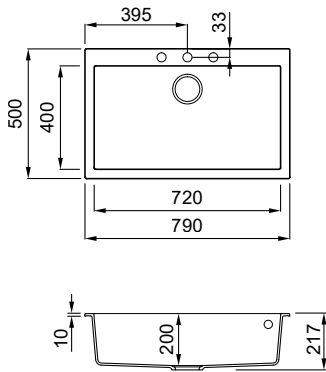

1-bowl sink

FEATURES

Dimensions (mm)	790 x 500
Base (mm)	800
Hole for built-in installation (mm)	770 x 480
Bowl depth (mm)	200
Installation Position	Inset Non-reversible

SUGGESTED ACCESSORIES

91	97	25	50	152	157	163
4	5	75	68	9		

MATERIALS AND COLOURS

KERATEK
CERAMIC NANOTECHNOLOGY ONE

	Black K86	LKQ13086AUT
	White K96	LKQ13096AUT

GRANITEK
NATURAL GRANITE EFFECT

MATT		Nero G40	LGQ13040AUT
		Bianco G68	LGQ13068AUT