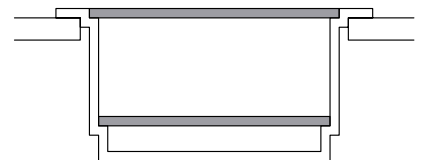

93 BEST WORKSTATION **CHOPPING BOARD ELEMENT**

Multifunction HPL chopping board