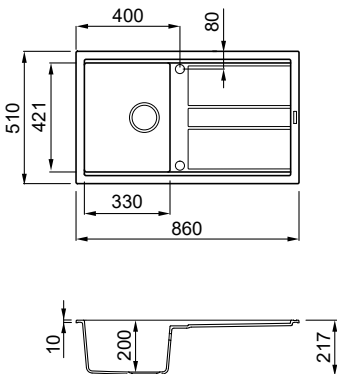

1-bowl sink with drainer

FEATURES

Dimensions (mm) **860 x 510**
Base (mm) **450**
Hole for built-in installation (mm) **840 x 480**
Bowl depth (mm) **200**
Installation Position **Inset Reversible**

SUGGESTED ACCESSORIES

MATERIALS AND COLOURS

KERATEX GERAMIC NANOTECHNOLOGY ONE		
	Black K86	LKB40086
	Dove Grey K93	LKB40093
	Champagne K95	LKB40095
	White K96	LKB40096
	Light Grey K97	LKB40097
	Dark Grey K99	LKB40099

GRANITEK
NATURAL GRANITE EFFECT

METAL		Titanium M73	LMB40073
		Aluminium M79	LMB40079

MATT		Nero G40	LGB40040
		Tortora G43	LGB40043
		Cemento G48	LGB40048
		Bianco G68	LGB40068

CLASSIC		Espresso G78	LGB40078
		Avena G51	LGB40051
		Antracite G59	LGB40059

	Bianco Antico G62	LGB40062