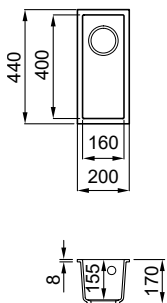

1-bowl sink

FEATURES

Dimensions (mm) **200 x 440**
Base (mm) **300**
Hole for built-in installation (mm) **160 x 400 R5**
Bowl depth (mm) **155**
Installation Position **Undermount Non-reversible**

SUGGESTED ACCESSORIES

MATERIALS AND COLOURS

KERATEK
GERMIC NANOTECHNOLOGY DNR

	Black K86	LKQ05086BSO
	Dove Grey K93	LKQ05093BSO
	Champagne K95	LKQ05095BSO
	White K96	LKQ05096BSO
	Light Grey K97	LKQ05097BSO
	Dark Grey K99	LKQ05099BSO

GRANITEK
NATURAL GRANITE EFFECT

METAL		Nero Metal M70	LMQ05070BSO
		Titanium M73	LMQ05073BSO
		Aluminium M79	LMQ05079BSO
MATT		Nero G40	LGQ05040BSO
		Tortora G43	LGQ05043BSO
		Cemento G48	LGQ05048BSO
		Bianco G68	LGQ05068BSO
		Espresso G78	LGQ05078BSO
CLASSIC		Avena G51	LGQ05051
		Antracite G59	LGQ05059BSO
		Bianco Antico G62	LGQ05062BSO