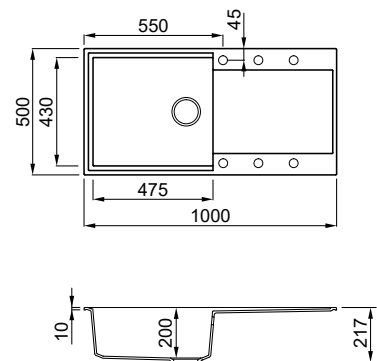

1-bowl sink with drainer

FEATURES

Dimensions (mm) **1000 x 500**
Base (mm) **600**
Hole for built-in installation (mm) **980 x 480**
Bowl depth (mm) **200**
Installation Position **Inset Reversible**

SUGGESTED ACCESSORIES

MATERIALS AND COLOURS

METAL		Nero Metal M70	LMY48070
		Titanium M73	LMY48073
		Aluminium M79	LMY48079
MATT		Nero G40	LGY48040
		Tortora G43	LGY48043
		Cemento G48	LGY48048
		Bianco G68	LGY48068
		Espresso G78	LGY48078
CLASSIC		Avena G51	LGY48051
		Antracite G59	LGY48059
		Bianco Antico G62	LGY48062