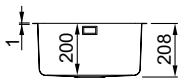

SUGGESTED ACCESSORIES

Sink kit: Space-saving siphon, wastes, overflow and mounting hooks.

W-SQUARE 400

MATERIALS AND COLOURS

INOX

Satin finish
ST

LIW400SACMU

Satin finish
ST