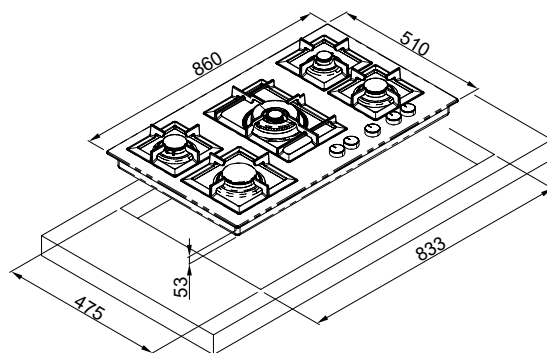

SAFETY

Thermal safety valve.