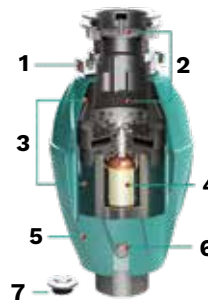

COLLECTION

WASTE DISPOSAL UNITS

A waste disposal unit is an essential modern appliance that disposes of organic waste and makes life easier in the kitchen.

With the simple press of a button, the food is ground up and eliminated.

Easy to install, compact, quiet and safe.

Food waste is reduced to small particles and discharged into the sewage system with the waste water.

ADVANTAGES

No more unpleasant odours
Energy saving
Reduction in waste for disposal
Healthier environment
Reduction in CO₂

40% QUIETER

All Elleci waste disposal units have been designed to reduce vibration coefficient and noise as much as possible.

Because of these two factors, Elleci waste disposal units are 40% quieter than traditional products.

LARGE DISPOSAL CHAMBER

A larger chamber volume means less risk of jamming and better grinding.

THIS APPLIANCE ALLOWS YOU TO DISPOSE OF ORGANIC WASTE SUCH AS FRUIT, VEGETABLES, FISH BONES, EGGSHELLS, CHICKEN BONES AND MUCH MORE.

It is not possible to dispose of fibrous foods, such as artichokes, fennel, pineapple, etc.

STAINLESS STEEL HIGH QUALITY PARTS

1. 1 Quick and easy installation
2. 2 Antibacterial protection and odour prevention system
3. 3 Stainless steel components
4. 4 High-power DC motor
5. 5 Innovative Italian design
6. 6 Safety reset system
7. 7 Pneumatic activation