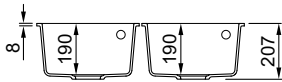

QUADRA 200 UNDERMOUNT

2-bowl sink

FEATURES

Dimensions (mm) **380 x 440 + 380 x 440**
Base (mm) **900**
Hole for built-in installation (mm)

Bowl 1 depth (mm) **190**
Bowl 2 depth (mm) **190**
Installation Position **Undermount**

380 x 440 + 380 x 440
900

340 x 400 R5 + 340 x 400 R5 (min distance 50 mm, max distance 200 mm)

190
Undermount
Non-reversible

SUGGESTED ACCESSORIES

- 152
- 157
- 163
- 75
- 43
- 9

MATERIALS AND COLOURS

- **Black** K86 LKQ20086BSO
- **Dove Grey** K93 LKQ20093BSO
- **Champagne** K95 LKQ20095BSO
- **White** K96 LKQ20096BSO
- **Light Grey** K97 LKQ20097BSO
- **Dark Grey** K99 LKQ20099BSO

- **METAL**
  - **Nero Metal** M70 LMQ20070BSO
  - **Titanium** M73 LMQ20073BSO
  - **Aluminium** M79 LMQ20079BSO
- **MATT**
  - **Nero** G40 LGQ20040BSO
  - **Tortora** G43 LGQ20043BSO
  - **Cemento** G48 LGQ20048BSO
  - **Bianco** G68 LGQ20068BSO
  - **Espresso** G78 LGQ20078BSO
- **CLASSIC**
  - **Avena** G51 LGQ20051BSO
  - **Antracite** G59 LGQ20059BSO
  - **Bianco Antico** G62 LGQ20062BSO