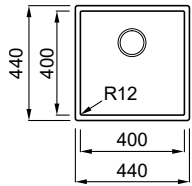

SUGGESTED ACCESSORIES

Sink kit: Space-saving siphon, wastes, overflow and mounting hooks.

ESPRIT 400 NEW

MATERIALS AND COLOURS

INOX

LIE400SAC

Satin finish
ST

1-bowl sink in brushed AISI 304 stainless steel, thickness 10/10