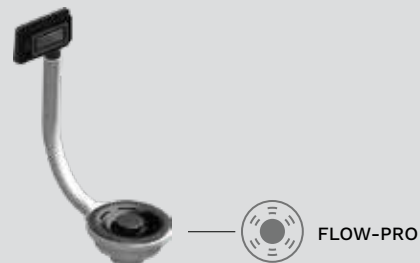

THE MODELS ZEN

Sink kit: Space-saving siphon, integrated Flow-Pro waste, rectangular overflow, hooks and undermount assembly kit.

RECOMMENDED ACCESSORIES

91
**420 CHOPPING
BOARD ELEMENT**
ATH040OL
Page **167**

Finishes

157
**FLEX 440 DRAINER
ELEMENT**
ARS013BK
Page **168**

Finishes

152
**418 COLANDER
ELEMENT**
AVP035BK
Page **169**

Finishes

THE PERFECT MATCH KITCHEN TAPS

Page **187**

Available in these colours

OPTIONAL

ELEMENT KIT
BLACK FLOW-PRO + OVERFLOW
KITWPT-F-1VSL-L-BK

Page **170**