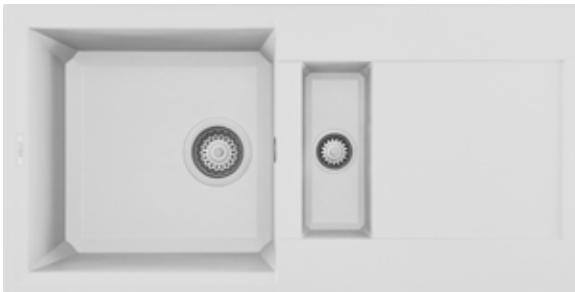

EASY 425

Bianco
G68