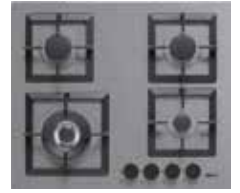

Titanium PMSP60173WS
M73