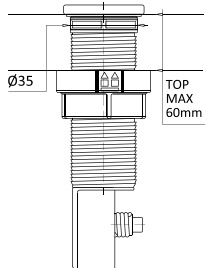

96 2-WAY PUSH-CONTROL **POP-UP ELEMENT**

2-way automatic waste kit