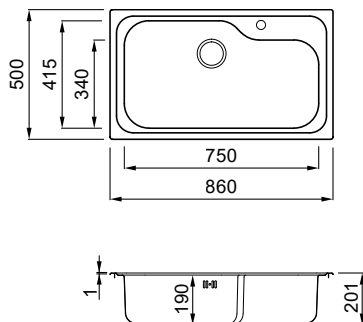

1-bowl sink in brushed AISI 304 stainless steel, thickness 6/10

FEATURES

Dimensions (mm)	860 x 500
Base (mm)	900
Hole for built-in installation (mm)	840 x 480
Bowl depth (mm)	190
Installation Position	Inset Non-reversible