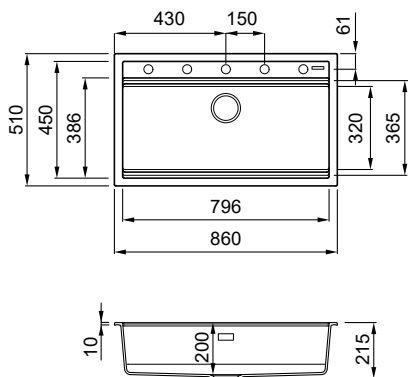

1-bowl sink with Flex drainer and colander included

FEATURES

Dimensions (mm) **860 x 510**
Base (mm) **900**
Hole for built-in installation (mm) **840 x 480**
Bowl depth (mm) **200**
Installation Position **Inset**
Non-reversible

SUGGESTED ACCESSORIES

MATERIALS AND COLOURS

KERATEK CERAMIC NANOTECHNOLOGY DMR		
	Black K86	LKB36086K2
	Dove Grey K93	LKB36093K2
	Champagne K95	LKB36095K2
	White K96	LKB36096K2
	Light Grey K97	LKB36097K2
	Dark Grey K99	LKB36099K2

GRANITEK NATURAL GRANITE EFFECT			
METAL		Titanium M73	LMB36073K2
		Aluminium M79	LMB36079K2
MATT		Nero G40	LGB36040K2
		Tortora G43	LGB36043K2
		Cemento G48	LGB36048K2
		Bianco G68	LGB36068K2
CLASSIC		Espresso G78	LGB36078K2
		Avena G51	LGB36051K2
		Antracite G59	LGB36059K2
		Bianco Antico G62	LGB36062K2