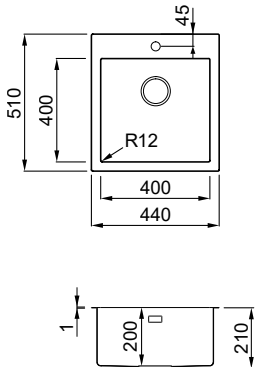

Edge-mounted tap base

SUGGESTED ACCESSORIES

Sink kit: Space-saving siphon, wastes, overflow and mounting hooks.

COMPASS 400 NEW

Satin finish
ST

1-bowl sink in brushed AISI 304 stainless steel, thickness 10/10