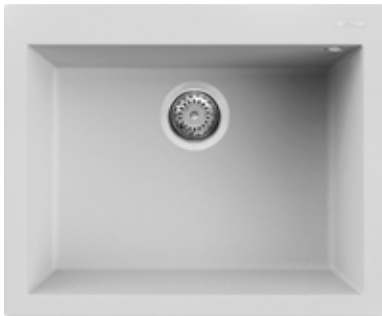

QUADRA 110

Bianco
G68