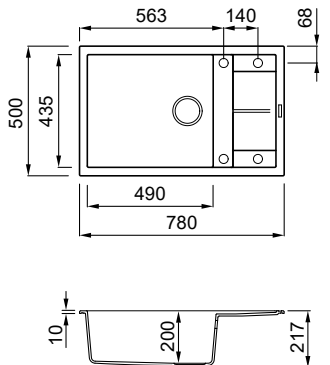

1-bowl sink with drainer

FEATURES

Dimensions (mm)	780 x 500
Base (mm)	600 ||| 800 if first component
Hole for built-in installation (mm)	760 x 480
Bowl depth (mm)	200
Installation Position	Inset Reversible

SUGGESTED ACCESSORIES

88	97	25	50	156	163	4	5
75	43	9	194	195			

MATERIALS AND COLOURS

KERATEK

	Black K86	LKU31086
	Dove Grey K93	LKU31093
	White K96	LKU31096
	Light Grey K97	LKU31097

GRANITEK

METAL		Nero Metal M70	LMU31070
		Titanium M73	LMU31073
		Aluminium M79	LMU31079

MATT

	Nero G40	LGU31040
	Tortora G43	LGU31043
	Cemento G48	LGU31048
	Bianco G68	LGU31068
	Espresso G78	LGU31078

CLASSIC

	Avena G51	LGU31051
	Antracite G59	LGU31059
	Bianco Antico G62	LGU31062