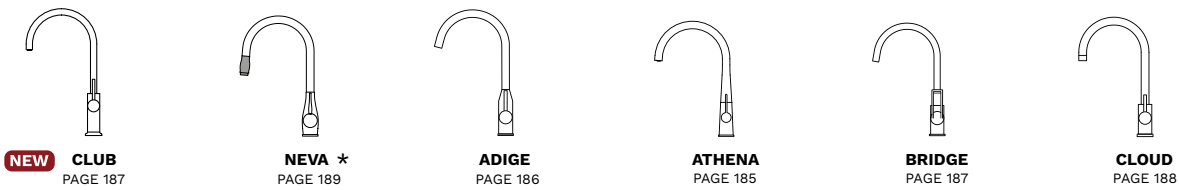

TRADITIONAL