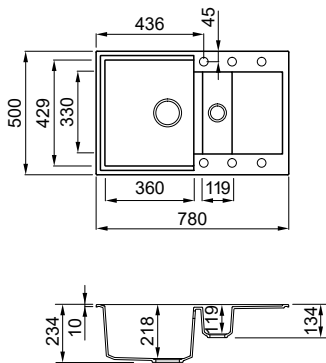

1 1/2-bowl sink with drainer

FEATURES

Dimensions (mm) **780 x 500**
Base (mm) **600**
Hole for built-in installation (mm) **760 x 480**
Bowl 1 depth (mm) **220**
Bowl 2 depth (mm) **120**
Installation **Inset**
Position **Reversible**

SUGGESTED ACCESSORIES

MATERIALS AND COLOURS

METAL		Nero Metal M70	LMY32570
		Titanium M73	LMY32573
		Aluminium M79	LMY32579
MATT		Nero G40	LGY32540
		Tortora G43	LGY32543
		Cemento G48	LGY32548
		Bianco G68	LGY32568
		Espresso G78	LGY32578
CLASSIC		Avena G51	LGY32551
		Antracite G59	LGY32559
		Bianco Antico G62	LGY32562