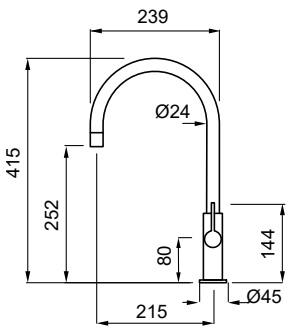

KITCHEN TAPS
VOLTA

FEATURES

Base (mm) **45**
Spout rotation **360°**
Flexi-hose type **Stainless steel 3/8"**
Flexi-hose length **350 mm**
Cartridge (ø mm) **35**
Worktop hole (mm) **35**

FINISHES

Chrome finish MIKVTACR
CR

COLOUR *

- **Black** K86 MKKVTA86
- **White** K96 MKKVTA96
- **Titanium** M73 MMKVTA73
- **Aluminium** M79 MMKVTA79
- **Nero** G40 MGKVTA40
- **Tortora** G43 MGKVTA43
- **Cemento** G48 MGKVTA48
- **Bianco** G68 MGKVTA68

CLOUD

FEATURES

Base (mm) **48**
Spout rotation **360°**
Flexi-hose type **Stainless steel 3/8"**
Flexi-hose length **390 mm**
Cartridge (ø mm) **35**
Worktop hole (mm) **35**

FINISHES

Chrome finish MIKCLOCRO
CR

COLOUR *

- **Black** K86 MKKCLO86
- **Dove Grey** K93 MKKCLO93
- **Champagne** K95 MKKCLO95
- **White** K96 MKKCLO96
- **Light Grey** K97 MKKCLO97
- **Dark Grey** K99 MKKCLO99
- **Nero Metal** M70 MMKCLO70
- **Titanium** M73 MMKCLO73
- **Aluminium** M79 MMKCLO79
- **Nero** G40 MGKCLO40
- **Tortora** G43 MGKCLO43
- **Cemento** G48 MGKCLO48
- **Bianco** G68 MGKCLO68
- **Espresso** G78 MGKCLO78
- **Avena** G51 MGKCLO51
- **Antracite** G59 MGKCLO59
- **Bianco Antico** G62 MGKCLO62

* Colours to match the Keratek and Granitek materials