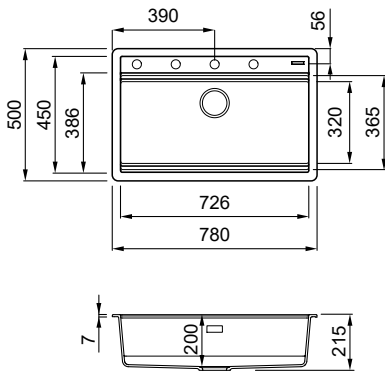

Find out more on page 224

BEST-F 130 NEW

White
K96

1-bowl sink

FEATURES

Dimensions (mm)	780 x 500
Base (mm)	800
Hole for built-in installation (mm)	As per template*
Bowl depth (mm)	200
Installation Position	Flushmount Non-reversible