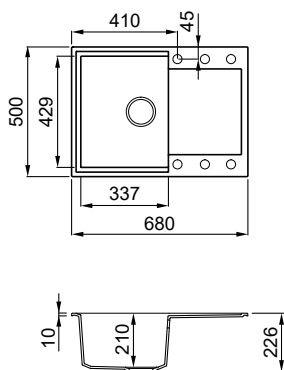

1-bowl sink with drainer

FEATURES

Dimensions (mm)	680 x 500
Base (mm)	450 ||| 600 if first component
Hole for built-in installation (mm)	660 x 480
Bowl depth (mm)	210
Installation	Inset
Position	Reversible

SUGGESTED ACCESSORIES

MATERIALS AND COLOURS

METAL		Nero Metal M70	LMY13570
		Titanium M73	LMY13573
		Aluminium M79	LMY13579
MATT		Nero G40	LGY13540
		Tortora G43	LGY13543
		Cemento G48	LGY13548
		Bianco G68	LGY13568
		Espresso G78	LGY13578
CLASSIC		Avena G51	LGY13551
		Antracite G59	LGY13559
		Bianco Antico G62	LGY13562