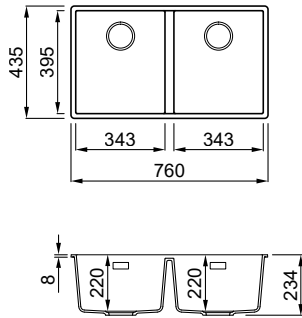

White
K96

2-bowl sink

FEATURES

Dimensions (mm)	760 x 435
Base (mm)	800
Hole for built-in installation (mm)	720 x 395 R5
Bowl 1 depth (mm)	220
Bowl 2 depth (mm)	220
Installation	Integrated and undermount
Position	Non-reversible