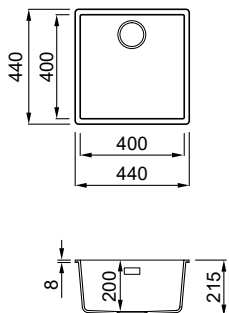

1-bowl sink

FEATURES

Dimensions (mm)	440 x 440
Base (mm)	500
Hole for built-in installation (mm)	400 x 400 R5
Bowl depth (mm)	200
Installation	Integrated and undermount
Position	Non-reversible

SUGGESTED ACCESSORIES

MATERIALS AND COLOURS

KERATEX CERAMIC NANOTECHNOLOGY ONE	
● Black K86	LKQ10286BIN
● Dove Grey K93	LKQ10293BIN
● White K96	LKQ10296BIN
● Dark Grey K99	LKQ10299BIN