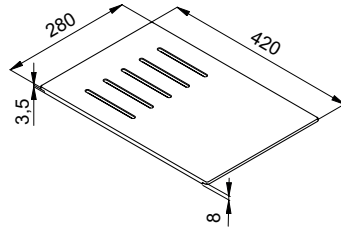

91 420 **CHOPPING BOARD ELEMENT**

Multifunction HPL chopping board