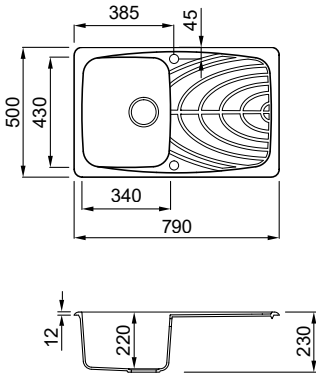

1-bowl sink with drainer

FEATURES

Dimensions (mm)	790 x 500
Base (mm)	450
Hole for built-in installation (mm)	770 x 480
Bowl depth (mm)	220
Installation Position	Inset Reversible

SUGGESTED ACCESSORIES

MATERIALS AND COLOURS

MATT	Nero G40	LGM30040
	Bianco G68	LGM30068
CLASSIC	Avena G51	LGM30051
	Antracite G59	LGM30059
	Bianco Antico G62	LGM30062