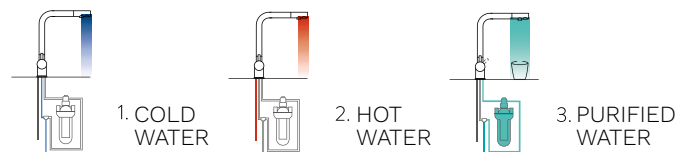

ACCESSORIES

* Colours to match the Keratek and Granitek materials