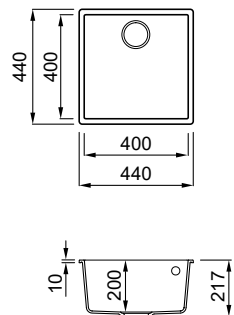

1-bowl sink

FEATURES

Dimensions (mm) **440 x 440**
Base (mm) **500**
Hole for built-in installation (mm) **400 x 400 R5**
Bowl depth (mm) **200**
Installation Position **Undermount Non-reversible**

SUGGESTED ACCESSORIES

152 163 75 43 9 194

MATERIALS AND COLOURS

KERATEK
CERAMIC NANOTECHNOLOGY G18

	Black K86	LKQ10286BSO
	Dove Grey K93	LKQ10293BSO
	Champagne K95	LKQ10295BSO
	White K96	LKQ10296BSO
	Light Grey K97	LKQ10297BSO
	Dark Grey K99	LKQ10299BSO

GRANITEK
NATURAL GRANITE EFFECT

METAL		Nero Metal M70	LMQ10270BSO
		Titanium M73	LMQ10273BSO
		Aluminium M79	LMQ10279BSO
MATT		Nero G40	LGQ10240BSO
		Tortora G43	LGQ10243BSO
		Cemento G48	LGQ10248BSO
		Bianco G68	LGQ10268BSO
		Espresso G78	LGQ10278BSO
CLASSIC		Avena G51	LGQ10251BSO
		Antracite G59	LGQ10259BSO
		Bianco Antico G62	LGQ10262BSO