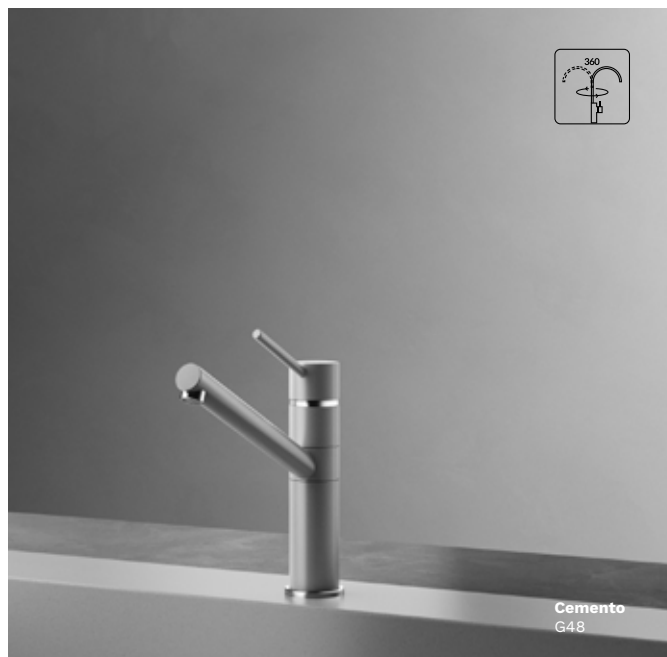

CR Chrome finish

* Colours to match the Keratek and Granitek materials

KITCHEN TAPS

SAVA

Single-lever tap with swivel spout

FEATURES

Base (mm)	50
Spout rotation	360°
Flexi-hose type	Stainless steel 3/8"
Flexi-hose length	350 mm
Cartridge (ø mm)	35
Worktop hole (mm)	35