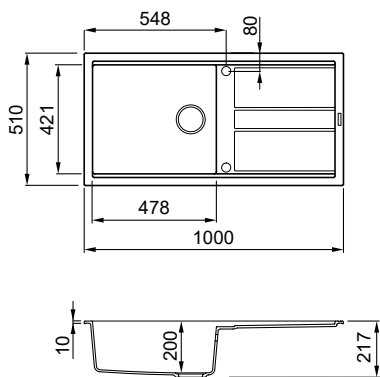

1-bowl sink with drainer

FEATURES

Dimensions (mm) **1000 x 510**
Base (mm) **600**
Hole for built-in installation (mm) **980 x 480**
Bowl depth (mm) **200**
Installation Position **Inset Reversible**

SUGGESTED ACCESSORIES

MATERIALS AND COLOURS

KERATEK GERAMIC NANOTECHNOLOGY DNE		
	Black K86	LKB48086
	Dove Grey K93	LKB48093
	Champagne K95	LKB48095
	White K96	LKB48096
	Light Grey K97	LKB48097
	Dark Grey K99	LKB48099

GRANITEK NATURAL GRANITE EFFECT			
METAL		Titanium M73	LMB48073
		Aluminium M79	LMB48079
MATT		Nero G40	LGB48040
		Tortora G43	LGB48043
		Cemento G48	LGB48048
		Bianco G68	LGB48068
CLASSIC		Espresso G78	LGB48078
		Avena G51	LGB48051
		Antracite G59	LGB48059
		Bianco Antico G62	LGB48062