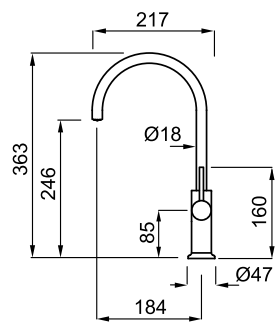

COLOUR *

Black MOKCLUBK BK