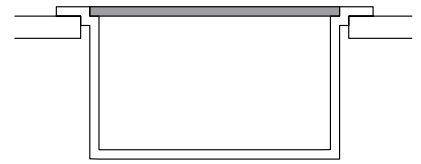

Simple yet elegant design and ease of use make this a modern and appropriate kit for every style.

193 SPAZIO **CHOPPING BOARD ELEMENT**

Multifunction HPL chopping board

COLOURS AVAILABLE

- Black**
ATH123BK
- Wood**
ATH123WD