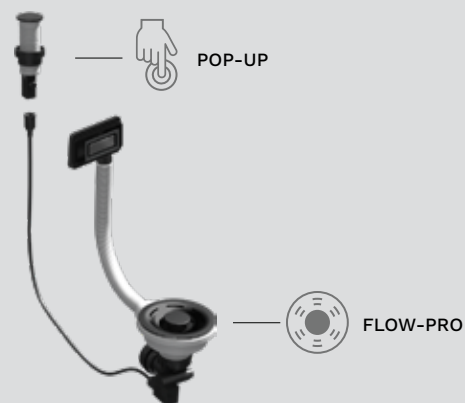

Page 178

Available in these colours

OPTIONAL

ELEMENT KIT PUSH-CONTROL OPEN-UP ELEMENT - BLACK KITASP-F-1VSELL-BK

Page 171

elleci | BEAUTY

A product line specially designed for the care of composite sinks.

Find out more on page 224