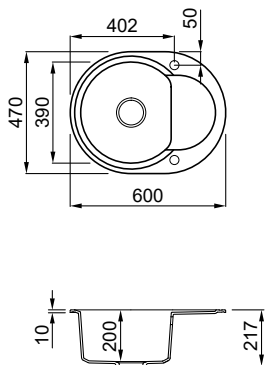

1-bowl sink with drainer

FEATURES

Dimensions (mm)
Base (mm)
Hole for built-in installation (mm)
Bowl depth (mm)
Installation Position

600 x 470
450
As per template*
200
Inset
Reversible

SUGGESTED ACCESSORIES

MATERIALS AND COLOURS

METAL		Nero Metal M70	LMYR6070
		Titanium M73	LMYR6073
		Aluminium M79	LMYR6079

MATT		Nero G40	LGYR6040
		Tortora G43	LGYR6043
		Cemento G48	LGYR6048
		Bianco G68	LGYR6068
		Espresso G78	LGYR6078

CLASSIC		Avena G51	LGYR6051
		Antracite G59	LGYR6059
		Bianco Antico G62	LGYR6062

*template included in the pack or available for download from the specific download section of the website www.elleci.com/it