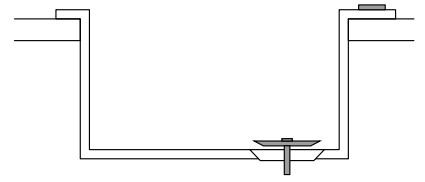

COLOURS AVAILABLE

- **Stainless steel**
KITASP-F-1VSELL-IN
- **Gold**
KITASP-F-1VSELL-GD
- **Black**
KITASP-F-1VSELL-BK

COMPATIBLE WITH

- SPAZIO
- BEST WORKSTATION
- ZEN
- ZEN-F
- INTEGRA
- BEST

97 PUSH-CONTROL **POP-UP ELEMENT**