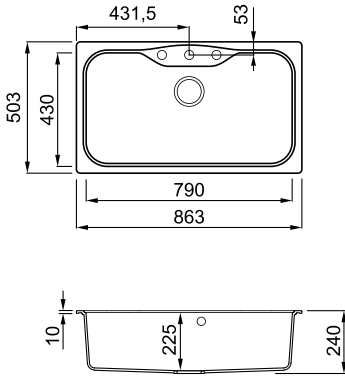

Avena
G51

1-bowl sink

FEATURES

Dimensions (mm)	863 x 503
Base (mm)	900
Hole for built-in installation (mm)	840 x 490
Bowl depth (mm)	225
Installation Position	Inset Non-reversible

SUGGESTED ACCESSORIES

MATERIALS AND COLOURS