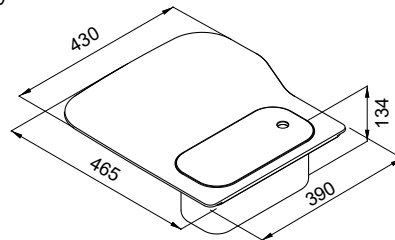

155 FOX 360 **CHOPPING BOARD ELEMENT**

Multifunction HPL chopping board with tray