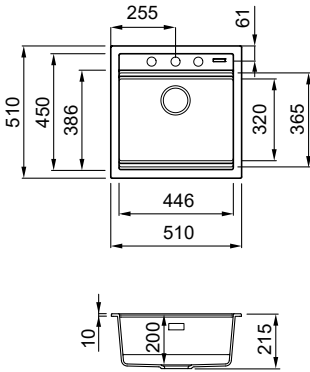

1-bowl sink

FEATURES

Dimensions (mm)	510 x 510
Base (mm)	500 600 if first component
Hole for built-in installation (mm)	490 x 480
Bowl depth (mm)	200
Installation	Inset
Position	Non-reversible

SUGGESTED ACCESSORIES