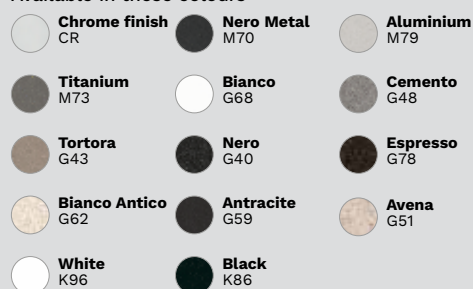

THE MODELS

LIFE

Sink kit: Space-saving siphon, round overflow, wastes and hooks.

RECOMMENDED ACCESSORIES

88
50 CM SLIDING CHOPPING BOARD ELEMENT
ATH010BK
Page 166

Finishes

71
BOTTOM GRID S
AGB01306
Page 174

THE PERFECT MATCH

KITCHEN TAPS

TRAIL PLUS – Chrome finish CR
MIKTRPCR

Page 183

Available in these colours