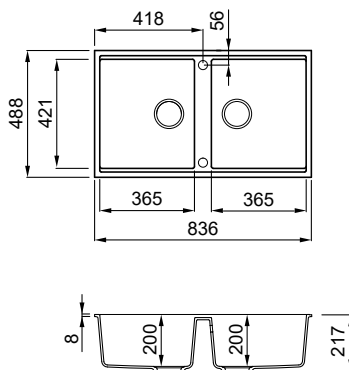

2-bowl sink

FEATURES

Dimensions (mm) **836 x 488**
Base (mm) **900**
Hole for built-in installation (mm) **795 x 448 R6**
Bowl 1 depth (mm) **200**
Bowl 2 depth (mm) **200**
Installation Position **Undermount Reversible**

SUGGESTED ACCESSORIES

MATERIALS AND COLOURS

KERATEK CERAMIC NANOTECHNOLOGY DNE	
	Black K86 LKB45086BSO
	Dove Grey K93 LKB45093BSO
	Champagne K95 LKB45095BSO
	White K96 LKB45096BSO
	Light Grey K97 LKB45097BSO
	Dark Grey K99 LKB45099BSO

GRANITEK NATURAL GRANITE EFFECT

METAL		Titanium M73 LMB45073BSO
		Aluminium M79 LMB45079BSO

MATT		Nero G40 LGB45040BSO
		Tortora G43 LGB45043BSO
		Cemento G48 LGB45048BSO
		Bianco G68 LGB45068BSO
		Espresso G78 LGB45078BSO

CLASSIC		Avena G51 LGB45051BSO
		Antracite G59 LGB45059BSO
		Bianco Antico G62 LGB45062BSO