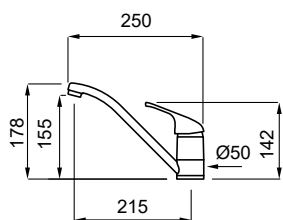

KITCHEN TAPS

MINERVA

Single-lever tap with swivel spout

FEATURES

Base (mm)	50
Spout rotation	360°
Flexi-hose type	Stainless steel 3/8"
Flexi-hose length	400 mm
Cartridge (ø mm)	40
Worktop hole (mm)	35

FINISHES

Chrome finish	MIKMINCR
CR	

COLOUR *

Titanium	MMKMIN73
M73	
Aluminium	MMKMIN79
M79	
Nero	MGKMIN40
G40	
Bianco	MGKMIN68
G68	
Avena	MGKMIN51
G51	
Antracite	MGKMIN59
G59	
Bianco Antico	MGKMIN62
G62	

VENERE

Single-lever tap with swivel spout and dual-jet pull-out sprayer

FEATURES

Base (mm)	55
Spout rotation	360°
Flexi-hose type	Stainless steel 3/8"
Flexi-hose length	350 mm
Cartridge (ø mm)	35
Worktop hole (mm)	35

FINISHES

Chrome finish	MIKVENCR
CR	

COLOUR *

Titanium	MMKVEN73
M73	
Aluminium	MMKVEN79
M79	
Bianco	MGKVEN68
G68	
Avena	MGKVEN51
G51	
Antracite	MGKVEN59
G59	
Bianco Antico	MGKVEN62
G62	

* Colours to match the Keratek and Granitek materials