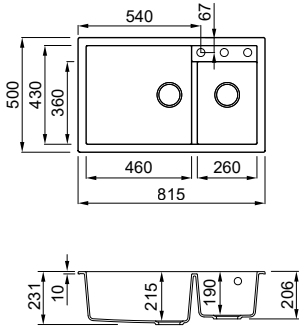

QUADRA 440

Titanium M73

2-bowl sink

FEATURES

Dimensions (mm)	815 x 500
Base (mm)	800 900 if first component
Hole for built-in installation (mm)	800 x 480
Bowl 1 depth (mm)	215
Bowl 2 depth (mm)	190
Installation	Inset
Position	Non-reversible