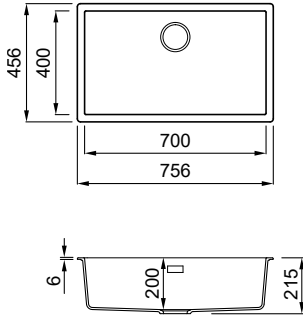

ZEN 130

OPTIONAL

Page 170

MATERIALS AND COLOURS

KERATEX CERAMIC NANOTECHNOLOGY DUNE		
	Black K86	LKZ13086
	Dove Grey K93	LKZ13093
	Champagne K95	LKZ13095
	White K96	LKZ13096
	Light Grey K97	LKZ13097
	Dark Grey K99	LKZ13099

1-bowl sink

FEATURES

Dimensions (mm)	756 x 456
Base (mm)	800
Hole for built-in installation (mm)	745 x 445 R5 (standard), 700 x 400 R10 (undermount)
Bowl depth (mm)	200
Installation Position	Inset, undermount Non-reversible

SUGGESTED ACCESSORIES

ZEN 105

1-bowl sink

FEATURES

Dimensions (mm)	556 x 456
Base (mm)	600
Hole for built-in installation (mm)	545 x 445 R5 (standard), 500 x 400 R10 (undermount)
Bowl depth (mm)	200
Installation Position	Inset, undermount Non-reversible

SUGGESTED ACCESSORIES

MATERIALS AND COLOURS

KERATEX CERAMIC NANOTECHNOLOGY DUNE		
	Black K86	LKZ10586
	Dove Grey K93	LKZ10593
	Champagne K95	LKZ10595
	White K96	LKZ10596
	Light Grey K97	LKZ10597
	Dark Grey K99	LKZ10599