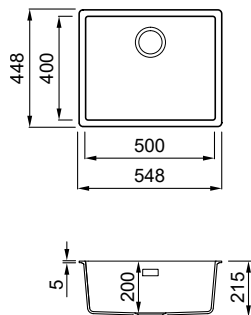

1-bowl sink for **flushmount** installation

FEATURES

Dimensions (mm)	548 x 448
Base (mm)	600
Hole for built-in installation (mm)	As per template*
Bowl depth (mm)	200
Installation	Flushmount
Position	Non-reversible

SUGGESTED ACCESSORIES

*template included in the pack or available for download from the specific download section of the website www.elleci.com/it

MATERIALS AND COLOURS

	Black K86	LKZ10586F01
	Dove Grey K93	LKZ10593F01
	Champagne K95	LKZ10595F01
	White K96	LKZ10596F01
	Light Grey K97	LKZ10597F01
	Dark Grey K99	LKZ10599F01