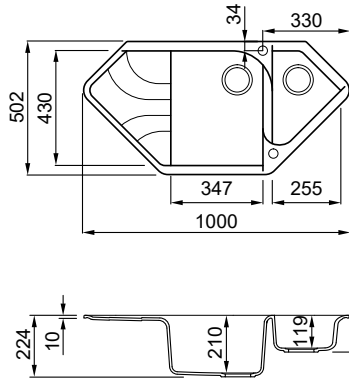

2-bowl sink with drainer

FEATURES

Dimensions (mm)
Base (mm)
- if linear fitting

1000 x 500
Corner
800 ||| 1200 if first component at left ||| 800 if first component at right

Hole for built-in installation (mm)
Bowl 1 depth (mm)
Bowl 2 depth (mm)
Installation Position

As per template*
210
120
Inset
Non-reversible

SUGGESTED ACCESSORIES

*template included in the pack or available for download from the specific download section of the website www.elleci.com/it

MATERIALS AND COLOURS

METAL		Nero Metal M70	LMECOR70
		Titanium M73	LMECOR73
		Aluminium M79	LMECOR79

MATT		Nero G40	LGECOR40
		Tortora G43	LGECOR43
		Bianco G68	LGECOR68

CLASSIC		Avena G51	LGECOR51
		Antracite G59	LGECOR59
		Bianco Antico G62	LGECOR62