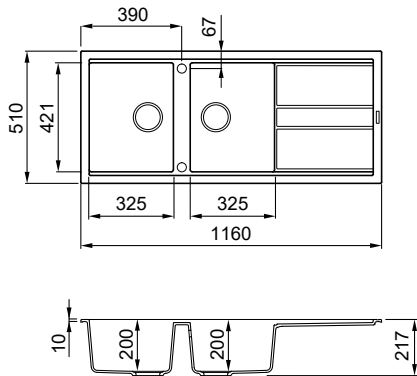

BEST 500

Dark Grey
K99

2-bowl sink with drainer

FEATURES

Dimensions (mm) **1160 x 510**
 Base (mm) **800**
 Hole for built-in installation (mm) **1140 x 480**
 Bowl 1 depth (mm) **200**
 Bowl 2 depth (mm) **200**
 Installation Position **Inset Reversible**