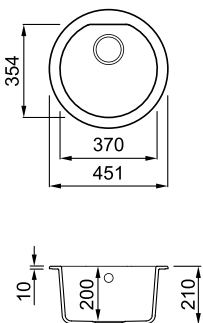

MATERIALS AND COLOURS

MATT	Nero G40	LGF18040BTP
	Bianco G68	LGF18068BTP
CLASSIC	Avena G51	LGF18051BTP
	Antracite G59	LGF18059BTP
	Bianco Antico G62	LGF18062BTP

FOX ROUND

Avena G51

1-bowl sink

FEATURES

Dimensions (mm)	Ø 451
Base (mm)	450
Hole for built-in installation (mm)	Ø 430
Bowl depth (mm)	200
Installation Position	Inset Non-reversible