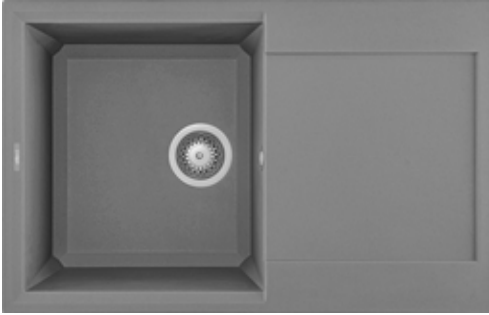

EASY 300

Titanium M73

1-bowl sink with drainer

FEATURES

Dimensions (mm)	790 x 500
Base (mm)	500 600 if first component
Hole for built-in installation (mm)	770 x 480
Bowl depth (mm)	220
Installation Position	Inset Reversible