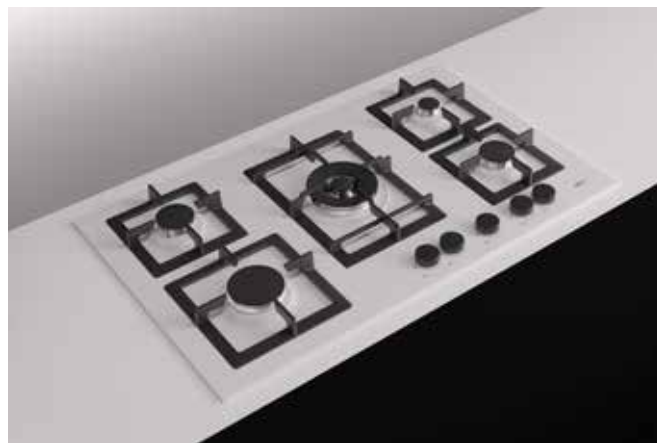

FLAT BURNER

AUTOMATIC UNDER-KNOB IGNITION SYSTEM

WOK BURNER

PLANO 90

90

Enamelled gas hob 90 cm

FEATURES

5 gas burners