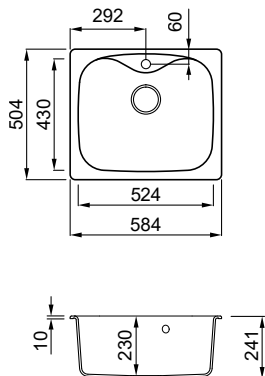

1-bowl sink

FEATURES

Dimensions (mm)	584 x 504
Base (mm)	600
Hole for built-in installation (mm)	560 x 480 R32
Bowl depth (mm)	230
Installation Position	Inset Non-reversible

SUGGESTED ACCESSORIES

MATERIALS AND COLOURS

METAL		Titanium M73	LMF20073
		Aluminium M79	LMF20079
MATT		Nero G40	LGF20040
		Bianco G68	LGF20068
CLASSIC		Avena G51	LGF20051
		Antracite G59	LGF20059
		Bianco Antico G62	LGF20062