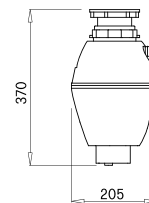

500

4.3
KG

FEATURES

Dimensions (mm)
205 X 370
1/2 HP
TDM00500

Power in watts: 375
Voltage in VAC: 220/240
Input: 1.7
r/min.: 2800
Weight 4.3
Capacity: 860 mL.