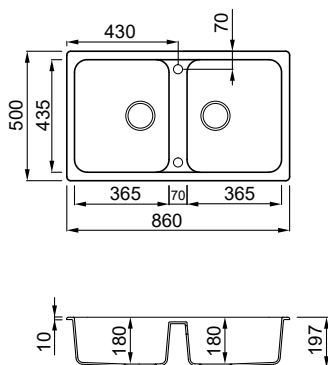

2-bowl sink

FEATURES

Dimensions (mm) **860 x 500**
Base (mm) **900**
Hole for built-in installation (mm) **840 x 480**
Bowl 1 depth (mm) **180**
Bowl 2 depth (mm) **180**
Installation Position **Inset**
Position **Reversible**

SUGGESTED ACCESSORIES

MATERIALS AND COLOURS

METAL	Nero Metal M70	LM245070
	Titanium M73	LM245073
	Aluminium M79	LM245079
MATT	Nero G40	LG245040
	Tortora G43	LG245043
	Cemento G48	LG245048
	Bianco G68	LG245068
	Espresso G78	LG245078
CLASSIC	Avena G51	LG245051
	Antracite G59	LG245059
	Bianco Antico G62	LG245062