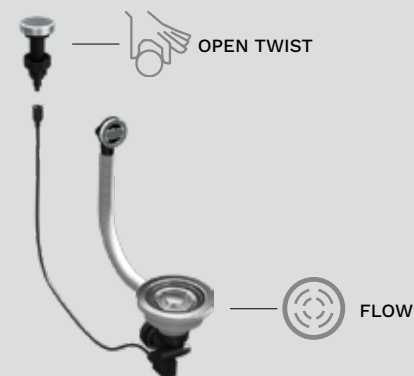

THE MODELS EASY

Sink kit: Space-saving siphon, round overflow, wastes and hooks.

RECOMMENDED ACCESSORIES

88

50 CM SLIDING CHOPPING BOARD ELEMENT

ATH010QU
Page 166

Finishes

Black Grey Quercia Olmo

156

FLEX 500 DRAINER ELEMENT

ARS023BK
Page 168

Finishes

Black

97

PUSH-CONTROL POP-UP ELEMENT

ASP13002BK
Page 171

Finishes

Chrome finish Black finish

5

COLANDER

AVI03001
Page 174

*For more information go to the accessories section on page 164

THE PERFECT MATCH KITCHEN TAPS

ATHENA – Tortora G43 MGKATH43

Page 185

Available in these colours

Chrome finish
CR

Titanium
M73

Aluminium
M79

Nero
G40

Tortora
G43

Cemento
G48

Bianco
G68

OPTIONAL

ELEMENT KIT REMOTE CONTROL OPEN-TWIST ELEMENT KITASP-FB-1VTELL-IN

Page 172