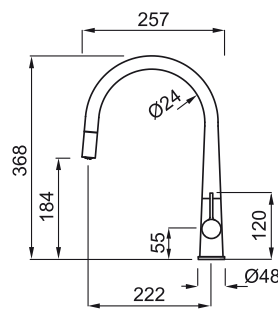

COLOUR *

Titanium M73 MMKATP73
Aluminium M79 MMKATP79
Nero G40 MGKATP40
Tortora G43 MGKATP43
Cemento G48 MGKATP48
Bianco G68 MGKATP68