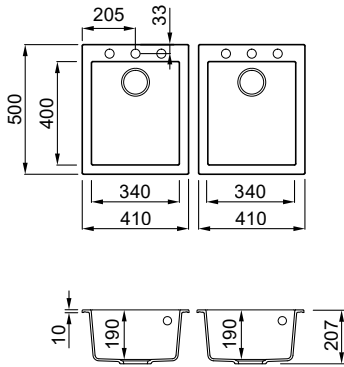

2-bowl sink

FEATURES

- Dimensions (mm) **410 x 500 + 410 x 500**
- Base (mm) **900**
- Hole for built-in installation (mm) **390 x 480 + 390 x 480 (min distance 50 mm, max distance 150 mm)**
- Bowl 1 depth (mm) **190**
- Bowl 2 depth (mm) **190**
- Installation Position **Inset Non-reversible**

SUGGESTED ACCESSORIES

91	97	25	50	152	157	163
4	5	75	43	9