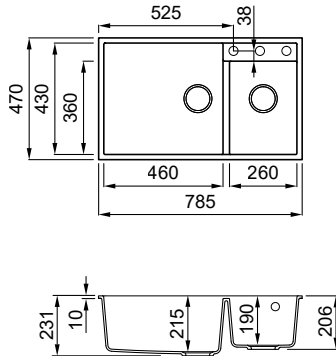

2-bowl sink

FEATURES

Dimensions (mm)	785 x 470
Base (mm)	900
Hole for built-in installation (mm)	745 x 430 R5
Bowl 1 depth (mm)	215
Bowl 2 depth (mm)	190
Installation Position	Undermount Non-reversible

SUGGESTED ACCESSORIES

MATERIALS AND COLOURS

METAL		Titanium M73	LMQ44073BSO	
		Aluminium M79	LMQ44079BSO	
	MATT		Nero G40	LGQ44040BSO
		Tortora G43	LGQ44043BSO	
		Bianco G68	LGQ44068BSO	
CLASSIC		Avena G51	LGQ44051BSO