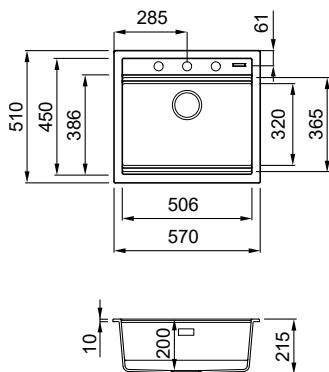

1-bowl sink

FEATURES

Dimensions (mm)	570 x 510
Base (mm)	600
Hole for built-in installation (mm)	550 x 480
Bowl depth (mm)	200
Installation Position	Inset
	Non-reversible

SUGGESTED ACCESSORIES

93	97	25	50	153	156	163
164	5	75	71	9		

MATERIALS AND COLOURS

KERATEK
GERAMIC NANOTECHNOLOGY DMR

	Black K86	LKB10586AUT
	White K96	LKB10596AUT

GRANITEK
NATURAL GRANITE EFFECT

MATT

	Nero G40	LGB10540AUT
	Bianco G68	LGB10568AUT