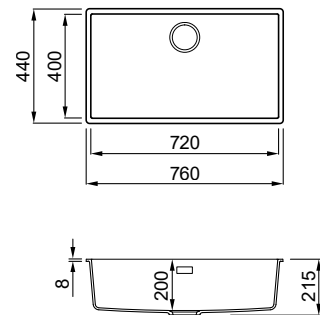

MATERIALS AND COLOURS

KERATEX CERAMIC NANOTECHNOLOGY DNR		
	Black K86	LKQ13086BIN
	Dove Grey K93	LKQ13093BIN
	White K96	LKQ13096BIN
	Dark Grey K99	LKQ13099BIN

White
K96