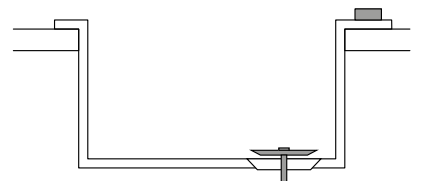

195 FLOW AND OPEN TWIST **KIT ELEMENT**

1-way automatic waste kit