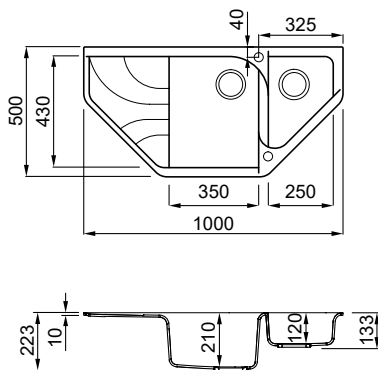

EGO ESA

Titanium M73

2-bowl sink with drainer

FEATURES

Dimensions (mm)
Base (mm)

1000 x 500
800 ||| 1200 if first component at left ||| 800 if first component at right

Hole for built-in installation (mm)
Bowl 1 depth (mm)
Bowl 2 depth (mm)
Installation Position