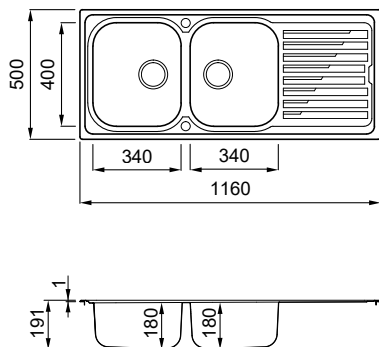

2-bowl sink with drainer in brushed AISI 304 stainless steel, thickness 6/10

FEATURES

Dimensions (mm)	1160 x 500
Base (mm)	800
Hole for built-in installation (mm)	1140 x 480
Bowl 1 depth (mm)	180
Bowl 2 depth (mm)	180
Installation Position	Inset Non-reversible

Edge-mounted tap base

SUGGESTED ACCESSORIES

Sink kit: Space-saving siphon, wastes, overflow and mounting hooks.