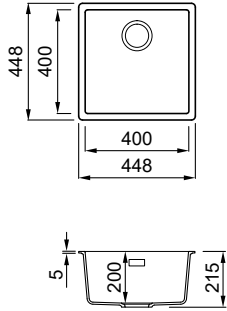

ZEN-F 102

NEW

OPTIONAL

Page 170

MATERIALS AND COLOURS

KERATEX CERAMIC NANOTECHNOLOGY ONE

● Black K86	LKZ10286F01
● Dove Grey K93	LKZ10293F01
● Champagne K95	LKZ10295F01
● White K96	LKZ10296F01
● Light Grey K97	LKZ10297F01
● Dark Grey K99	LKZ10299F01

1-bowl sink for flushmount installation

FEATURES

Dimensions (mm)	448 x 448
Base (mm)	500
Hole for built-in installation (mm)	As per template*
Bowl depth (mm)	200
Installation Position	Flushmount Non-reversible

SUGGESTED ACCESSORIES

*template included in the pack or available for download from the specific download section of the website www.elleci.com/it