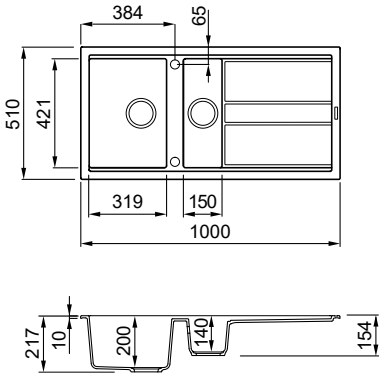

BEST 475

White
K96

1 1/2-bowl sink with drainer

FEATURES

Dimensions (mm) **1000 x 510**
 Base (mm) **600**
 Hole for built-in installation (mm) **980 x 480**
 Bowl 1 depth (mm) **200**
 Bowl 2 depth (mm) **140**
 Installation Position **Inset Reversible**