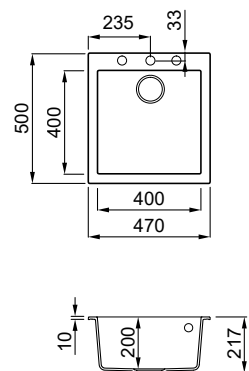

1-bowl sink

FEATURES

Dimensions (mm)	470 x 500
Base (mm)	450 ||| 500 if first component
Hole for built-in installation (mm)	450 x 480
Bowl depth (mm)	200
Installation Position	Inset Non-reversible

SUGGESTED ACCESSORIES

91	97	25	50	152	163	4	5	75	43
9	194	195							

MATERIALS AND COLOURS

KERATEK CERAMIC NANOTECHNOLOGY GNR		Black K86	LKQ10286
		Dove Grey K93	LKQ10293
		Champagne K95	LKQ10295
		White K96	LKQ10296
		Light Grey K97	LKQ10297
		Dark Grey K99	LKQ10299

GRANITEK NATURAL GRANITE EFFECT			
METAL		Nero Metal M70	LMQ10270
		Titanium M73	LMQ10273
		Aluminium M79	LMQ10279
MATT		Nero G40	LGQ10240
		Tortora G43	LGQ10243
		Cemento G48	LGQ10248
		Bianco G68	LGQ10268
		Espresso G78	LGQ10278
CLASSIC		Avena G51	LGQ10251
		Antracite G59	LGQ10259
		Bianco Antico G62	LGQ10262