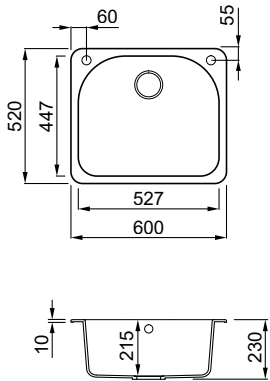

1-bowl sink

FEATURES

Dimensions (mm)	600 x 520
Base (mm)	600
Hole for built-in installation (mm)	580 x 510 R32
Bowl depth (mm)	215
Installation Position	Inset Non-reversible

SUGGESTED ACCESSORIES

1. 97 25 156 163 5 75 43 9 194 195

MATERIALS AND COLOURS

MATT	Nero G40	LGF18040BTP
	Bianco G68	LGF18068BTP
CLASSIC	Avena G51	LGF18051BTP
	Antracite G59	LGF18059BTP
	Bianco Antico G62	LGF18062BTP