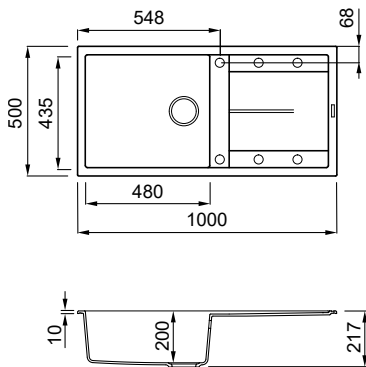

1-bowl sink with drainer

FEATURES

Dimensions (mm) **1000 x 500**
Base (mm) **600**
Hole for built-in installation (mm) **980 x 480**
Bowl depth (mm) **200**
Installation Position **Inset Reversible**

SUGGESTED ACCESSORIES

MATERIALS AND COLOURS

KERATEK CERAMIC NANOTECHNOLOGY DMS		
	Black K86	LKU48086
	Dove Grey K93	LKU48093
	White K96	LKU48096
	Light Grey K97	LKU48097

GRANITEK NATURAL GRANITE EFFECT			
METAL		Nero Metal M70	LMU48070
		Titanium M73	LMU48073
		Aluminium M79	LMU48079

MATT		Nero G40	LGU48040
		Tortora G43	LGU48043
		Cemento G48	LGU48048
		Bianco G68	LGU48068
		Espresso G78	LGU48078

CLASSIC		Avena G51	LGU48051
		Antracite G59	LGU48059
		Bianco Antico G62	LGU48062