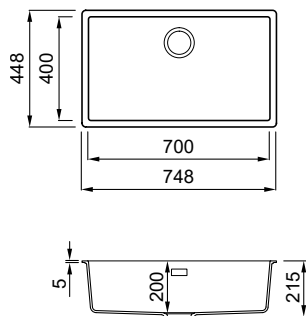

ZEN-F 130

NEW

OPTIONAL

Page 170

Black
K86

1-bowl sink for **flushmount** installation

FEATURES

Dimensions (mm)	748 x 448
Base (mm)	800
Hole for built-in installation (mm)	As per template*
Bowl depth (mm)	200
Installation	Flushmount
Position	Non-reversible