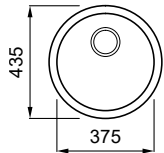

SKY 435 ROUND

Satin finish
ST

1-bowl sink in brushed AISI 304 stainless steel, thickness 6/10

FEATURES

Dimensions (mm)	Ø 435
Base (mm)	450
Hole for built-in installation (mm)	Ø 415
Bowl depth (mm)	160
Installation Position	Inset Non-reversible

SUGGESTED ACCESSORIES

15

Sink kit: Space-saving siphon, wastes, overflow and mounting hooks.

MATERIALS AND COLOURS

INOX

Satin finish
ST

LIKROUSAC

SKY CORNER

Satin finish
ST

2-bowl corner sink with drainer in brushed AISI 304 stainless steel, thickness 6/10

FEATURES

Dimensions (mm)	830 x 830
Base (mm)	Corner
Hole for built-in installation (mm)	As per template*
Bowl 1 depth (mm)	210
Bowl 2 depth (mm)	200
Installation Position	Inset Non-reversible

SUGGESTED ACCESSORIES

88 156 4 30 9

Sink kit: Space-saving siphon, wastes, overflow and mounting hooks.

*template included in the pack or available for download from the specific download section of the website www.elleci.com/it

MATERIALS AND COLOURS

INOX

Satin finish
ST

LIKORSACDX

Satin finish
ST

LIKORSACSX