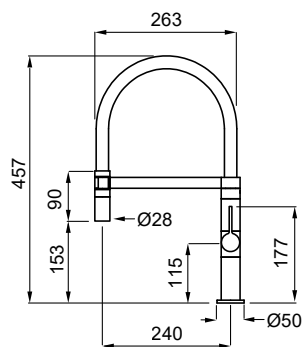

* Colours to match the Keratek and Granitek materials