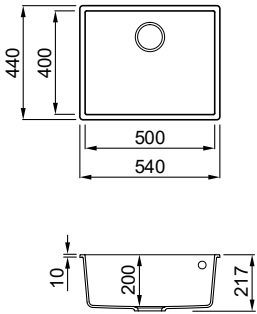

1-bowl sink

FEATURES

Dimensions (mm) **540 x 440**
Base (mm) **600**
Hole for built-in installation (mm) **500 x 400 R5**
Bowl depth (mm) **200**
Installation Position **Undermount Non-reversible**

SUGGESTED ACCESSORIES

152 163 75 43 9 194

MATERIALS AND COLOURS

KERATEK
CERAMIC NANOTECHNOLOGY G18

	Black K86	LKQ10586BSO
	Dove Grey K93	LKQ10593BSO
	Champagne K95	LKQ10595BSO
	White K96	LKQ10596BSO
	Light Grey K97	LKQ10597BSO
	Dark Grey K99	LKQ10599BSO

GRANITEK
NATURAL GRANITE EFFECT

METAL		Nero Metal M70	LMQ10570BSO
		Titanium M73	LMQ10573BSO
		Aluminium M79	LMQ10579BSO
MATT		Nero G40	LGQ10540BSO
		Tortora G43	LGQ10543BSO
		Cemento G48	LGQ10548BSO
		Bianco G68	LGQ10568BSO
		Espresso G78	LGQ10578BSO
CLASSIC		Avena G51	LGQ10551BSO
		Antracite G59	LGQ10559BSO
		Bianco Antico G62	LGQ10562BSO