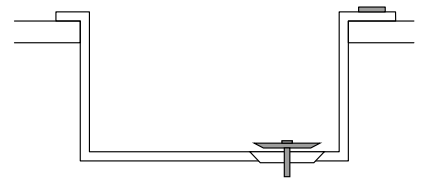

96 2-WAY PUSH-CONTROL **POP-UP ELEMENT**

2-way automatic waste kit