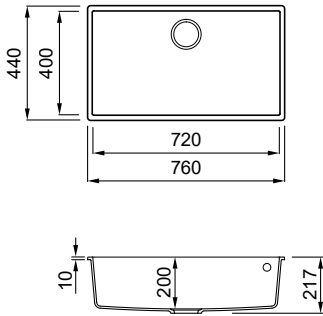

A product line specially designed for the care of composite sinks.

Find out more on page 224

QUADRA 130 UNDERMOUNT

White
K96

1-bowl sink

FEATURES

Dimensions (mm) **760 x 440**
 Base (mm) **800**
 Hole for built-in installation (mm) **720 x 400 R5**
 Bowl depth (mm) **200**
 Installation Position **Undermount Non-reversible**