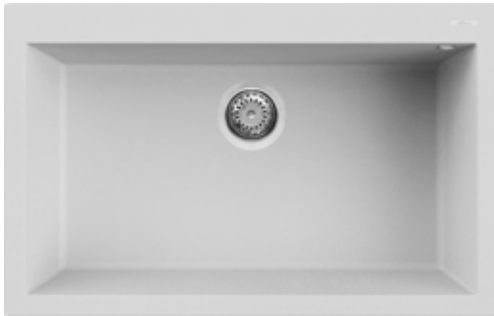

QUADRA 130

Bianco
G68

1-bowl sink

FEATURES

Dimensions (mm)	790 x 500
Base (mm)	800
Hole for built-in installation (mm)	770 x 480
Bowl depth (mm)	200
Installation Position	Inset
	Non-reversible

SUGGESTED ACCESSORIES