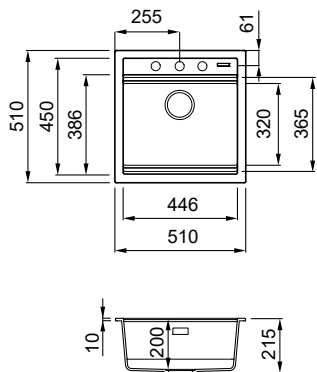

BEST 104 NEW

Black
K86

1-bowl sink

FEATURES

Dimensions (mm)	510 x 510
Base (mm)	500 600 if first component
Hole for built-in installation (mm)	490 x 480
Bowl depth (mm)	200
Installation Position	Inset Non-reversible