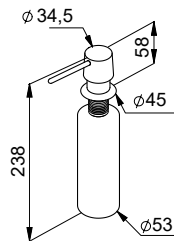

25 **ROUND SOAP DISPENSER ELEMENT**

Soap dispenser