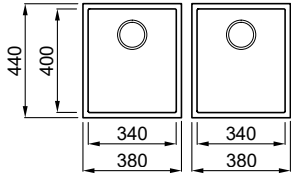

QUADRA 200 UNDERMOUNT

2-bowl sink

FEATURES

Dimensions (mm) **380 x 440 + 380 x 440**
Base (mm) **900**
Hole for built-in installation (mm)

Bowl 1 depth (mm) **190**
Bowl 2 depth (mm) **190**
Installation Position **Undermount**

380 x 440 + 380 x 440
900

340 x 400 R5 + 340 x 400 R5 (min distance 50 mm, max distance 200 mm)

190
Undermount
Non-reversible

SUGGESTED ACCESSORIES

- 152
- 157
- 163
- 75
- 43
- 9

MATERIALS AND COLOURS

- **Black** K86 LKQ20086BSO
- **Dove Grey** K93 LKQ20093BSO
- **Champagne** K95 LKQ20095BSO
- **White** K96 LKQ20096BSO
- **Light Grey** K97 LKQ20097BSO
- **Dark Grey** K99 LKQ20099BSO

- **METAL**
  - **Nero Metal** M70 LMQ20070BSO
  - **Titanium** M73 LMQ20073BSO
  - **Aluminium** M79 LMQ20079BSO
- **MATT**
  - **Nero** G40 LGQ20040BSO
  - **Tortora** G43 LGQ20043BSO
  - **Cemento** G48 LGQ20048BSO
  - **Bianco** G68 LGQ20068BSO
  - **Espresso** G78 LGQ20078BSO
- **CLASSIC**
  - **Avena** G51 LGQ20051BSO
  - **Antracite** G59 LGQ20059BSO
  - **Bianco Antico** G62 LGQ20062BSO