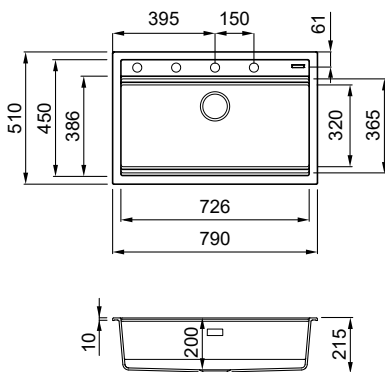

1-bowl sink with Flex drainer and colander included

FEATURES

Dimensions (mm)	790 x 510
Base (mm)	800
Hole for built-in installation (mm)	770 x 480
Bowl depth (mm)	200
Installation Position	Inset Non-reversible

SUGGESTED ACCESSORIES

MATERIALS AND COLOURS

KERATEK CERAMIC NANOTECHNOLOGY GNS		Black K86	LKB13086K2
		Dove Grey K93	LKB13093K2
		Champagne K95	LKB13095K2
		White K96	LKB13096K2
		Light Grey K97	LKB13097K2
		Dark Grey K99	LKB13099K2

GRANITEK
NATURAL GRANITE EFFECT

METAL		Titanium M73	LMB13073K2
		Aluminium M79	LMB13079K2
MATT		Nero G40	LGB13040K2
		Tortora G43	LGB13043K2
		Cemento G48	LGB13048K2
		Bianco G68	LGB13068K2
		Espresso G78	LGB13078K2
CLASSIC		Avena G51	LGB13051K2
		Antracite G59	LGB13059K2
		Bianco Antico G62	LGB13062K2