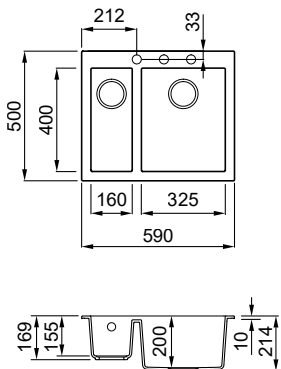

2-bowl sink

FEATURES

Dimensions (mm)	590 x 500
Base (mm)	600
Hole for built-in installation (mm)	570 x 480
Bowl 1 depth (mm)	200
Bowl 2 depth (mm)	155
Installation	Inset
Position	Non-reversible

SUGGESTED ACCESSORIES

MATERIALS AND COLOURS

METAL		Black K86	LKQ15086	
		Dove Grey K93	LKQ15093	
		Champagne K95	LKQ15095	
		White K96	LKQ15096	
		Light Grey K97	LKQ15097	
		Dark Grey K99	LKQ15099	
	MATT		Nero Metal M70	LMQ15070
		Titanium M73	LMQ15073	
		Aluminium M79	LMQ15079	
		Nero G40	LGQ15040	
CLASSIC		Tortora G43	LGQ15043	
		Cemento G48	LGQ15048	
		Bianco G68	LGQ15068	
		Espresso G78	LGQ15078	
		Avena G51	LGQ15051	
CLASSIC		Antracite G59	LGQ15059	
		Bianco Antico G62	LGQ15062