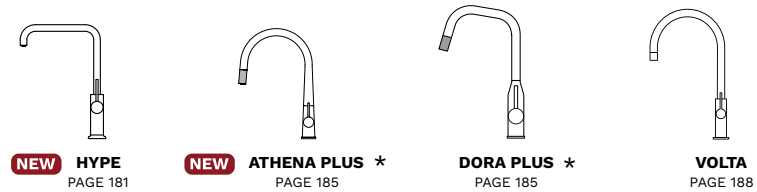

TRADITIONAL