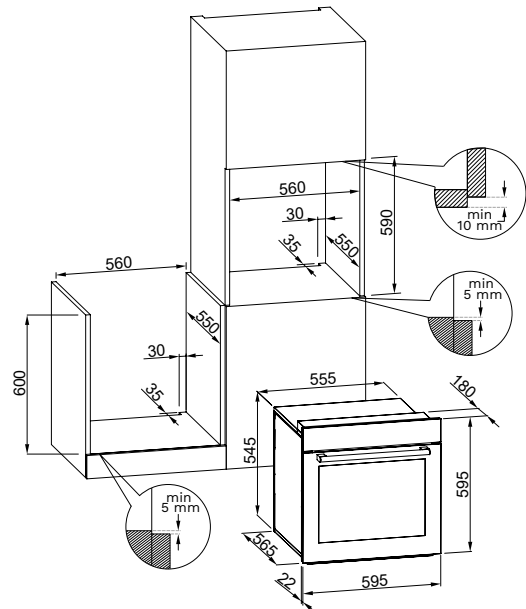

SAFETY

- Triple-glass cold door.
- Tangential blower cooling.