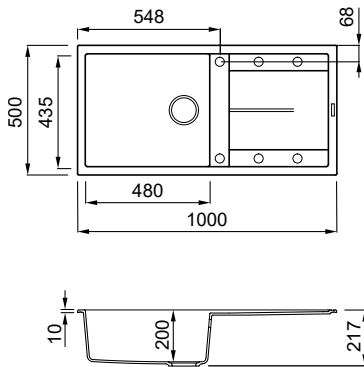

1-bowl sink with drainer

FEATURES

Dimensions (mm)	1000 x 500
Base (mm)	600
Hole for built-in installation (mm)	980 x 480
Bowl depth (mm)	200
Installation Position	Inset Reversible

SUGGESTED ACCESSORIES

MATERIALS AND COLOURS

KERATEK
CERAMIC NANOTECHNOLOGY DNR

	Black K86	LKU48086AUT
	White K96	LKU48096AUT

GRANITEK
NATURAL GRANITE EFFECT

MATT		Nero G40	LGU48040AUT
		Bianco G68	LGU48068AUT