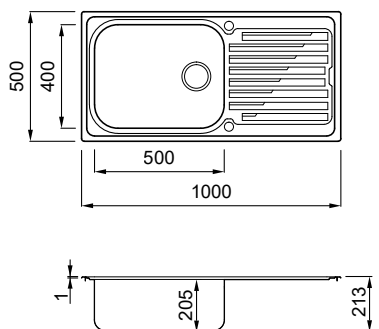

1-bowl sink with drainer in brushed AISI 304 stainless steel, thickness 6/10

FEATURES

Dimensions (mm)	1000 x 500
Base (mm)	600
Hole for built-in installation (mm)	980 x 480
Bowl depth (mm)	205
Installation Position	Inset Non-reversible

Edge-mounted tap base

SUGGESTED ACCESSORIES

Sink kit: Space-saving siphon, wastes, overflow and mounting hooks.

MATERIALS AND COLOURS

INOX

Satin finish ST	LIK500SACDX
Satin finish ST	LIK500SACSX

MATERIALS AND COLOURS

INOX

Satin finish ST	LIK480SACDX
Satin finish ST	LIK480SACSX