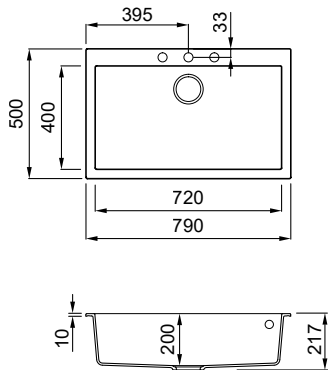

QUADRA 130

Bianco
G68

1-bowl sink

FEATURES

Dimensions (mm)	790 x 500
Base (mm)	800
Hole for built-in installation (mm)	770 x 480
Bowl depth (mm)	200
Installation Position	Inset
	Non-reversible

SUGGESTED ACCESSORIES