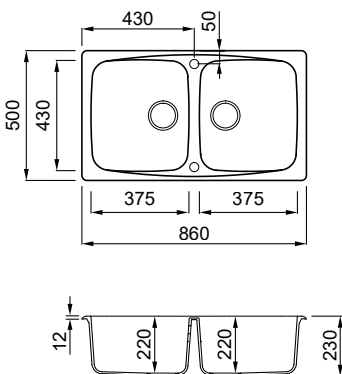

2-bowl sink

FEATURES

Dimensions (mm)	860 x 500
Base (mm)	900
Hole for built-in installation (mm)	840 x 480
Bowl 1 depth (mm)	220
Bowl 2 depth (mm)	220
Installation Position	Inset Reversible

SUGGESTED ACCESSORIES

MATERIALS AND COLOURS

MATT	Nero G40	LGM45040
	Bianco G68	LGM45068
CLASSIC	Avena G51	LGM45051
	Antracite G59	LGM45059
	Bianco Antico G62	LGM45062