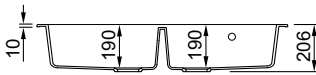

UNICO CORNER

2-bowl corner sink with drainer

FEATURES

- Dimensions (mm)
- Base (mm)
- Hole for built-in installation (mm)
- Bowl 1 depth (mm)
- Bowl 2 depth (mm)
- Installation Position

**830 x 830
Corner**

**As per template*
190
Inset
Reversible**

SUGGESTED ACCESSORIES

MATERIALS AND COLOURS

GRANITEK
NATURAL GRANITE EFFECT

METAL

- **Nero Metal M70** LMUCOR70
- **Titanium M73** LMUCOR73
- **Aluminium M79** LMUCOR79

MATT

- **Nero G40** LGUCOR40
- **Tortora G43** LGUCOR43
- **Cemento G48** LGUCOR48
- **Bianco G68** LGUCOR68
- **Espresso G78** LGUCOR78

CLASSIC

- **Avena G51** LGUCOR51
- **Antracite G59** LGUCOR59
- **Bianco Antico G62** LGUCOR62

*template included in the pack or available for download from the specific download section of the website www.elleci.com/it