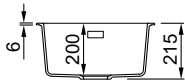

Page 170

Dark Grey
K99

1-bowl sink

FEATURES

Dimensions (mm)	456 x 456
Base (mm)	450 500 if first component (inset), 500 (undermount)
Hole for built-in installation (mm)	445 x 445 R5 (standard), 400 x 400 R10 (undermount)
Bowl depth (mm)	200
Installation Position	Inset, undermount
	Non-reversible