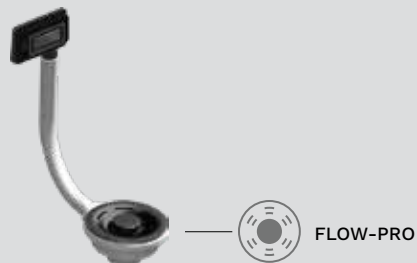

THE MODELS BEST-F WORKSTATION

Sink kit: Space-saving siphon, integrated Flow-Pro waste, rectangular overflow and hooks.

RECOMMENDED ACCESSORIES

93

BEST WORKSTATION CHOPPING BOARD ELEMENT

ATH073QU
Page 167

Finishes

156

FLEX 500 DRAINER ELEMENT

ARS023BK
Page 168

Finishes

153

BEST WORKSTATION COLANDER ELEMENT

AVP034BK
Page 168

Finishes

97

PUSH-CONTROL POP-UP ELEMENT

ASP13002BK
Page 171

Finishes

*For more information go to the accessories section on page 164

THE PERFECT MATCH KITCHEN TAPS

WAVE – Black BK MOKWAVBK

Page 178

Available in these colours

OPTIONAL

ELEMENT KIT BLACK FLOW-PRO + OVERFLOW KITWPT-F-1VSL-L-BK

Page 170