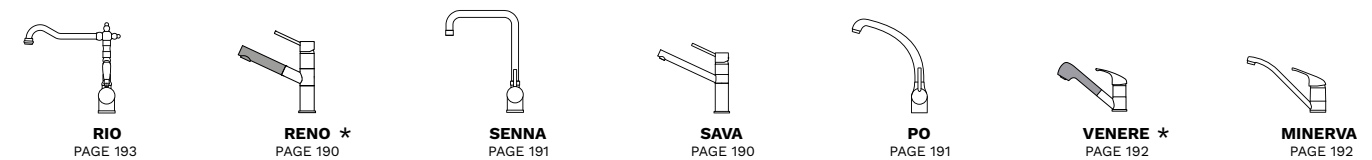

TAP FUNCTIONS

SWIVEL SPOUT

* SPRAYER

JET SWITCH-OVER

FILTERING

RETRACTABLE

FULL COLOUR

ENERGY SAVE CARTRIDGE