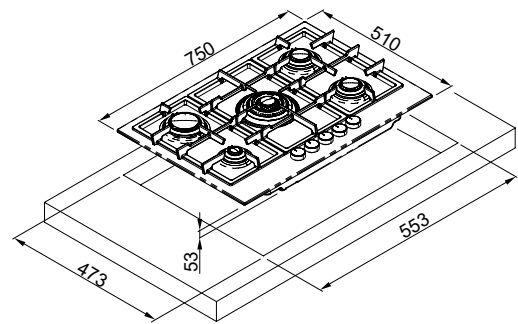

SAFETY

Thermal safety valve.