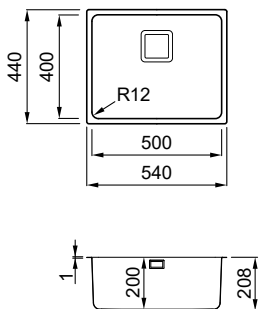

1-bowl sink in brushed AISI 304 stainless steel, thickness 10/10

FEATURES

Dimensions (mm)	540 x 440
Bowl radius (mm)	12
Base (mm)	600
Hole for built-in installation (mm)	530 x 430 R10 (flat), 501 x 401 R13 (undermount), 530 x 430 (flushmount)
Bowl depth (mm)	200
Installation Position	Flat, flushmount, undermount Non-reversible

SUGGESTED ACCESSORIES

Sink kit: Space-saving siphon, wastes, overflow and mounting hooks.