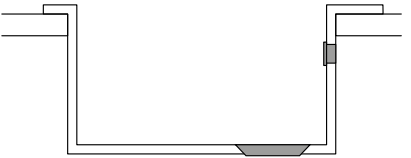

88 WASTE AND OVERFLOW KIT

Waste and overflow kit