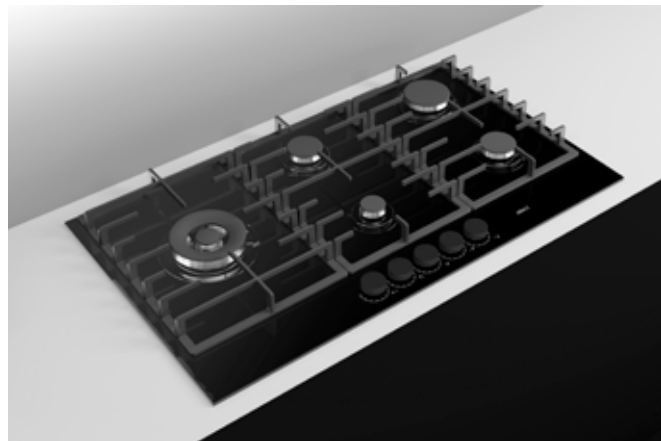

COLLECTION
HOBS
GAS ON GLASS

URBAN 90 **NEW**

90

Tempered glass gas hob 90 cm

FEATURES

1. 5 gas burners
   - 1 auxiliary 1 kW
   - 2 semi-rapid 1.75 kW
   - 1 rapid 2 kW
   - **1 wok burner 4 kW, central left position**
2. Cast iron pan supports and flame cap cover for better heat transmission without waste and dispersion.
   Black soft-touch knobs for more convenient use.
   Step Flame Control: 9 power levels for minimum energy wastage.
   Under-knob electric ignition system.
   LPG nozzle kit supplied.

FINISHES

Black PVGU901BK
K86