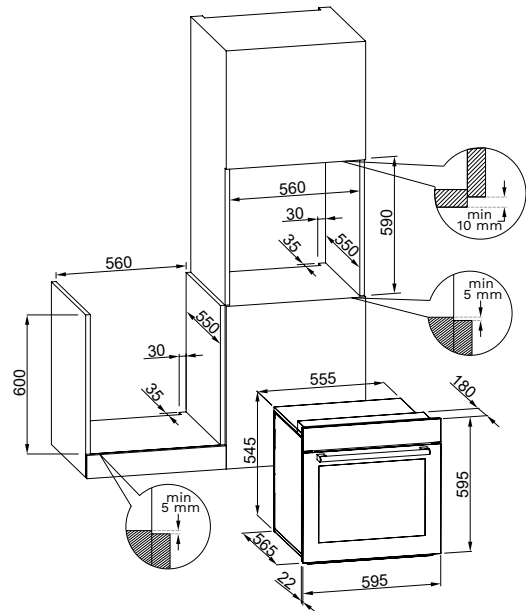

SAFETY

Triple-glass cold door.
Tangential blower cooling.

PLUS

- **COLD DOOR**
- **REMOVABLE GLASS DOOR**
- **XXL CAVITY**
- **WHITE LED DISPLAY**
- **BLACK SOFT-TOUCH KNOBS**
- **TOTAL BLACK GLASS**
- **MULTIFUNCTION**
- **TOUCH CONTROL**

FUNCTION

PLUS