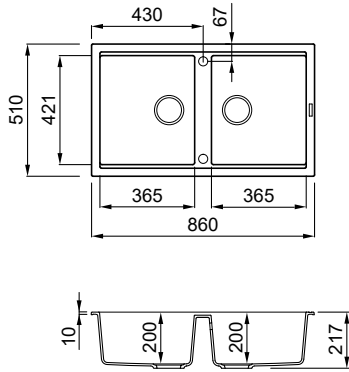

2-bowl sink

FEATURES

Dimensions (mm) **860 x 510**
Base (mm) **900**
Hole for built-in installation (mm) **840 x 480**
Bowl 1 depth (mm) **200**
Bowl 2 depth (mm) **200**
Installation Position **Inset Reversible**

SUGGESTED ACCESSORIES

MATERIALS AND COLOURS

KERATEK CERAMIC NANOTECHNOLOGY DNE	
	Black K86 LKB45086
	Dove Grey K93 LKB45093
	Champagne K95 LKB45095
	White K96 LKB45096
	Light Grey K97 LKB45097
	Dark Grey K99 LKB45099

GRANITEK NATURAL GRANITE EFFECT

METAL		Titanium M73 LMB45073
		Aluminium M79 LMB45079

MATT		Nero G40 LGB45040
		Tortora G43 LGB45043
		Cemento G48 LGB45048
		Bianco G68 LGB45068
		Espresso G78 LGB45078

CLASSIC		Avena G51 LGB45051
		Antracite G59 LGB45059
		Bianco Antico G62 LGB45062