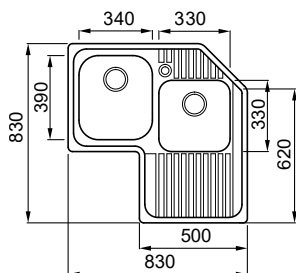

2-bowl corner sink with drainer in brushed AISI 304 stainless steel, thickness 6/10

FEATURES

Dimensions (mm)	830 x 830
Base (mm)	Corner
Hole for built-in installation (mm)	As per template*
Bowl 1 depth (mm)	210
Bowl 2 depth (mm)	200
Installation Position	Inset Non-reversible

SUGGESTED ACCESSORIES

88 156 4 30 9

Sink kit: Space-saving siphon, wastes, overflow and mounting hooks.

*template included in the pack or available for download from the specific download section of the website www.elleci.com/it

MATERIALS AND COLOURS

INOX

Satin finish
ST

LIKORSACDX

Satin finish
ST

LIKORSACSX