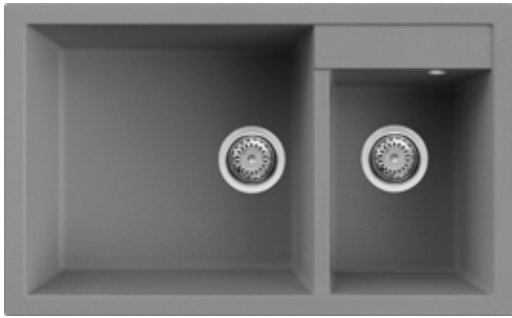

QUADRA 440

Titanium M73