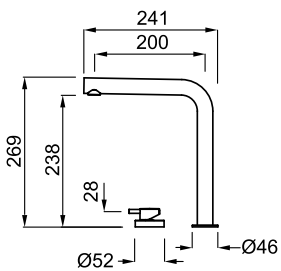

CS Brushed chrome