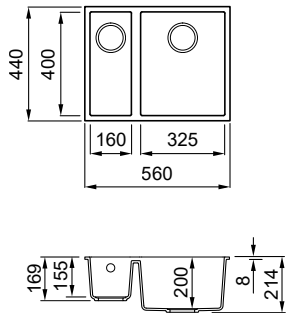

2-bowl sink

FEATURES

Dimensions (mm)	560 x 440
Base (mm)	600
Hole for built-in installation (mm)	520 x 400 R5
Bowl 1 depth (mm)	200
Bowl 2 depth (mm)	155
Installation Position	Undermount Non-reversible

SUGGESTED ACCESSORIES

MATERIALS AND COLOURS

METAL		Black K86	LKQ15086BSO	
		Dove Grey K93	LKQ15093BSO	
		Champagne K95	LKQ15095BSO	
		White K96	LKQ15096BSO	
		Light Grey K97	LKQ15097BSO	
		Dark Grey K99	LKQ15099BSO	
	MATT		Nero Metal M70	LMQ15070BSO
		Titanium M73	LMQ15073BSO	
		Aluminium M79	LMQ15079BSO	
CLASSIC		Nero G40	LGQ15040BSO	
		Tortora G43	LGQ15043BSO	
		Cemento G48	LGQ15048BSO	
		Bianco G68	LGQ15068BSO	
		Espresso G78	LGQ15078BSO	
CLASSIC		Avena G51	LGQ15051BSO	
		Antracite G59	LGQ15059BSO	
		Bianco Antico G62	LGQ15062BSO