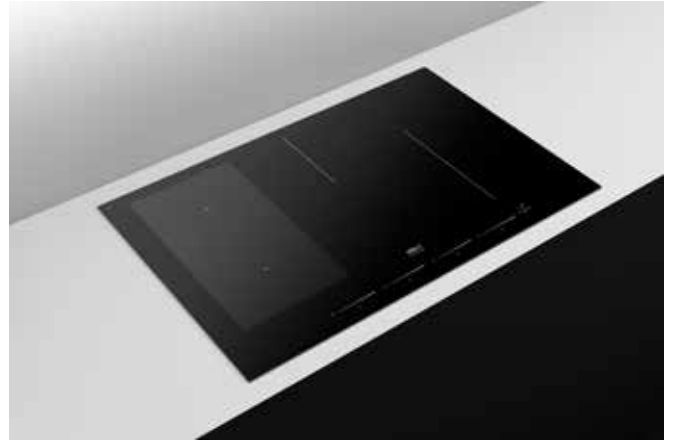

COLLECTION
HOBS
INDUCTION

URBAN 80 NEW

80

Glass ceramic induction hob 80 cm

FEATURES

- 4 cooking zones with **Bridge** function
- 2 * Ø 210 mm 3.0 kW
- Ø 250 mm 2.3 kW
- Ø 145 mm 1.85 kW
- **Stop-Go** control to suspend and restart cooking.
- White LEDs.
- Slider controls.
- Up to 9 power levels.
- 8-level programmable power limiter (1.0 - 1.5 - 2.8 - 3.5 - 3.7 - 4.5 - 6.0 - 7.4 kW).
- Maximum power 7.4 kW.
- Digital programming of cooking time, separate for each cooking zone.
- Timer function with acoustic alarm.
- Automatic switch-off.
- Pan presence sensor.

FINISHES

PVIU801BK