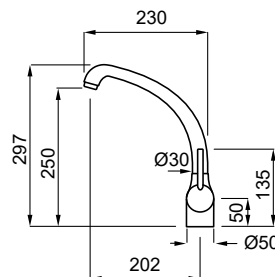

CR Chrome finish

* Colours to match the Keratek and Granitek materials