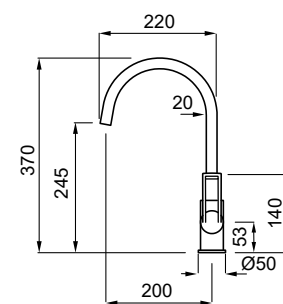

* Colours to match the Keratek and Granitek materials

KITCHEN TAPS