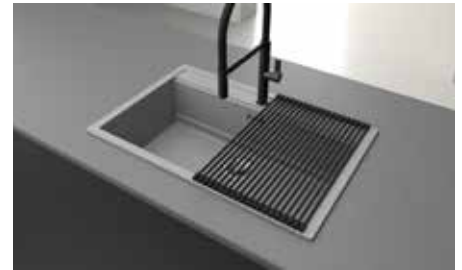

156 FLEX 500 **DRAINER ELEMENT**

Silicone Flex drainer

COLOURS AVAILABLE

● **Black**
ARS023BK

COMPATIBLE WITH

UNICO
QUADRA / QUADRA-A
QUADRA UNDERMOUNT
MASTER
FOX
EGO
EASY
BEST / BEST-A
BEST WORKSTATION / BEST-F WORKSTATION
BEST WORKSTATION-A
LIFE / SKY