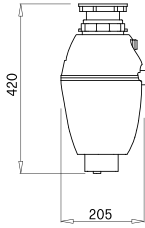

1000 TOP

4.8
KG

FEATURES

Dimensions (mm)
205 X 420
Deluxe 1 Hp
TDH01000

Power in watts: 750
Voltage in VAC: 220/240
Input: 3.4
r/min.: 2800
Weight 4.8
Capacity: 1070 mL.

ACCESSORIES INCLUDED