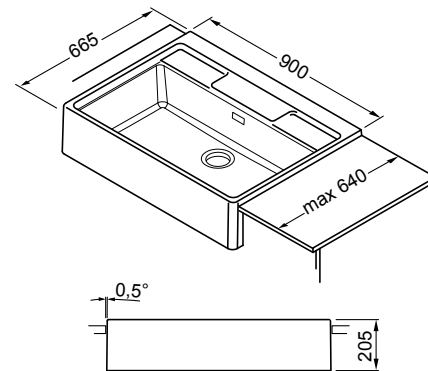

OPTIONAL

MATERIALS AND COLOURS

KERATEX CERAMIC NANOTECHNOLOGY DNR		
	Black K86	LKS90086XLP
	Dove Grey K93	LKS90093XLP
	Champagne K95	LKS90095XLP
	White K96	LKS90096XLP
	Light Grey K97	LKS90097XLP
	Dark Grey K99	LKS90099XLP

1-bowl sink

FEATURES

Dimensions (mm)	900 x 665
Base (mm)	900
Hole for built-in installation (mm)	As per template*
Bowl depth (mm)	200
Installation Position	Overlapping Non-reversible

SUGGESTED ACCESSORIES

193

*template included in the pack or available for download from the specific download section of the website www.elleci.com/it