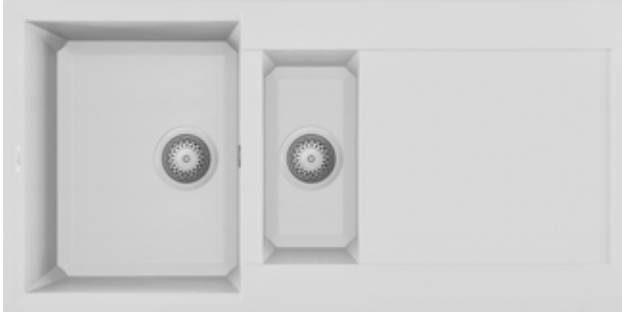

EASY 475

Bianco
G68