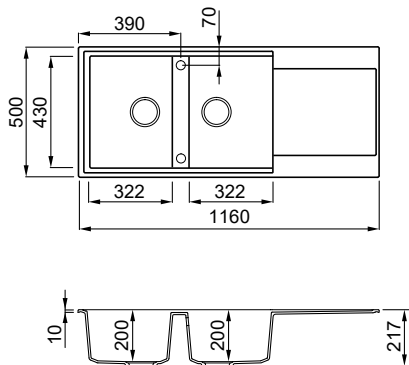

2-bowl sink with drainer

FEATURES

Dimensions (mm) **1160 x 500**
Base (mm) **800**
Hole for built-in installation (mm) **1140 x 480**
Bowl 1 depth (mm) **200**
Bowl 2 depth (mm) **200**
Installation Position **Inset Reversible**

SUGGESTED ACCESSORIES

MATERIALS AND COLOURS

METAL		Nero Metal M70	LMY50070
		Titanium M73	LMY50073
		Aluminium M79	LMY50079
MATT		Nero G40	LGY50040
		Tortora G43	LGY50043
		Cemento G48	LGY50048
		Bianco G68	LGY50068
		Espresso G78	LGY50078
CLASSIC		Avena G51	LGY50051
		Antracite G59	LGY50059
		Bianco Antico G62	LGY50062