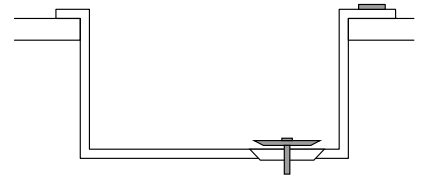

97 PUSH-CONTROL **POP-UP ELEMENT**

1-way automatic waste kit