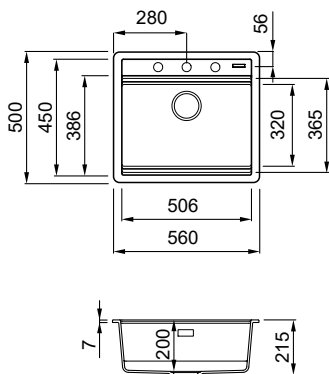

1-bowl sink

FEATURES

Dimensions (mm)	560 x 500
Base (mm)	600
Hole for built-in installation (mm)	As per template*
Bowl depth (mm)	200
Installation Position	Flushmount Non-reversible

SUGGESTED ACCESSORIES

93	97	25	50	153	156	163
164	5	75	71	9		

MATERIALS AND COLOURS

KERATEK CERAMIC NANOTECHNOLOGY DMR			
	Black K86	LKB10586F01	
	White K96	LKB10596F01	
GRANITEK NATURAL GRANITE EFFECT			
MATT		Nero G40	LGB10540F01
		Bianco G68	LGB10568F01