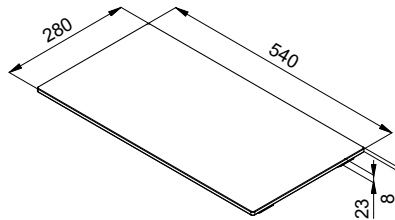

88 SLIDING 50 **CHOPPING BOARD ELEMENT**

Multifunction HPL chopping board