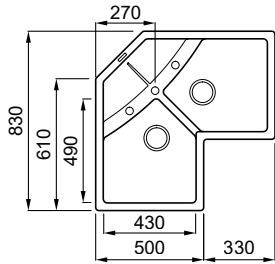

UNICO CORNER

2-bowl corner sink with drainer

FEATURES

- Dimensions (mm)
- Base (mm)
- Hole for built-in installation (mm)
- Bowl 1 depth (mm)
- Bowl 2 depth (mm)
- Installation Position

**830 x 830
Corner**

**As per template*
190
Inset
Reversible**

SUGGESTED ACCESSORIES

MATERIALS AND COLOURS

GRANITEK
NATURAL GRANITE EFFECT

METAL

- **Nero Metal M70** LMUCOR70
- **Titanium M73** LMUCOR73
- **Aluminium M79** LMUCOR79

MATT

- **Nero G40** LGUCOR40
- **Tortora G43** LGUCOR43
- **Cemento G48** LGUCOR48
- **Bianco G68** LGUCOR68
- **Espresso G78** LGUCOR78

CLASSIC

- **Avena G51** LGUCOR51
- **Antracite G59** LGUCOR59
- **Bianco Antico G62** LGUCOR62

*template included in the pack or available for download from the specific download section of the website www.elleci.com/it