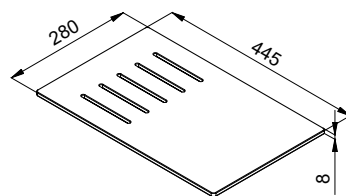

89 BEST LINE **CHOPPING BOARD ELEMENT**

Multifunction HPL chopping board