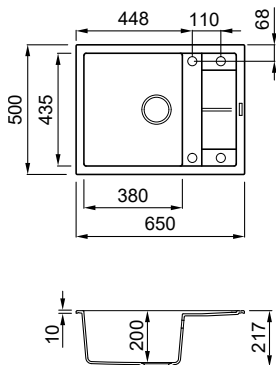

1-bowl sink with drainer

FEATURES

Dimensions (mm) **650 x 500**
Base (mm) **500**
Hole for built-in installation (mm) **630 x 480**
Bowl depth (mm) **200**
Installation Position **Inset**
Position **Reversible**

SUGGESTED ACCESSORIES

88	97	25	50	156	163	4	5
75	71	9	194	195			

MATERIALS AND COLOURS

KERATEK CERAMIC NANOTECHNOLOGY ONE		
	Black K86	LKU12586
	Dove Grey K93	LKU12593
	White K96	LKU12596
	Light Grey K97	LKU12597

GRANITEK NATURAL GRANITE EFFECT			
METAL		Nero Metal M70	LMU12570
		Titanium M73	LMU12573
		Aluminium M79	LMU12579

MATT		Nero G40	LGU12540
		Tortora G43	LGU12543
		Cemento G48	LGU12548
		Bianco G68	LGU12568

CLASSIC		Espresso G78	LGU12578
		Avena G51	LGU12551
		Antracite G59	LGU12559

		Bianco Antico G62	LGU12562