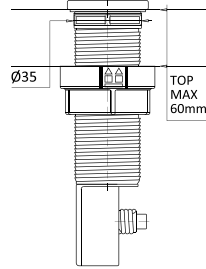

97 PUSH-CONTROL **POP-UP ELEMENT**

1-way automatic waste kit