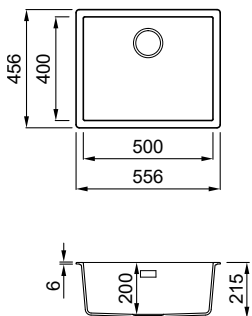

1-bowl sink

FEATURES

Dimensions (mm)	556 x 456
Base (mm)	600
Hole for built-in installation (mm)	545 x 445 R5 (standard), 500 x 400 R10 (undermount)
Bowl depth (mm)	200
Installation Position	Inset, undermount Non-reversible

SUGGESTED ACCESSORIES

MATERIALS AND COLOURS

KERATEX CERAMIC NANOTECHNOLOGY DUNE		
	Black K86	LKZ10586
	Dove Grey K93	LKZ10593
	Champagne K95	LKZ10595
	White K96	LKZ10596
	Light Grey K97	LKZ10597
	Dark Grey K99	LKZ10599