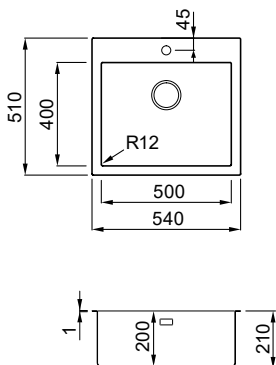

1-bowl sink in brushed AISI 304 stainless steel, thickness 10/10

FEATURES

Dimensions (mm)	540 x 510
Bowl radius (mm)	12
Base (mm)	600
Hole for built-in installation (mm)	530 x 495 R10 (flat), 530 x 495 (flushmount)
Bowl depth (mm)	200
Installation Position	Flat, flushmount Non-reversible

Edge-mounted tap base

SUGGESTED ACCESSORIES

Sink kit: Space-saving siphon, wastes, overflow and mounting hooks.