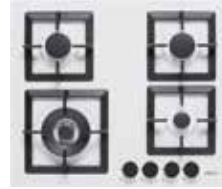

Bianco PGSP60168WS
G68