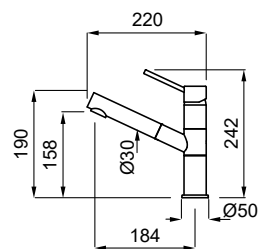

FINISHES

Chrome finish CR	MIKRENCR

COLOUR *

Black K86	MKKREN86
White K96	MKKREN96
Nero Metal M70	MMKREN70
Titanium M73	MMKREN73
Aluminium M79	MMKREN79
Nero G40	MGKREN40
Tortora G43	MGKREN43
Cemento G48	MGKREN48
Bianco G68	MGKREN68
Espresso G78	MGKREN78
Avena G51	MGKREN51
Antracite G59	MGKREN59
Bianco Antico G62	MGKREN62

* Colours to match the Keratek and Granitek materials