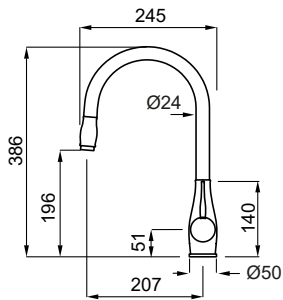

NEVA

FEATURES

Base (mm)	50
Spout rotation	360°
Flexi-hose type	Stainless steel 3/8"
Flexi-hose length	400 mm
Cartridge (ø mm)	35
Worktop hole (mm)	35

FINISHES

	Stainless steel MIKNEVIN
	IN

COLOUR *

	Nero G40	MGKNEV40
	Bianco G68	MGKNEV68
	Avena G51	MGKNEV51
	Antracite G59	MGKNEV59
	Bianco Antico G62	MGKNEV62

DANUBIO

FEATURES

Base (mm)	50
Spout rotation	360°
Flexi-hose type	Stainless steel 3/8"
Flexi-hose length	350 mm
Cartridge (ø mm)	40
Worktop hole (mm)	35

FINISHES

	Chrome finish MIKDANCR
	CR

COLOUR *

	Nero G40	MGKDAN40
	Bianco G68	MGKDAN68
	Avena G51	MGKDAN51

* Colours to match the Keratek and Granitek materials