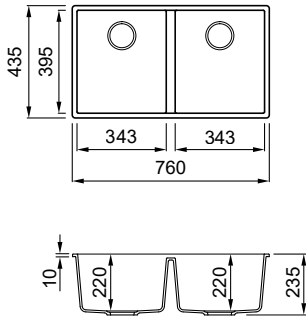

2-bowl sink

FEATURES

Dimensions (mm)	760 x 435
Base (mm)	800
Hole for built-in installation (mm)	720 x 395 R5
Bowl 1 depth (mm)	220
Bowl 2 depth (mm)	220
Installation Position	Undermount Non-reversible

SUGGESTED ACCESSORIES

MATERIALS AND COLOURS

KERATEK
GERMIC NANOTECHNOLOGY ON

	Black K86	LKQ35086BSO
	Dove Grey K93	LKQ35093BSO
	Champagne K95	LKQ35095BSO
	White K96	LKQ35096BSO
	Light Grey K97	LKQ35097BSO
	Dark Grey K99	LKQ35099BSO

GRANITEK
NATURAL GRANITE EFFECT

METAL		Nero Metal M70	LMQ35070BSO
		Titanium M73	LMQ35073BSO
		Aluminium M79	LMQ35079BSO
MATT		Nero G40	LGQ35040BSO
		Tortora G43	LGQ35043BSO
		Cemento G48	LGQ35048BSO
		Bianco G68	LGQ35068BSO
		Espresso G78	LGQ35078BSO
CLASSIC		Avena G51	LGQ35051BSO
		Antracite G59	LGQ35059BSO
		Bianco Antico G62	LGQ35062BSO