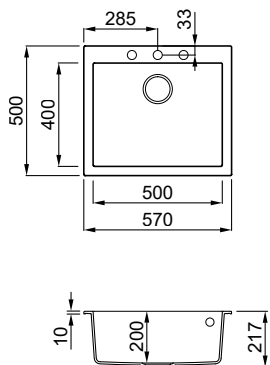

1-bowl sink

FEATURES

Dimensions (mm)	570 x 500
Base (mm)	600
Hole for built-in installation (mm)	550 x 480
Bowl depth (mm)	200
Installation Position	Inset Non-reversible

SUGGESTED ACCESSORIES

91	97	25	50	152	163	4
5	75	67	9			