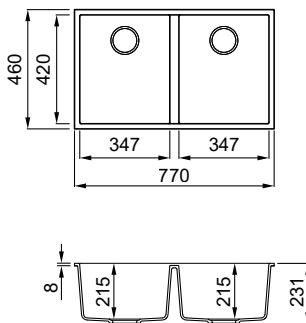

2-bowl sink

FEATURES

Dimensions (mm)	770 x 460
Base (mm)	900
Hole for built-in installation (mm)	730 x 420 R5
Bowl 1 depth (mm)	215
Bowl 2 depth (mm)	215
Installation Position	Undermount Non-reversible

SUGGESTED ACCESSORIES

MATERIALS AND COLOURS

GRANITEK
NATURAL GRANITE EFFECT

METAL		Titanium M73	LMQ34073BSC
		Aluminium M79	LMQ34079BSC
MATT		Nero G40	LGQ34040BSC
		Tortora G43	LGQ34043BSC
		Bianco G68	LGQ34068BSC
CLASSIC		Avena G51	LGQ34051BSC