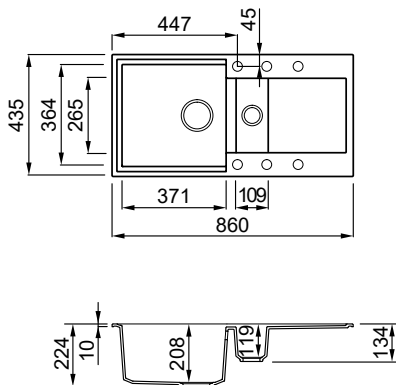

1½-bowl sink with drainer

FEATURES

Dimensions (mm)	860 x 435
Base (mm)	600
Hole for built-in installation (mm)	840 x 415
Bowl 1 depth (mm)	210
Bowl 2 depth (mm)	120
Installation Position	Inset Reversible

SUGGESTED ACCESSORIES

MATERIALS AND COLOURS

GRANITEK
NATURAL GRANITE EFFECT

METAL		Nero Metal M70	LMY42570
		Titanium M73	LMY42573
		Aluminium M79	LMY42579

MATT		Nero G40	LGY42540
		Tortora G43	LGY42543
		Cemento G48	LGY42548
		Bianco G68	LGY42568
		Espresso G78	LGY42578

CLASSIC		Avena G51	LGY42551
		Antracite G59	LGY42559
		Bianco Antico G62	LGY42562