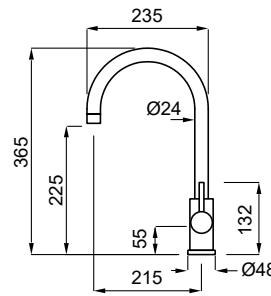

* Colours to match the Keratek and Granitek materials