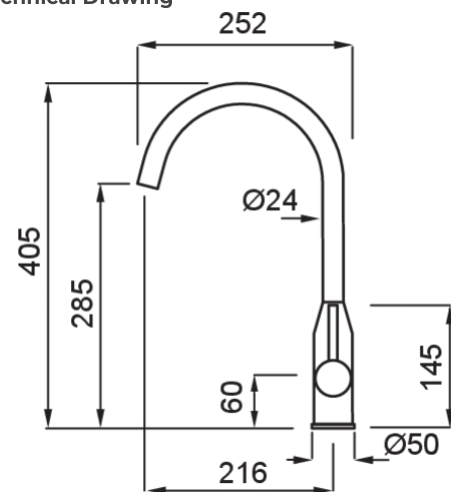

## ADIGE

0

**Description** Single-lever tap with swivel spout

**Model** ADIGE

**Base (mm)** 50

**Bowl Depth (ømm)** 35

**Bowl Depth** 360°

**Flexi-hose** Stainless Steel 3/8"

**Bowl Depth (ømm)** 35

0

**Gross Weight (kg)** 2,14

**Net Weight (kg)** 1,84

**Packaging Dimension (kg)** 56 x 29,5 x 7,5

**0 (kg)** 0,012

0

**Packaging** Cardboard box

## Technical Drawing