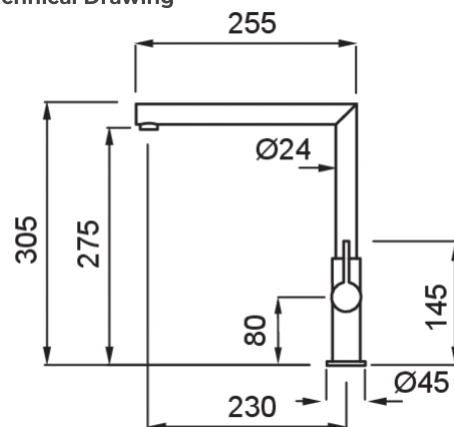

ARES

Technical Drawing

0

Description Single-lever tap with swivel spout

Model ARES

Base (mm) 45

Bowl Depth (ømm) 35

Bowl Depth 360°

Flexi-hose Stainless Steel 3/8"

Bowl Depth (ømm) 25

0

Gross Weight (kg) 1,60

Net Weight (kg) 0,81

Packaging Dimension (kg) 48,5 x 25 x 9

0 (kg) 0,011

0