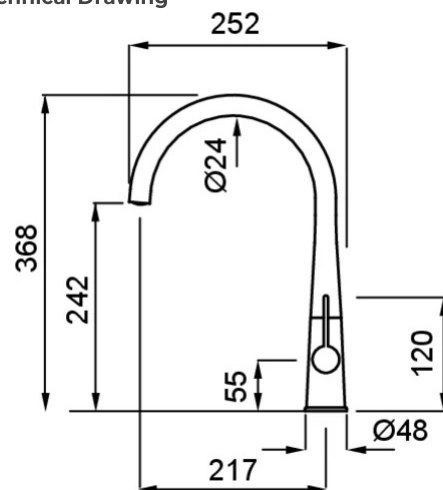

Technical Drawing

GRANITEK

METAL