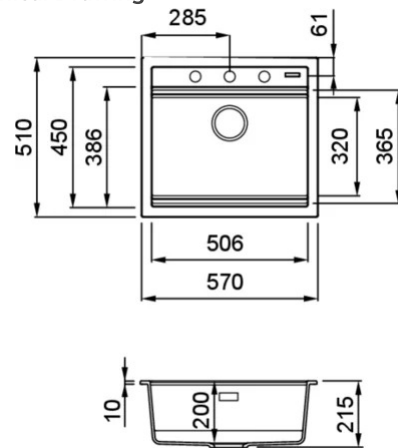

### Technical Drawing

0

**Description** 1-bowl sink

**Model** BEST 105

**Base (mm)** 600

**0** Inset

**Dimensions (mm)** 570 x 510

**Hole for built-in installation (mm)** 550 x 480

**Number of Bowls** 1

**Bowl Depth (mm)** 200

0

**Gross Weight (kg)** 13,60

**Net Weight (kg)** 10,00

**Packaging Dimension (kg)** 690 x 575 x 300

**0 (kg)** 0,119

0