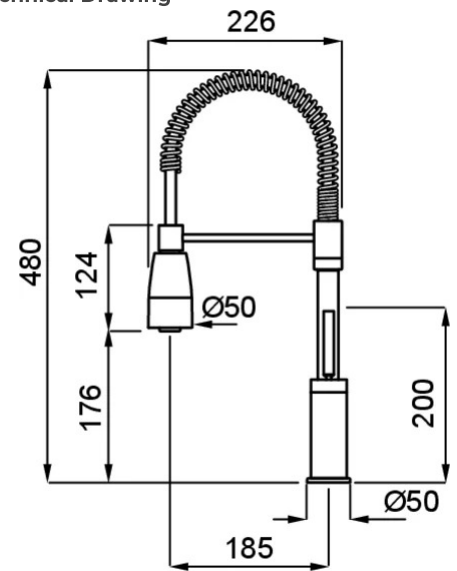

Technical Drawing