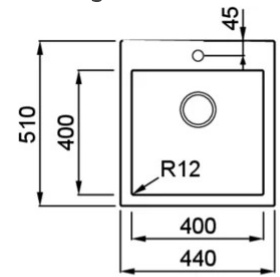

COMPASS 400

Technical Drawing

0

Description	1-bowl sink
Model	COMPASS 400
Base (mm)	450 (Flat), 450 (Flushmount), 600 (Undermount)
0	Flat, Flushmount
Dimensions (mm)	440 x 510
Hole for built-in installation (mm)	430 x 495 R10 (Flat), 430 x 495 (Flushmount)
Number of Bowls	1
Bowl Depth (mm)	200