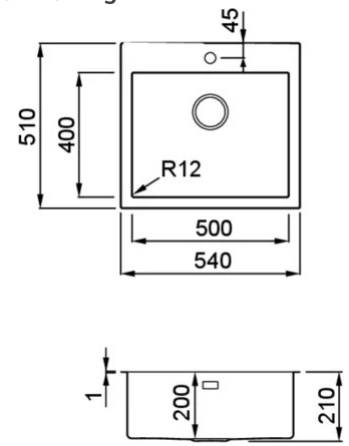

COMPASS 500

0

Description	1-bowl sink
Model	COMPASS 500
Base (mm)	600 (Flat), 600 (Flushmount), 600 (Undermount)
0	Flat, Flushmount
Dimensions (mm)	540 x 510
Hole for built-in installation (mm)	530 x 495 R10 (Flat), 530 x 495 (Flushmount)
Number of Bowls	1
Bowl Depth (mm)	200

Technical Drawing

INOX

LIM500SAC SATIN FINISH
8031873604820