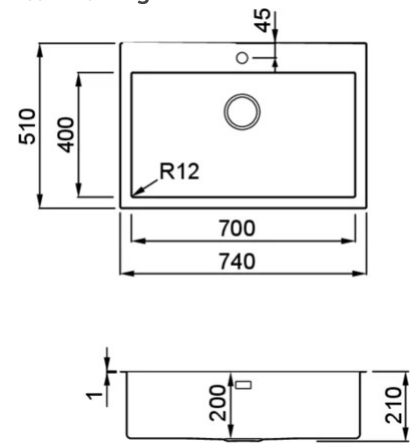

### Technical Drawing

0

<b>Description</b>	1-bowl sink
<b>Model</b>	COMPASS 700
<b>Base (mm)</b>	800 (Inset), 800 (Flushmount)
<b>0</b>	Flat, Flushmount
<b>Dimensions (mm)</b>	740 x 510
<b>Hole for built-in installation (mm)</b>	730 x 495 R10 (Flat), 730 x 495 (Flushmount)
<b>Number of Bowls</b>	1
<b>Bowl Depth (mm)</b>	200