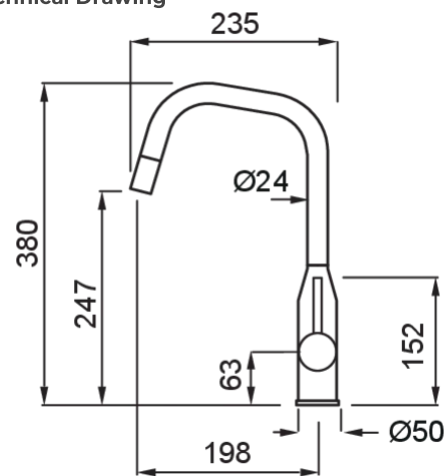

## DORA PLUS

0

<b>Description</b>	Single-lever tap with swivel spout and pull-out sprayer
<b>Model</b>	DORA PLUS
<b>Base (mm)</b>	50
<b>Bowl Depth (ømm)</b>	35
<b>Bowl Depth</b>	360°
<b>Flexi-hose</b>	Stainless Steel 3/8"
<b>Bowl Depth (ømm)</b>	35

0

<b>Gross Weight (kg)</b>	2,14
<b>Net Weight (kg)</b>	1,84
<b>Packaging Dimension (kg)</b>	56 x 29,5 x 7,5
<b>0 (kg)</b>	0,012

0

<b>Packaging</b>	Cardboard box
------------------	---------------

## Technical Drawing