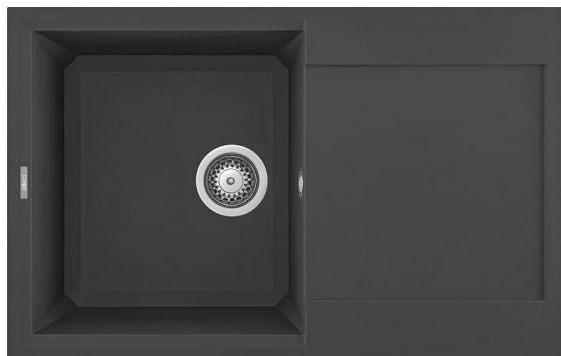

EASY 300

Technical Drawing

0

Description	1-bowl sink with drainer
Model	EASY 300
Base (mm)	500 600 if first component
0	Inset
Dimensions (mm)	790 x 500
Hole for built-in installation (mm)	770 x 480
Number of Bowls	1
Bowl Depth (mm)	220

0

Gross Weight (kg)	15,93
Net Weight (kg)	10,50
Packaging Dimension (kg)	870 x 575 x 300
0 (kg)	0,150

0

Packaging	Cardboard and polyethylene
0	Space-saving siphon, wastes and hooks.

GRANITEK

METAL

LMY30073 M73
8032557957867