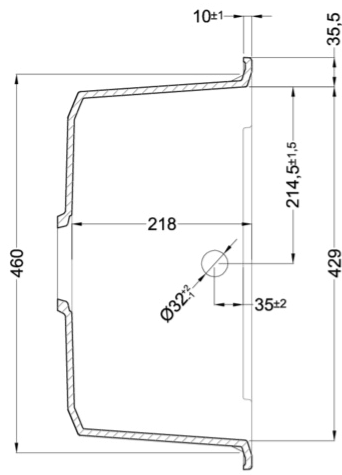

EASY 300

Technical Drawing

0

Description	1-bowl sink with drainer
Model	EASY 300
Base (mm)	500 600 if first component
0	Inset
Dimensions (mm)	790 x 500
Hole for built-in installation (mm)	770 x 480
Number of Bowls	1
Bowl Depth (mm)	220

0

Gross Weight (kg)	15,93
Net Weight (kg)	10,50
Packaging Dimension (kg)	870 x 575 x 300
0 (kg)	0,150

0

Packaging	Cardboard and polyethylene
0	Space-saving siphon, wastes and hooks.

GRANITEK

METAL

LMY30073 M73
8032557957867

GRANITEK

CLASSIC

LGY30051 G51
8032557043027

LGY30059 G59
8032557041887

LGY30062 G62
8032557041870

Easy 300

general tolerances where not expressly communicated ± 1 mm
 connection dimensions according to UNI EN 695
 eventual exceptions are reported with *