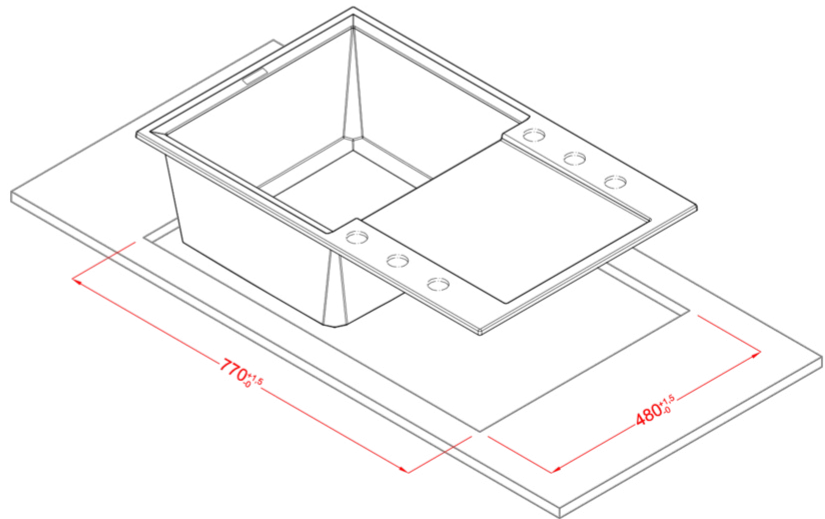

EASY 300

Technical Drawing

0

Description	1-bowl sink with drainer
Model	EASY 300
Base (mm)	500 600 if first component
0	Inset
Dimensions (mm)	790 x 500
Hole for built-in installation (mm)	770 x 480
Number of Bowls	1
Bowl Depth (mm)	220

GRANITEK

CLASSIC

LGY30051 G51
8032557043027

LGY30059 G59
8032557041887

LGY30062 G62
8032557041870

Easy 300

general tolerances where not expressly communicated ± 1 mm
 connection dimensions according to UNI EN 695
 eventual exceptions are reported with *