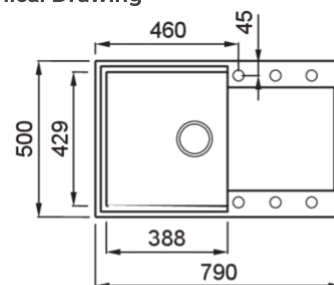

EASY 300

Technical Drawing

0

Description	1-bowl sink with drainer
Model	EASY 300
Base (mm)	500 600 if first component
0	Inset
Dimensions (mm)	790 x 500
Hole for built-in installation (mm)	770 x 480
Number of Bowls	1
Bowl Depth (mm)	220

0

Gross Weight (kg)	15,93
Net Weight (kg)	10,50
Packaging Dimension (kg)	870 x 575 x 300
0 (kg)	0,150

0

Packaging	Cardboard and polyethylene
0	Space-saving siphon, wastes and hooks.

GRANITEK

METAL

LMY30073 M73
8032557957867