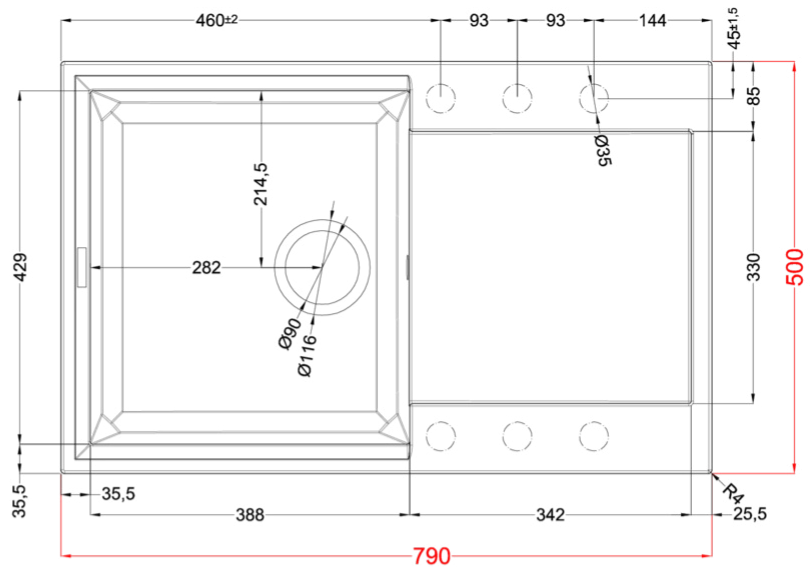

EASY 300

Technical Drawing

0

Description	1-bowl sink with drainer
Model	EASY 300
Base (mm)	500 600 if first component
0	Inset
Dimensions (mm)	790 x 500
Hole for built-in installation (mm)	770 x 480
Number of Bowls	1
Bowl Depth (mm)	220

0

Gross Weight (kg)	15,93
Net Weight (kg)	10,50
Packaging Dimension (kg)	870 x 575 x 300
0 (kg)	0,150

0

Packaging	Cardboard and polyethylene
0	Space-saving siphon, wastes and hooks.

GRANITEK

METAL

LMY30073 M73
8032557957867

GRANITEK

CLASSIC

LGY30051 G51
8032557043027

LGY30059 G59
8032557041887

LGY30062 G62
8032557041870

Easy 300

general tolerances where not expressly communicated ± 1 mm
 connection dimensions according to UNI EN 695
 eventual exceptions are reported with *