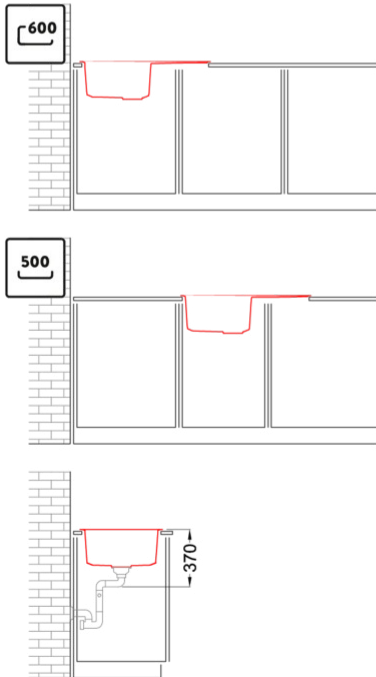

EASY 300

Technical Drawing

0

Description	1-bowl sink with drainer
Model	EASY 300
Base (mm)	500 600 if first component
0	Inset
Dimensions (mm)	790 x 500
Hole for built-in installation (mm)	770 x 480
Number of Bowls	1
Bowl Depth (mm)	220

GRANITEK

CLASSIC

LGY30051 G51
8032557043027

LGY30059 G59
8032557041887

LGY30062 G62
8032557041870

Easy 300

general tolerances where not expressly communicated ± 1 mm
 connection dimensions according to UNI EN 695
 eventual exceptions are reported with *