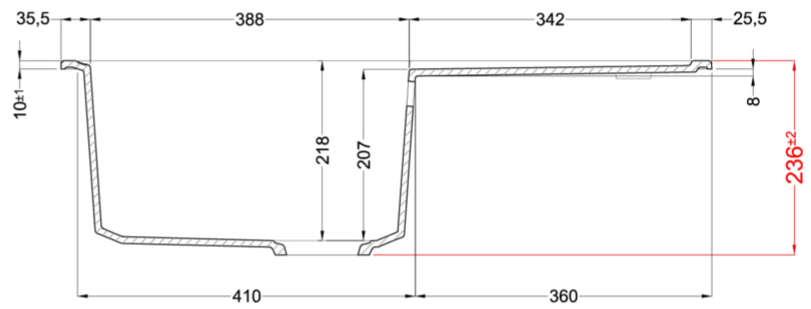

EASY 300

Technical Drawing

0

Description	1-bowl sink with drainer
Model	EASY 300
Base (mm)	500 600 if first component
0	Inset
Dimensions (mm)	790 x 500
Hole for built-in installation (mm)	770 x 480
Number of Bowls	1
Bowl Depth (mm)	220

GRANITEK

CLASSIC

LGY30051 G51
8032557043027

LGY30059 G59
8032557041887

LGY30062 G62
8032557041870

Easy 300

general tolerances where not expressly communicated ± 1 mm
 connection dimensions according to UNI EN 695
 eventual exceptions are reported with *