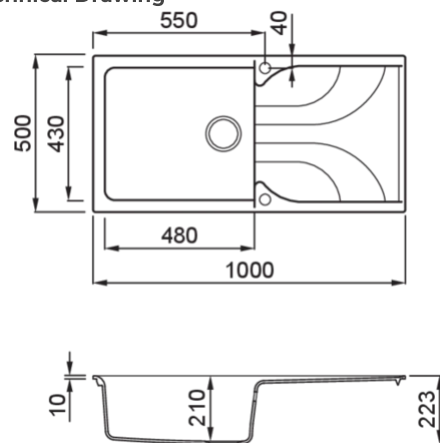

EGO 480

Technical Drawing

0

Description 1-bowl sink with drainer

Model EGO 480

Base (mm) 600

0 Inset

Dimensions (mm) 1000 x 500

Hole for built-in installation (mm) 980 x 485

Number of Bowls 1

Bowl Depth (mm) 210

0

Gross Weight (kg) 19,57

Net Weight (kg) 13,60

Packaging Dimension (kg) 1080 x 575 x 300

0 (kg) 0,186