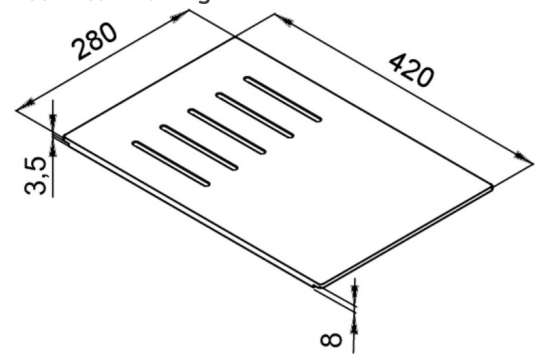

ELEMENT 420 CHOPPING BOARD

Technical Drawing

0

Description	Multifunction HPL Chopping Board
Model	ELEMENT 420 CHOPPING BOARD
Dimensions (mm)	280 x 420 x 8