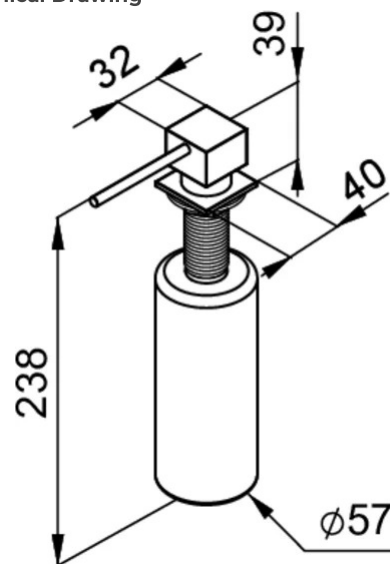

ELEMENT SQUARE SOAP DISPENSER

0

Technical Drawing

AD102301 CR
8031873800376