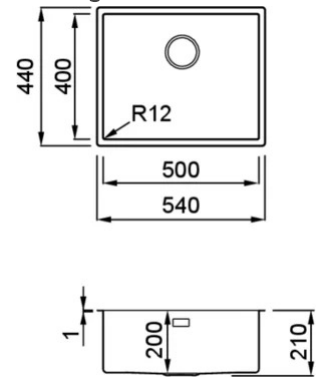

ESPRIT 500

Technical Drawing

0

| | |
|--|--|
| Description | 1-bowl sink |
| Model | ESPRIT 500 |
| Base (mm) | 600 (Flat), 600 (Flushmount), 600 (Undermount) |
| 0 | Flat, Flushmount, Undermount |
| Dimensions (mm) | 540 x 440 |
| Hole for built-in installation (mm) | 530 x 430 (Flat), 530 x 430 (Flushmount), 500 x 400 R25 (Undermount) |
| Number of Bowls | 1 |
| Bowl Depth (mm) | 200 |

INOX

LIE500SAC SATIN FINISH
8031873604851