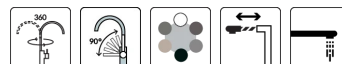

Technical Drawing