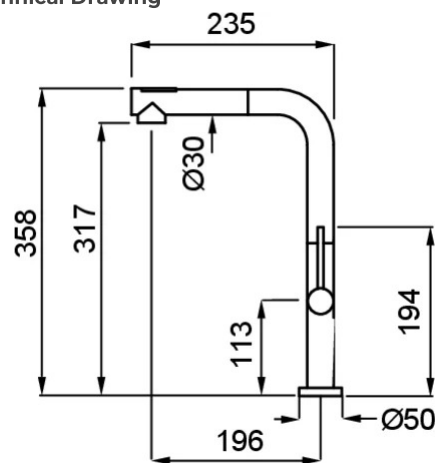

Technical Drawing

KERATEK

CROMATO