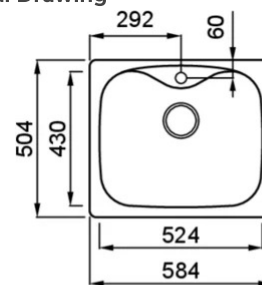

Technical Drawing