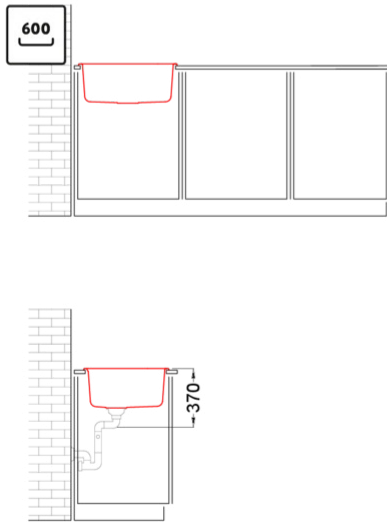

Fox 200

general tolerances where not expressly communicated ±1 mm
connection dimensions according to UNI EN 695
eventual exceptions are reported with *

elleci