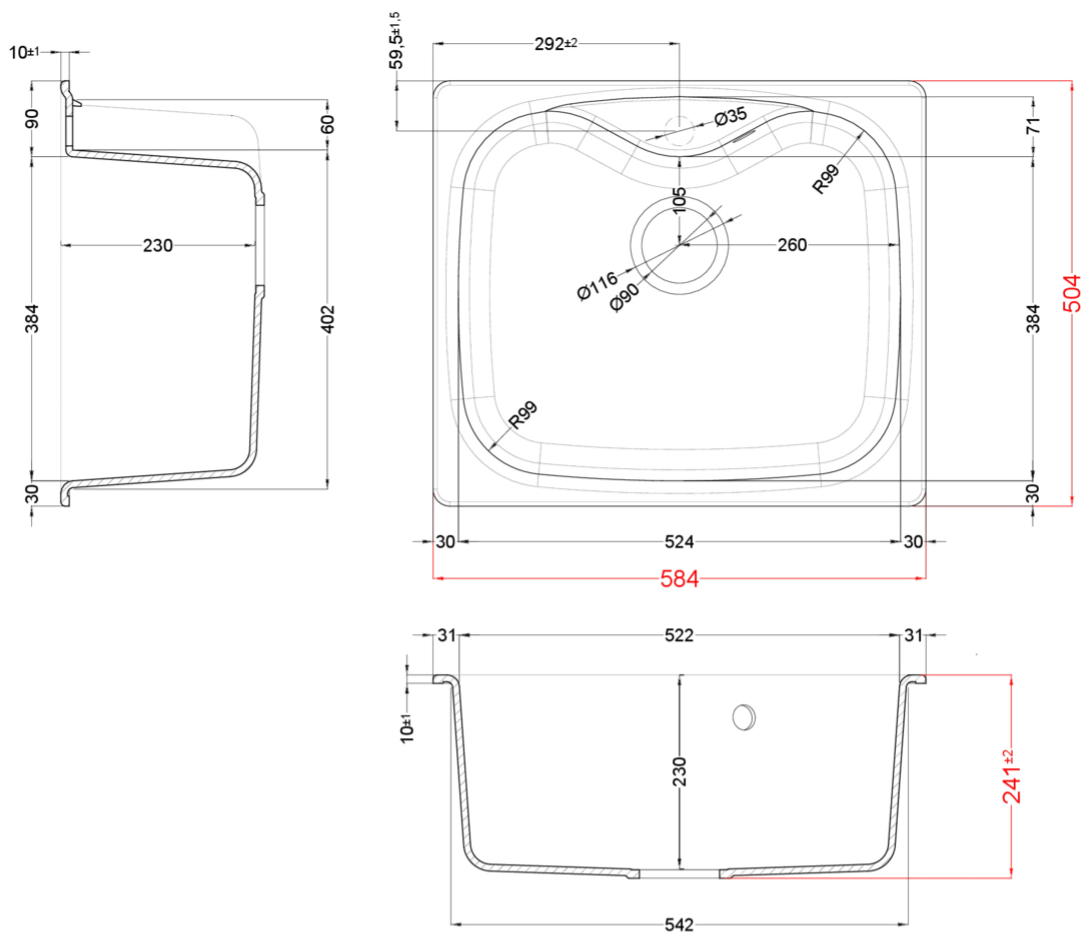

FOX 200

0

Description 1-bowl sink

Model FOX 200

Base (mm) 600

0 Inset

Dimensions (mm) 584 x 504

Hole for built-in installation (mm) 560 x 480 R32

Number of Bowls 1

Bowl Depth (mm) 230

0

Gross Weight (kg) 14,01

Net Weight (kg) 8,90

Packaging Dimension (kg) 690 x 575 x 300

0 (kg) 0,119

0

Fox 200

general tolerances where not expressly communicated ±1 mm
 connection dimensions according to UNI EN 695
 eventual exceptions are reported with *

elleci