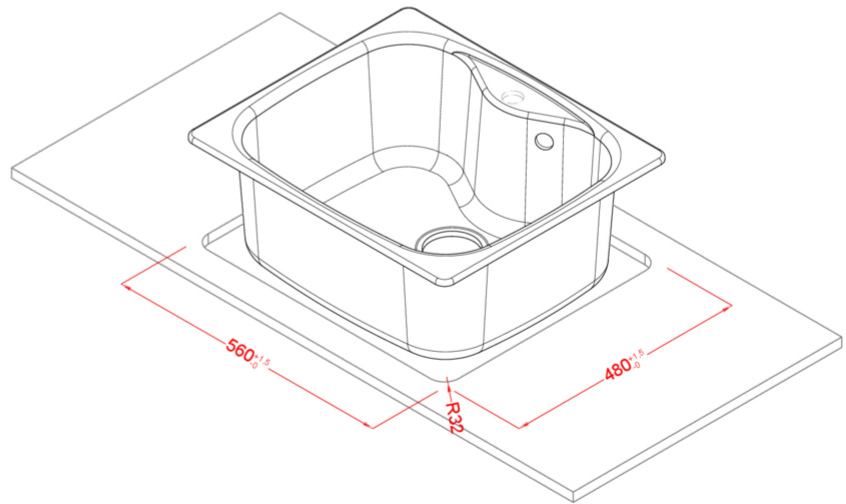

Fox 200

general tolerances where not expressly communicated ±1 mm
connection dimensions according to UNI EN 695
eventual exceptions are reported with *

elleci