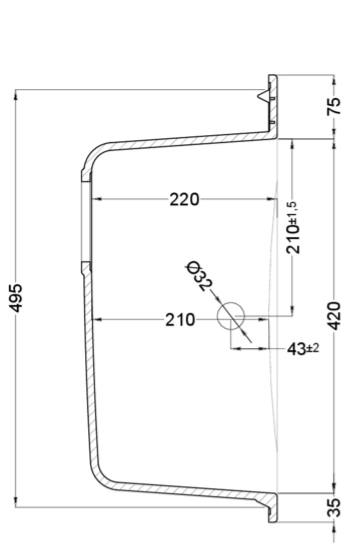

FOX 340

Technical Drawing

0	
Description	2-bowl sink
Model	FOX 340
Base (mm)	800
0	Inset
Dimensions (mm)	800 x 530
Hole for built-in installation (mm)	780 x 520 R32
Number of Bowls	2
0	
Gross Weight (kg)	18,78
Net Weight (kg)	13,70
Packaging Dimension (kg)	900 x 630 x 300
0 (kg)	0,170
0	
Packaging	Cardboard and polystyrene
0	Space-saving siphon, wastes and hooks.

LGF34062BTP G62
8032861051701

Fox 340

general tolerances where not expressly communicated ±1 mm
 connection dimensions according to UNI EN 695
 eventual exceptions are reported with *