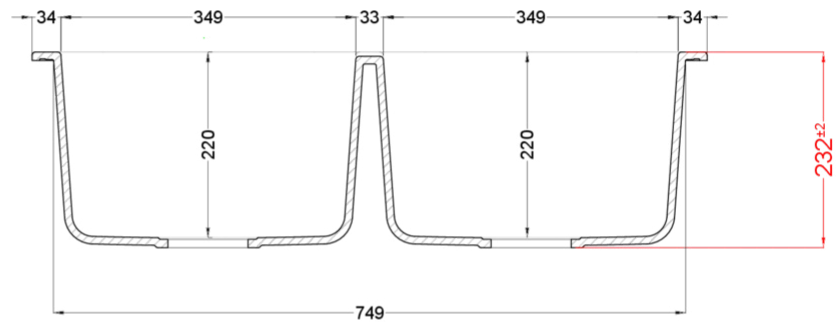

FOX 340

Technical Drawing

0	
Description	2-bowl sink
Model	FOX 340
Base (mm)	800
0	Inset
Dimensions (mm)	800 x 530
Hole for built-in installation (mm)	780 x 520 R32
Number of Bowls	2
0	
Gross Weight (kg)	18,78
Net Weight (kg)	13,70
Packaging Dimension (kg)	900 x 630 x 300
0 (kg)	0,170
0	
Packaging	Cardboard and polystyrene
0	Space-saving siphon, wastes and hooks.

LGF34062BTP G62
8032861051701

Fox 340

general tolerances where not expressly communicated ±1 mm
 connection dimensions according to UNI EN 695
 eventual exceptions are reported with *