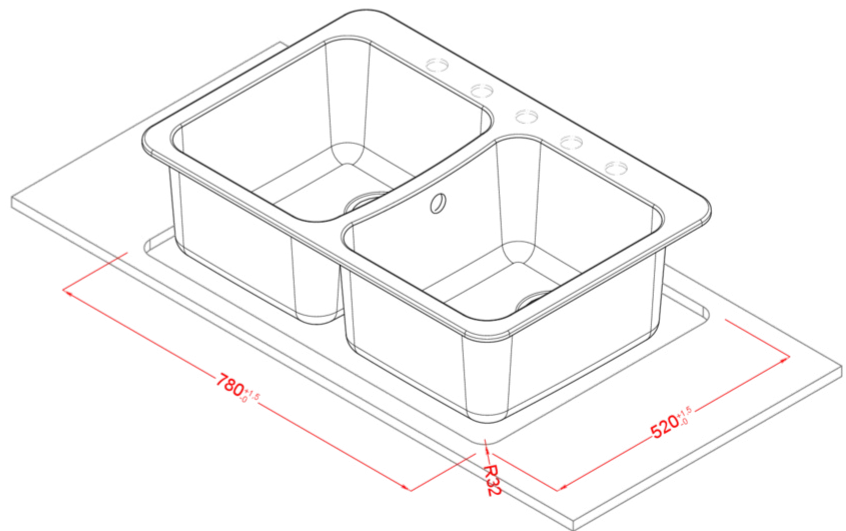

Fox 340

general tolerances where not expressly communicated ±1 mm
connection dimensions according to UNI EN 695
eventual exceptions are reported with *