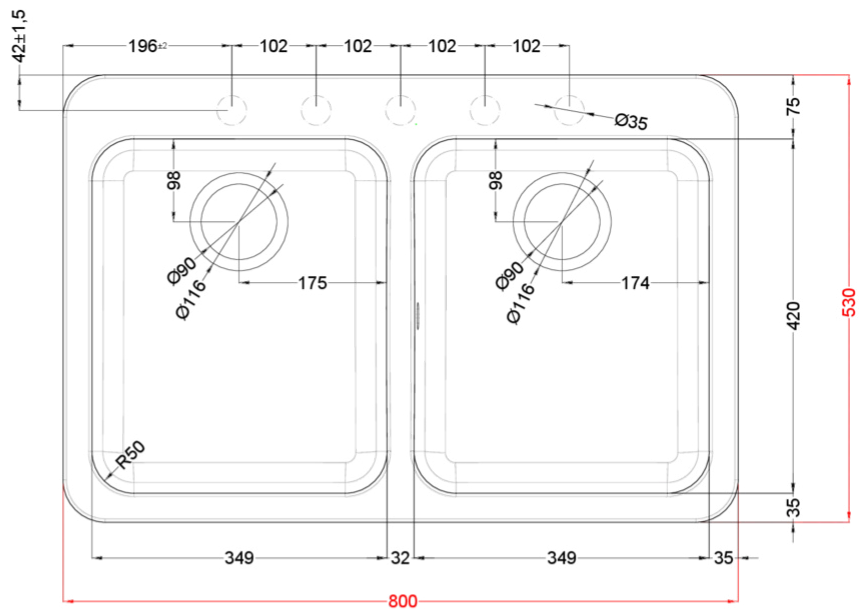

FOX 340

Technical Drawing

0	
Description	2-bowl sink
Model	FOX 340
Base (mm)	800
0	Inset
Dimensions (mm)	800 x 530
Hole for built-in installation (mm)	780 x 520 R32
Number of Bowls	2
0	
Gross Weight (kg)	18,78
Net Weight (kg)	13,70
Packaging Dimension (kg)	900 x 630 x 300
0 (kg)	0,170
0	
Packaging	Cardboard and polystyrene
0	Space-saving siphon, wastes and hooks.

LGF34062BTP G62
8032861051701

Fox 340

general tolerances where not expressly communicated ±1 mm
 connection dimensions according to UNI EN 695
 eventual exceptions are reported with *