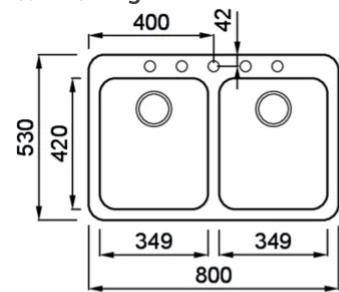

FOX 340

Technical Drawing

0	
Description	2-bowl sink
Model	FOX 340
Base (mm)	800
0	Inset
Dimensions (mm)	800 x 530
Hole for built-in installation (mm)	780 x 520 R32
Number of Bowls	2
0	
Gross Weight (kg)	18,78
Net Weight (kg)	13,70
Packaging Dimension (kg)	900 x 630 x 300
0 (kg)	0,170
0	
Packaging	Cardboard and polystyrene
0	Space-saving siphon, wastes and hooks.

LGF34062BTP G62
8032861051701

Fox 340

general tolerances where not expressly communicated ±1 mm
 connection dimensions according to UNI EN 695
 eventual exceptions are reported with *