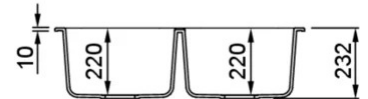

FOX 340

Technical Drawing

0	
Description	2-bowl sink
Model	FOX 340
Base (mm)	800
0	Inset
Dimensions (mm)	800 x 530
Hole for built-in installation (mm)	780 x 520 R32
Number of Bowls	2
0	
Gross Weight (kg)	18,78
Net Weight (kg)	13,70
Packaging Dimension (kg)	900 x 630 x 300
0 (kg)	0,170
0	
Packaging	Cardboard and polystyrene
0	Space-saving siphon, wastes and hooks.