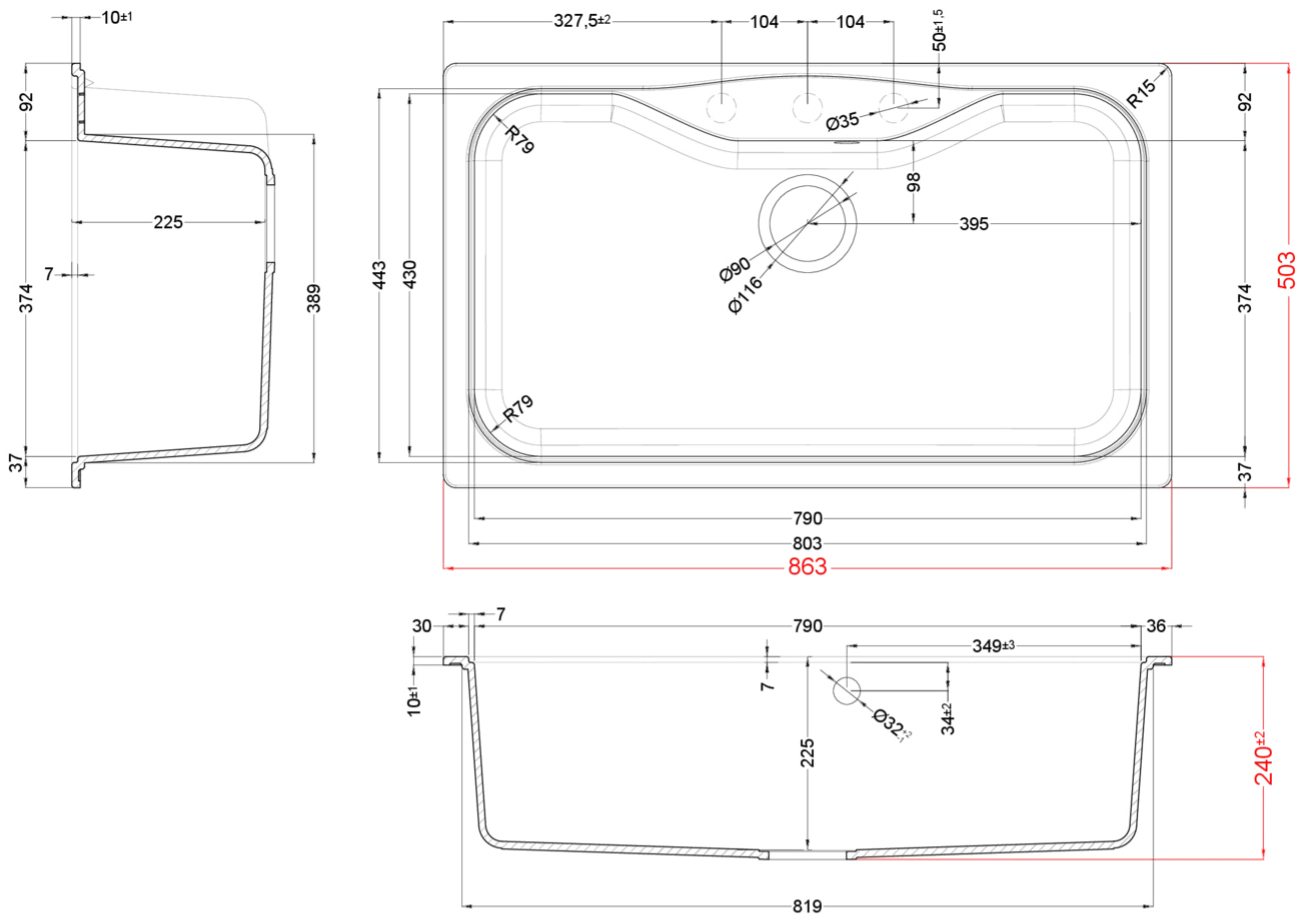

### Technical Drawing

0

**Description** 1-bowl sink

**Model** FOX 360

**Base (mm)** 900

**0** Inset

**Dimensions (mm)** 863 x 503

**Hole for built-in installation (mm)** 840 x 490

**Number of Bowls** 1

**Bowl Depth (mm)** 225

0

**Gross Weight (kg)** 20,00

**Net Weight (kg)** 14,30

**Packaging Dimension (kg)** 940 x 575 x 300

**0 (kg)** 0,162

0

## Fox 360

general tolerances where not expressly communicated ±1 mm  
 connection dimensions according to UNI EN 695  
 eventual exceptions are reported with \*

elleci