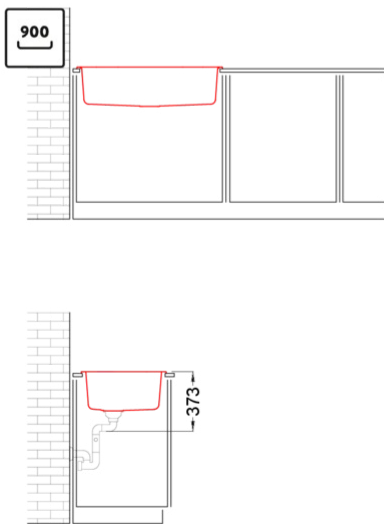

Fox 360

general tolerances where not expressly communicated ±1 mm
connection dimensions according to UNI EN 695
eventual exceptions are reported with *

elleci