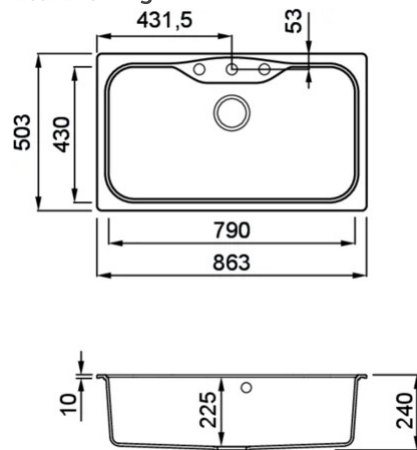

### Technical Drawing

0

**Description** 1-bowl sink

**Model** FOX 360

**Base (mm)** 900

**0** Inset

**Dimensions (mm)** 863 x 503

**Hole for built-in installation (mm)** 840 x 490

**Number of Bowls** 1

**Bowl Depth (mm)** 225

0

**Gross Weight (kg)** 20,00

**Net Weight (kg)** 14,30

**Packaging Dimension (kg)** 940 x 575 x 300

**0 (kg)** 0,162

0