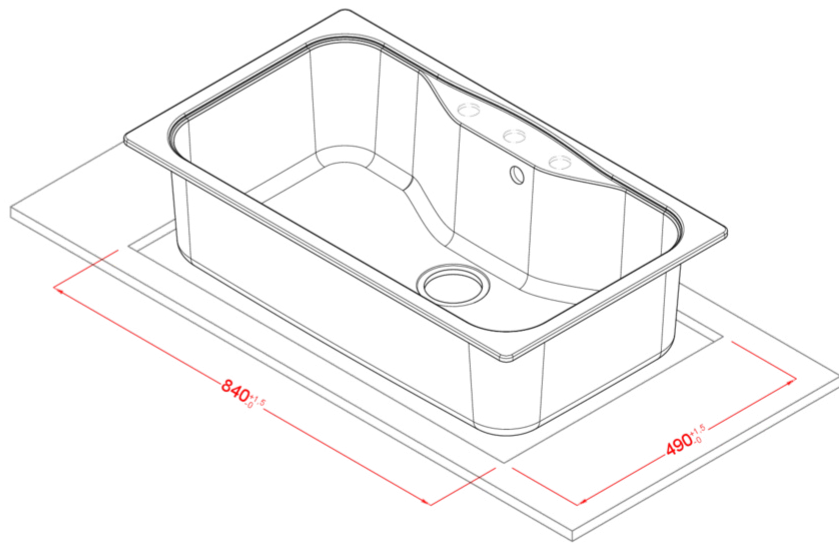

Fox 360

general tolerances where not expressly communicated ±1 mm
connection dimensions according to UNI EN 695
eventual exceptions are reported with *

elleci