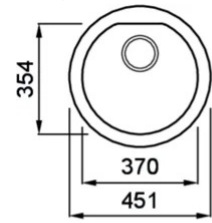

FOX ROUND

Technical Drawing

0

Description	1-bowl sink
Model	FOX ROUND
Base (mm)	450
0	Inset
Dimensions (mm)	Ø 451
Hole for built-in installation (mm)	Ø 430
Number of Bowls	1
Bowl Depth (mm)	200

0

Gross Weight (kg)	9,95
Net Weight (kg)	5,70
Packaging Dimension (kg)	575 x 575 x 300
0 (kg)	0,099

LGFROU51 G51
8031873051235

LGFROU59 G59
8031873051556

LGFROU62 G62
8031873051631

Fox Round

general tolerances where not expressly communicated ± 1 mm
 connection dimensions according to UNI EN 695
 eventual exceptions are reported with *