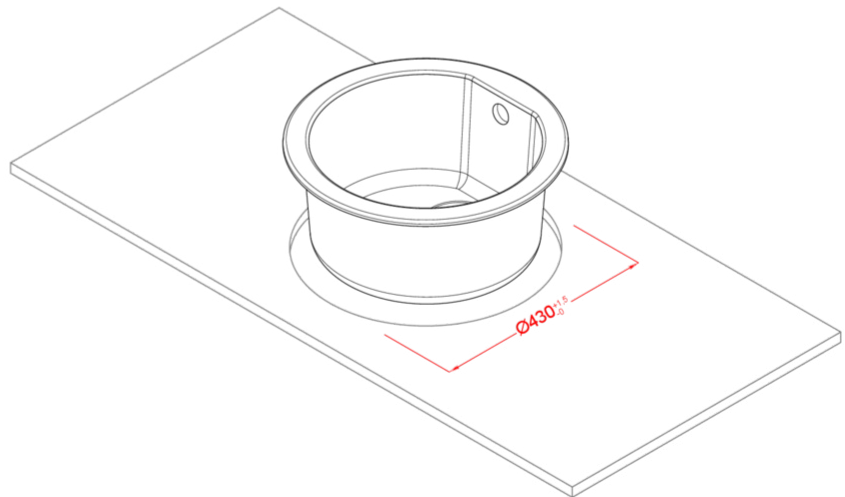

FOX ROUND

Technical Drawing

0

Description	1-bowl sink
Model	FOX ROUND
Base (mm)	450
0	Inset
Dimensions (mm)	Ø 451
Hole for built-in installation (mm)	Ø 430
Number of Bowls	1
Bowl Depth (mm)	200

0

Gross Weight (kg)	9,95
Net Weight (kg)	5,70
Packaging Dimension (kg)	575 x 575 x 300
0 (kg)	0,099

0

Packaging	Cardboard and polystyrene
0	Space-saving siphon, wastes and hooks.

GRANITEK

MATT

LGFROU40 G40
8032557043492

LGFROU68 G68
8031873051785

GRANITEK

CLASSIC

LGFROU51 G51
8031873051235

LGFROU59 G59
8031873051556

LGFROU62 G62
8031873051631

Fox Round

general tolerances where not expressly communicated ± 1 mm
 connection dimensions according to UNI EN 695
 eventual exceptions are reported with *