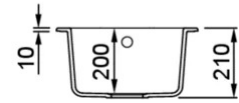

FOX ROUND

Technical Drawing

0

Description	1-bowl sink
Model	FOX ROUND
Base (mm)	450
0	Inset
Dimensions (mm)	Ø 451
Hole for built-in installation (mm)	Ø 430
Number of Bowls	1
Bowl Depth (mm)	200

0

Gross Weight (kg)	9,95
Net Weight (kg)	5,70
Packaging Dimension (kg)	575 x 575 x 300
0 (kg)	0,099