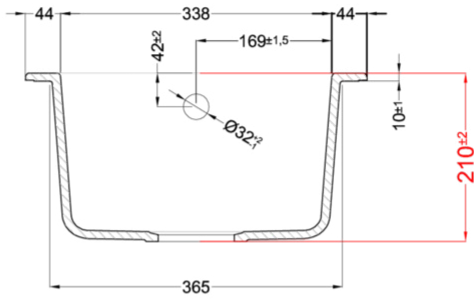

FOX ROUND

Technical Drawing

0

Description	1-bowl sink
Model	FOX ROUND
Base (mm)	450
0	Inset
Dimensions (mm)	Ø 451
Hole for built-in installation (mm)	Ø 430
Number of Bowls	1
Bowl Depth (mm)	200

0

Gross Weight (kg)	9,95
Net Weight (kg)	5,70
Packaging Dimension (kg)	575 x 575 x 300
0 (kg)	0,099

LGFROU51 G51
8031873051235

LGFROU59 G59
8031873051556

LGFROU62 G62
8031873051631

Fox Round

general tolerances where not expressly communicated ± 1 mm
 connection dimensions according to UNI EN 695
 eventual exceptions are reported with *