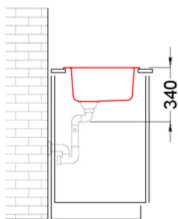

FOX ROUND

Technical Drawing

0

Description	1-bowl sink
Model	FOX ROUND
Base (mm)	450
0	Inset
Dimensions (mm)	Ø 451
Hole for built-in installation (mm)	Ø 430
Number of Bowls	1
Bowl Depth (mm)	200

0

Gross Weight (kg)	9,95
Net Weight (kg)	5,70
Packaging Dimension (kg)	575 x 575 x 300
0 (kg)	0,099

LGFROU51 G51
8031873051235

LGFROU59 G59
8031873051556

LGFROU62 G62
8031873051631

Fox Round

general tolerances where not expressly communicated ± 1 mm
 connection dimensions according to UNI EN 695
 eventual exceptions are reported with *