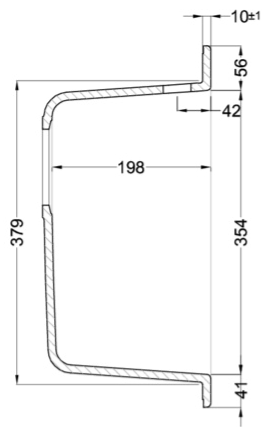

FOX ROUND

Technical Drawing

0

Description	1-bowl sink
Model	FOX ROUND
Base (mm)	450
0	Inset
Dimensions (mm)	Ø 451
Hole for built-in installation (mm)	Ø 430
Number of Bowls	1
Bowl Depth (mm)	200

0

Gross Weight (kg)	9,95
Net Weight (kg)	5,70
Packaging Dimension (kg)	575 x 575 x 300
0 (kg)	0,099

LGFROU51 G51
8031873051235

LGFROU59 G59
8031873051556

LGFROU62 G62
8031873051631

Fox Round

general tolerances where not expressly communicated ± 1 mm
 connection dimensions according to UNI EN 695
 eventual exceptions are reported with *