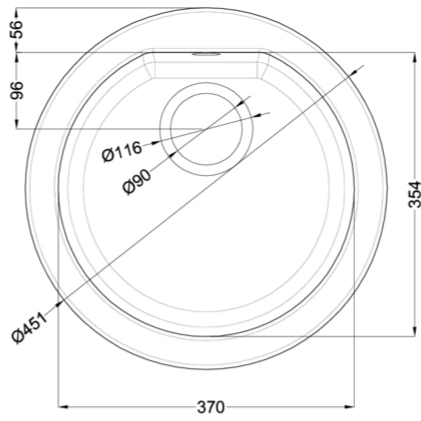

FOX ROUND

Technical Drawing

0

Description	1-bowl sink
Model	FOX ROUND
Base (mm)	450
0	Inset
Dimensions (mm)	Ø 451
Hole for built-in installation (mm)	Ø 430
Number of Bowls	1
Bowl Depth (mm)	200

0

Gross Weight (kg)	9,95
Net Weight (kg)	5,70
Packaging Dimension (kg)	575 x 575 x 300
0 (kg)	0,099

LGFROU51 G51
8031873051235

LGFROU59 G59
8031873051556

LGFROU62 G62
8031873051631

Fox Round

general tolerances where not expressly communicated ± 1 mm
 connection dimensions according to UNI EN 695
 eventual exceptions are reported with *