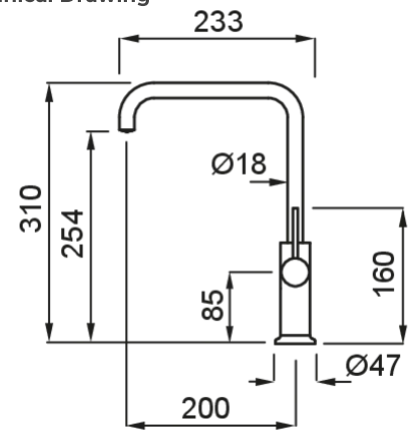

HYPE

Technical Drawing

0

Description Single-lever tap with swivel spout

Model HYPE

Base (mm) 47

Bowl Depth (ømm) 35

Bowl Depth 360°

Flexi-hose Stainless Steel 3/8"

Bowl Depth (ømm) 25

0

Packaging Cardboard box