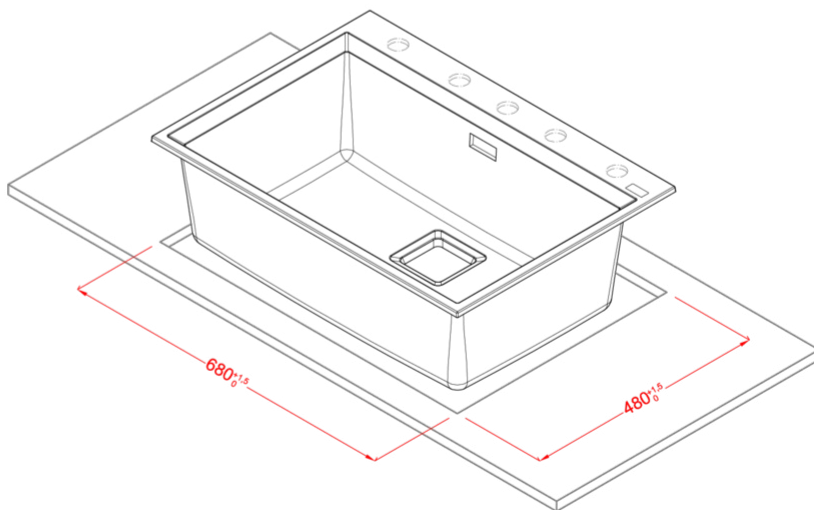

Karisma 120

general tolerances where not expressly communicated ± 1 mm
connection dimensions according to UNI EN 685
eventual exceptions are reported with *