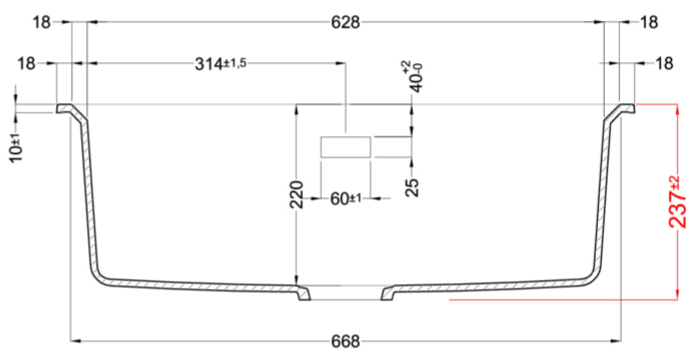

KARISMA 120

Technical Drawing

0

Description	1-bowl sink
Model	KARISMA 120
Base (mm)	800
0	Inset
Dimensions (mm)	700 x 500
Hole for built-in installation (mm)	680 x 480
Number of Bowls	1
Bowl Depth (mm)	220

0

Gross Weight (kg)	17,54
Net Weight (kg)	11,90
Packaging Dimension (kg)	780 x 575 x 300
0 (kg)	0,150

0

Packaging	Cardboard and polyethylene
0	Space-saving siphon, square waste, rectangular overflow and hooks.

LGK12068 G68
8032557049319

Karisma 120

general tolerances where not expressly communicated ± 1 mm
 connection dimensions according to UNI EN 685
 eventual exceptions are reported with *