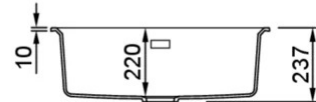

KARISMA 120

Technical Drawing

0

Description	1-bowl sink
Model	KARISMA 120
Base (mm)	800
0	Inset
Dimensions (mm)	700 x 500
Hole for built-in installation (mm)	680 x 480
Number of Bowls	1
Bowl Depth (mm)	220

0

Gross Weight (kg)	17,54
Net Weight (kg)	11,90
Packaging Dimension (kg)	780 x 575 x 300
0 (kg)	0,150

0

Packaging	Cardboard and polyethylene
0	Space-saving siphon, square waste, rectangular overflow and hooks.