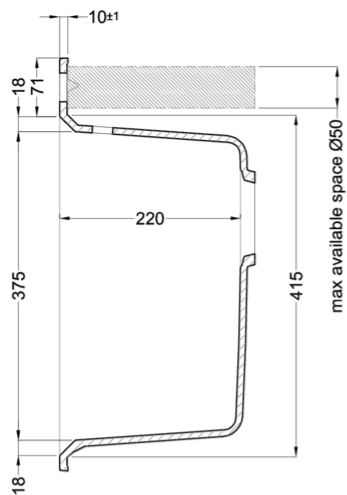

KARISMA 120

Technical Drawing

0

Description	1-bowl sink
Model	KARISMA 120
Base (mm)	800
0	Inset
Dimensions (mm)	700 x 500
Hole for built-in installation (mm)	680 x 480
Number of Bowls	1
Bowl Depth (mm)	220

0

Gross Weight (kg)	17,54
Net Weight (kg)	11,90
Packaging Dimension (kg)	780 x 575 x 300
0 (kg)	0,150

0

Packaging	Cardboard and polyethylene
0	Space-saving siphon, square waste, rectangular overflow and hooks.

LGK12068 G68
8032557049319

Karisma 120

general tolerances where not expressly communicated ± 1 mm
 connection dimensions according to UNI EN 685
 eventual exceptions are reported with *