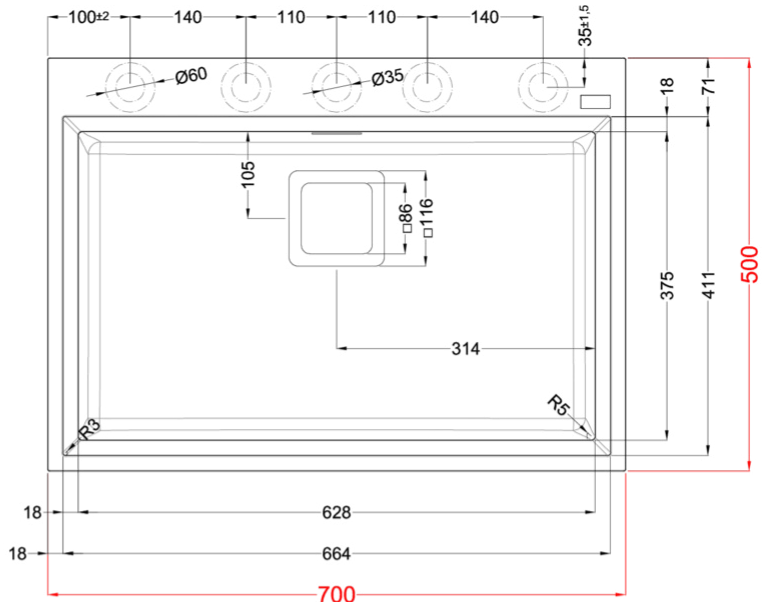

KARISMA 120

Technical Drawing

0

Description	1-bowl sink
Model	KARISMA 120
Base (mm)	800
0	Inset
Dimensions (mm)	700 x 500
Hole for built-in installation (mm)	680 x 480
Number of Bowls	1
Bowl Depth (mm)	220

0

Gross Weight (kg)	17,54
Net Weight (kg)	11,90
Packaging Dimension (kg)	780 x 575 x 300
0 (kg)	0,150

0

Packaging	Cardboard and polyethylene
0	Space-saving siphon, square waste, rectangular overflow and hooks.

LGK12068 G68
8032557049319

Karisma 120

general tolerances where not expressly communicated ± 1 mm
 connection dimensions according to UNI EN 685
 eventual exceptions are reported with *