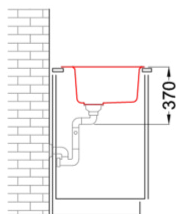

Karisma 120

general tolerances where not expressly communicated ± 1 mm
connection dimensions according to UNI EN 685
eventual exceptions are reported with *