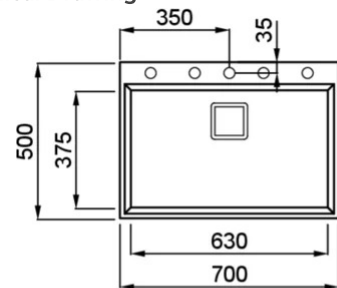

KARISMA 120

Technical Drawing

0

Description	1-bowl sink
Model	KARISMA 120
Base (mm)	800
0	Inset
Dimensions (mm)	700 x 500
Hole for built-in installation (mm)	680 x 480
Number of Bowls	1
Bowl Depth (mm)	220

0

Gross Weight (kg)	17,54
Net Weight (kg)	11,90
Packaging Dimension (kg)	780 x 575 x 300
0 (kg)	0,150

0

Packaging	Cardboard and polyethylene
0	Space-saving siphon, square waste, rectangular overflow and hooks.

LGK12068 G68
8032557049319

Karisma 120

general tolerances where not expressly communicated ± 1 mm
 connection dimensions according to UNI EN 685
 eventual exceptions are reported with *