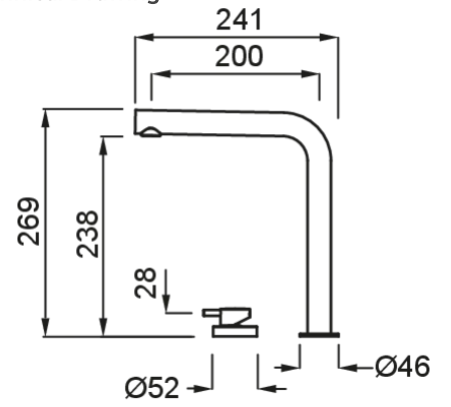

KENT

Technical Drawing

0

Description	Single-lever tap with swivel spout and remote control
Model	KENT
Base (mm)	
Bowl Depth (ømm)	35 (spout) - 35 (control)
Bowl Depth	360°
Flexi-hose	Stainless Steel 3/8"
Bowl Depth (ømm)	25