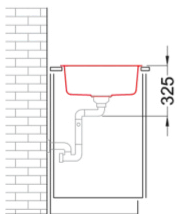

# Life 410

general tolerances where not expressly communicated ±1 mm  
 connection dimensions according to UNI EN 695  
 eventual exception are reported with \*

elleci