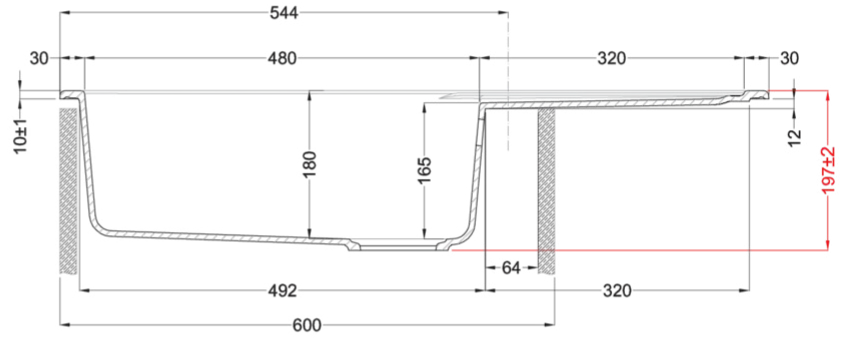

# Life 410

general tolerances where not expressly communicated ±1 mm  
 connection dimensions according to UNI EN 695  
 eventual exception are reported with \*

elleci