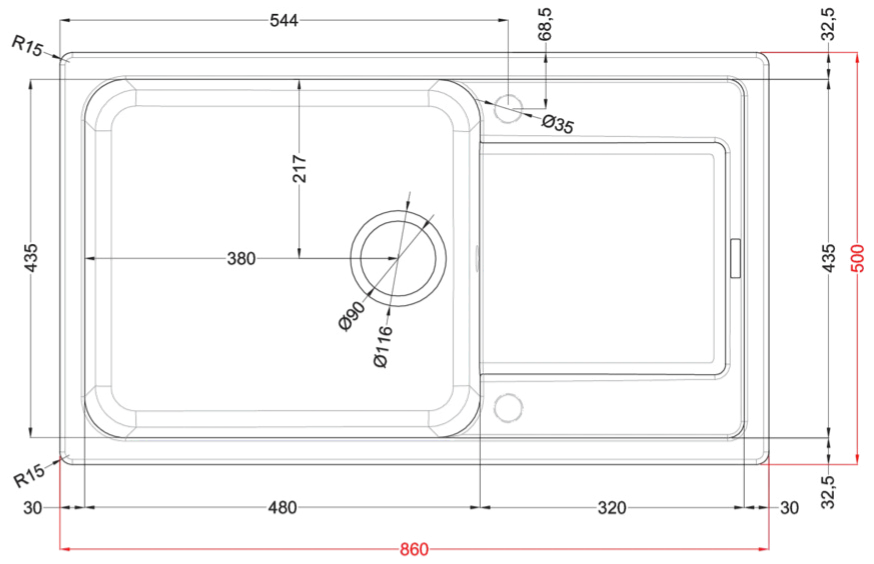

Life 410

general tolerances where not expressly communicated ±1 mm
connection dimensions according to UNI EN 695
eventual exception are reported with *

elleci