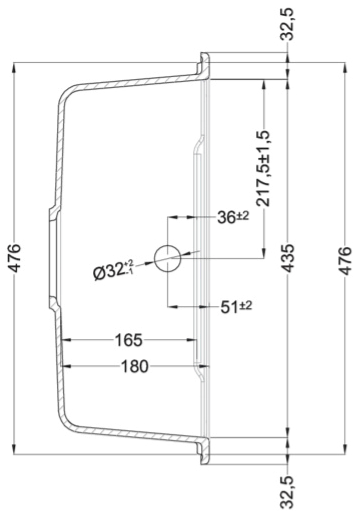

### DATI LOGISTICI

<b>Dimensioni Imballo (kg)</b>	940 x 575 x 300
<b>Volume Imballo (kg)</b>	0,162

# Life 410

general tolerances where not expressly communicated ±1 mm  
 connection dimensions according to UNI EN 695  
 eventual exception are reported with \*

elleci