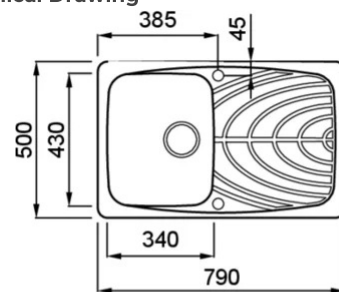

### Technical Drawing

0	
<b>Description</b>	1-bowl sink with drainer
<b>Model</b>	MASTER 300
<b>Base (mm)</b>	450
0	Inset
<b>Dimensions (mm)</b>	790 x 500
<b>Hole for built-in installation (mm)</b>	770 x 480
<b>Number of Bowls</b>	1
<b>Bowl Depth (mm)</b>	220
0	
<b>Gross Weight (kg)</b>	17,43
<b>Net Weight (kg)</b>	12,00
<b>Packaging Dimension (kg)</b>	870 x 575 x 300
<b>0 (kg)</b>	0,150
0	
<b>Packaging</b>	Cardboard and polyethylene
<b>0</b>	Space-saving siphon, wastes and hooks.

# Master 300

general tolerances where not expressly communicated  $\pm 1$  mm  
 connection dimensions according to UNI EN 695  
 eventual exceptions are reported with \*

elleci