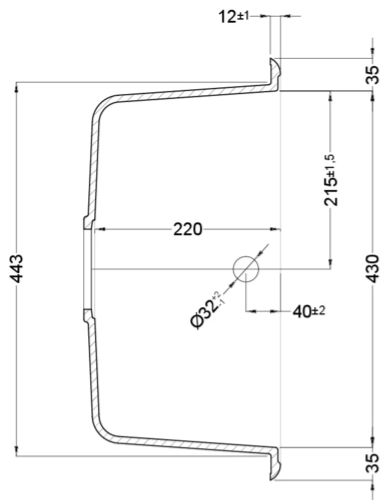

### Technical Drawing

0	
<b>Description</b>	1-bowl sink with drainer
<b>Model</b>	MASTER 300
<b>Base (mm)</b>	450
0	Inset
<b>Dimensions (mm)</b>	790 x 500
<b>Hole for built-in installation (mm)</b>	770 x 480
<b>Number of Bowls</b>	1
<b>Bowl Depth (mm)</b>	220
0	
<b>Gross Weight (kg)</b>	17,43
<b>Net Weight (kg)</b>	12,00
<b>Packaging Dimension (kg)</b>	870 x 575 x 300
<b>0 (kg)</b>	0,150
0	
<b>Packaging</b>	Cardboard and polyethylene
<b>0</b>	Space-saving siphon, wastes and hooks.

# Master 300

general tolerances where not expressly communicated  $\pm 1$  mm  
 connection dimensions according to UNI EN 695  
 eventual exceptions are reported with \*

elleci