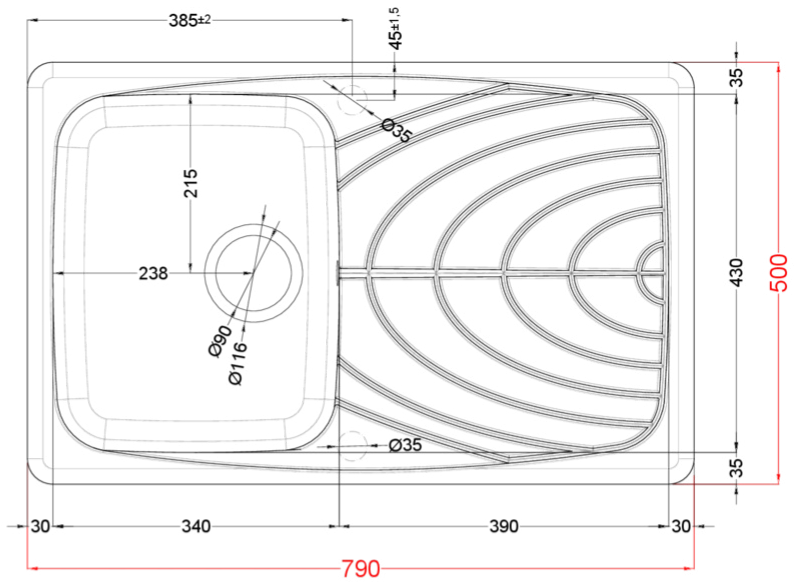

### Technical Drawing

0	
<b>Description</b>	1-bowl sink with drainer
<b>Model</b>	MASTER 300
<b>Base (mm)</b>	450
0	Inset
<b>Dimensions (mm)</b>	790 x 500
<b>Hole for built-in installation (mm)</b>	770 x 480
<b>Number of Bowls</b>	1
<b>Bowl Depth (mm)</b>	220
0	
<b>Gross Weight (kg)</b>	17,43
<b>Net Weight (kg)</b>	12,00
<b>Packaging Dimension (kg)</b>	870 x 575 x 300
<b>0 (kg)</b>	0,150
0	
<b>Packaging</b>	Cardboard and polyethylene
<b>0</b>	Space-saving siphon, wastes and hooks.

# Master 300

general tolerances where not expressly communicated  $\pm 1$  mm  
 connection dimensions according to UNI EN 695  
 eventual exceptions are reported with \*

elleci