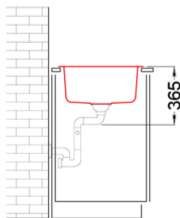

### Technical Drawing

0	
<b>Description</b>	1-bowl sink with drainer
<b>Model</b>	MASTER 300
<b>Base (mm)</b>	450
0	Inset
<b>Dimensions (mm)</b>	790 x 500
<b>Hole for built-in installation (mm)</b>	770 x 480
<b>Number of Bowls</b>	1
<b>Bowl Depth (mm)</b>	220
0	
<b>Gross Weight (kg)</b>	17,43
<b>Net Weight (kg)</b>	12,00
<b>Packaging Dimension (kg)</b>	870 x 575 x 300
<b>0 (kg)</b>	0,150
0	
<b>Packaging</b>	Cardboard and polyethylene
<b>0</b>	Space-saving siphon, wastes and hooks.

# Master 300

general tolerances where not expressly communicated  $\pm 1$  mm  
 connection dimensions according to UNI EN 695  
 eventual exceptions are reported with \*

elleci