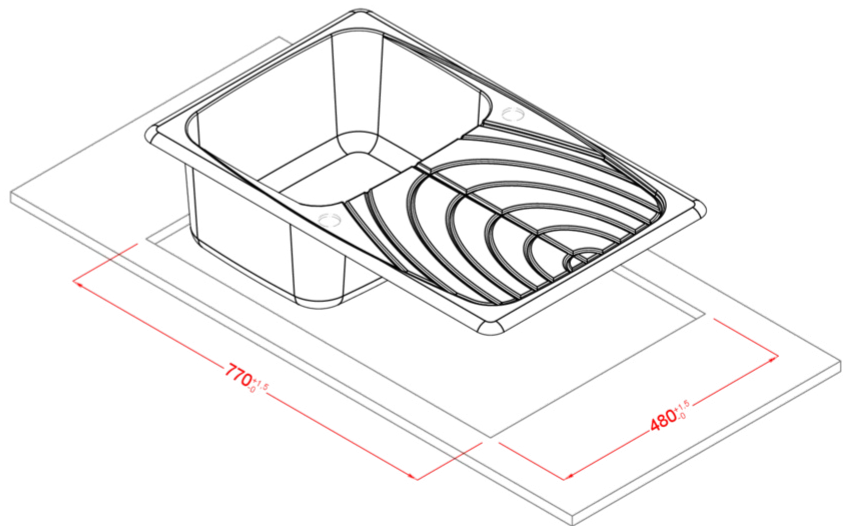

Master 300

general tolerances where not expressly communicated ± 1 mm
connection dimensions according to UNI EN 695
eventual exceptions are reported with *

elleci