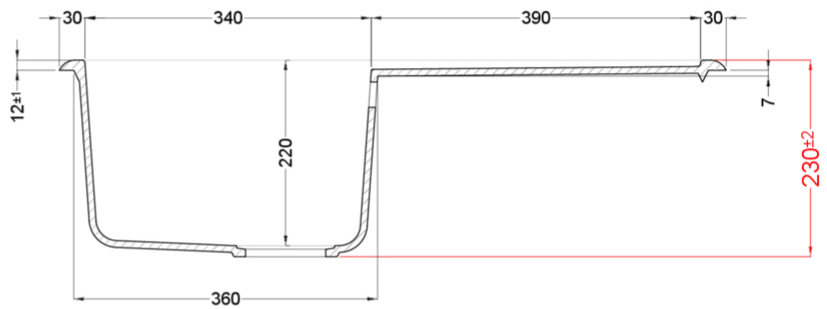

### Technical Drawing

0	
<b>Description</b>	1-bowl sink with drainer
<b>Model</b>	MASTER 300
<b>Base (mm)</b>	450
0	Inset
<b>Dimensions (mm)</b>	790 x 500
<b>Hole for built-in installation (mm)</b>	770 x 480
<b>Number of Bowls</b>	1
<b>Bowl Depth (mm)</b>	220
0	
<b>Gross Weight (kg)</b>	17,43
<b>Net Weight (kg)</b>	12,00
<b>Packaging Dimension (kg)</b>	870 x 575 x 300
<b>0 (kg)</b>	0,150
0	
<b>Packaging</b>	Cardboard and polyethylene
<b>0</b>	Space-saving siphon, wastes and hooks.

# Master 300

general tolerances where not expressly communicated  $\pm 1$  mm  
 connection dimensions according to UNI EN 695  
 eventual exceptions are reported with \*

elleci