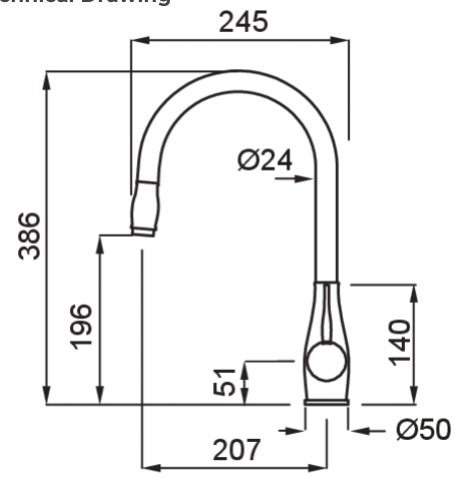

Technical Drawing

GRANITEK

MATT

GRANITEK

CLASSIC