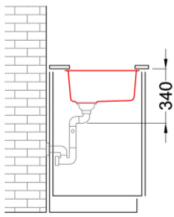

CLASSIC

LGQ10051BSO G51
8032861056324

LGQ10059BSO G59
8032861056379

LGQ10062BSO G62
8032861056386

Quadra 100 Undermount

general tolerances where not expressly communicated ± 1 mm
 connection dimensions according to UNI EN 695
 eventual exceptions are reported with *