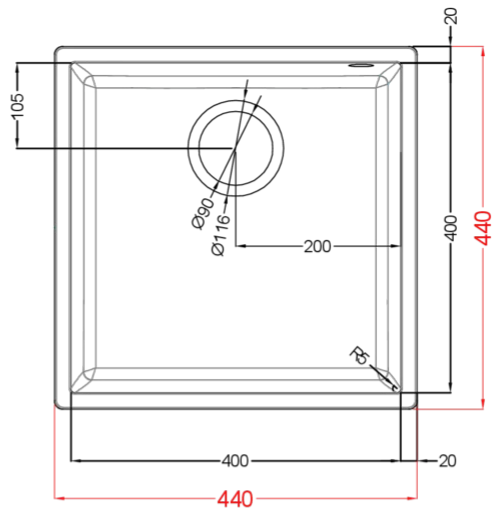

Quadra 102 Undermount

general tolerances where not expressly communicated ± 1 mm
connection dimensions according to UNI EN 695
eventual exceptions are reported with *

elleci