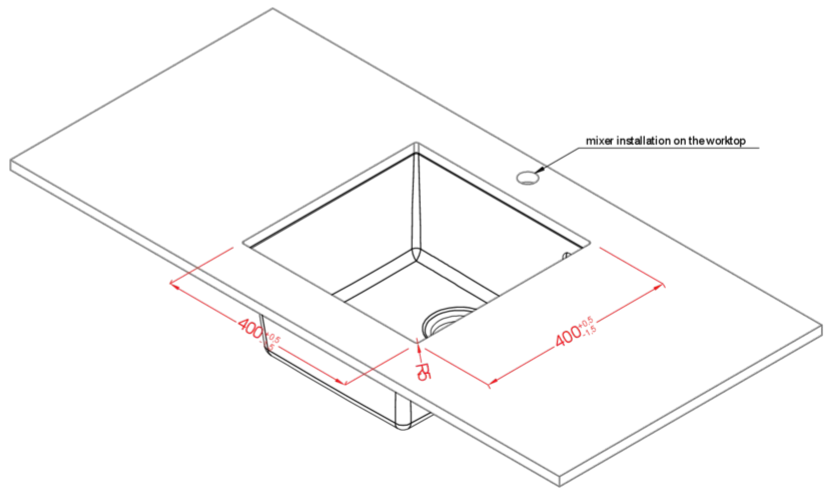

Quadra 102 Undermount

general tolerances where not expressly communicated ± 1 mm
connection dimensions according to UNI EN 695
eventual exceptions are reported with *

elleci