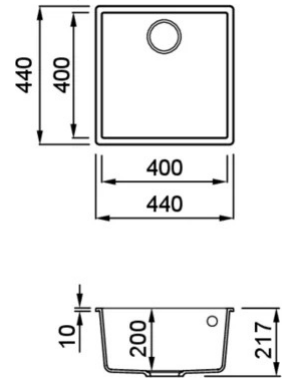

QUADRA 102 SOTTOTOP

Technical Drawing

0

| | |
|--|---------------------|
| Description | 1-bowl sink |
| Model | QUADRA 102 SOTTOTOP |
| Base (mm) | 500 |
| 0 | Undermount |
| Dimensions (mm) | 440 x 440 |
| Hole for built-in installation (mm) | 400 x 400 R5 |
| Number of Bowls | 1 |
| Bowl Depth (mm) | 200 |

0

| | |
|---------------------------------|-----------------|
| Gross Weight (kg) | 11,56 |
| Net Weight (kg) | 8,91 |
| Packaging Dimension (kg) | 575 x 575 x 300 |
| 0 (kg) | 0,099 |

0

| | |
|------------------|--|
| Packaging | Cardboard and polyethylene |
| 0 | Space-saving siphon, wastes and hooks. |

general tolerances where not expressly communicated ± 1 mm
 connection dimensions according to UNI EN 695
 eventual exceptions are reported with *

elleci