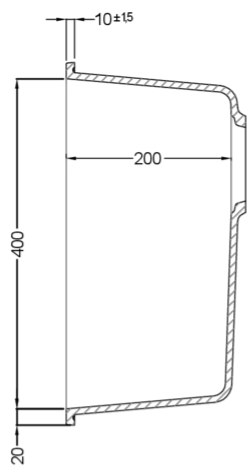

Quadra 102 Undermount

general tolerances where not expressly communicated ± 1 mm
connection dimensions according to UNI EN 695
eventual exceptions are reported with *

elleci