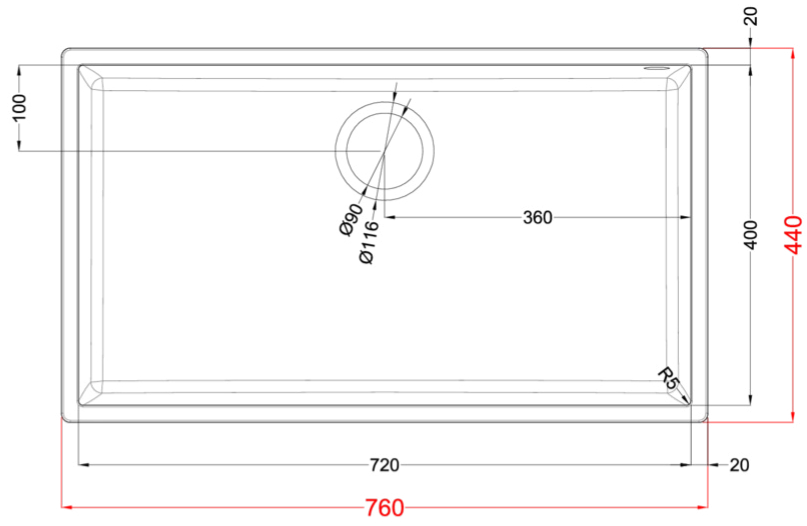

Quadra 130 Undermount

general tolerances where not expressly communicated ± 1 mm
connection dimensions according to UNI EN 695
eventual exceptions are reported with *