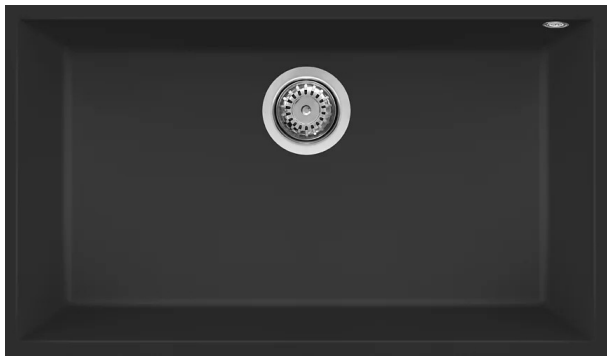

## QUADRA 130 SOTTOTOP

### Technical Drawing

0

<b>Description</b>	1-bowl sink
<b>Model</b>	QUADRA 130 SOTTOTOP
<b>Base (mm)</b>	800
<b>0</b>	Undermount
<b>Dimensions (mm)</b>	760 x 440
<b>Hole for built-in installation (mm)</b>	720 x 400 R5
<b>Number of Bowls</b>	1
<b>Bowl Depth (mm)</b>	200