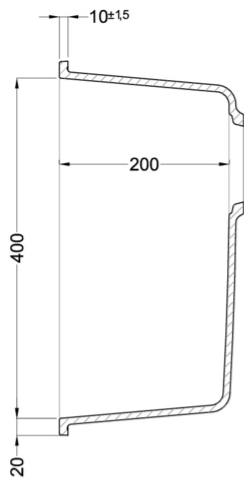

## CLASSIC

**LGQ13051BSO** G51  
8032557056935

**LGQ13059BSO** G59  
8032861056751

**LGQ13062BSO** G62  
8032861056768

# Quadra 130 Undermount

general tolerances where not expressly communicated  $\pm 1$  mm  
 connection dimensions according to UNI EN 695  
 eventual exceptions are reported with \*