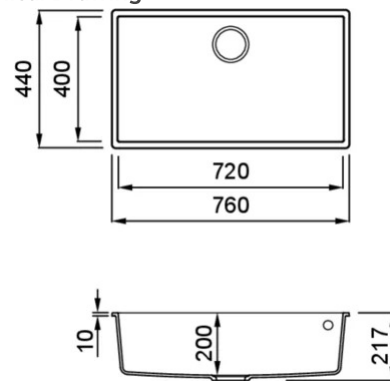

## QUADRA 130 SOTTOTOP

### Technical Drawing

0

<b>Description</b>	1-bowl sink
<b>Model</b>	QUADRA 130 SOTTOTOP
<b>Base (mm)</b>	800
<b>0</b>	Undermount
<b>Dimensions (mm)</b>	760 x 440
<b>Hole for built-in installation (mm)</b>	720 x 400 R5
<b>Number of Bowls</b>	1
<b>Bowl Depth (mm)</b>	200

0

<b>Gross Weight (kg)</b>	16,36
<b>Net Weight (kg)</b>	12,61
<b>Packaging Dimension (kg)</b>	870 x 575 x 300
<b>0 (kg)</b>	0,150

0

<b>Packaging</b>	Cardboard and polyethylene
<b>0</b>	Space-saving siphon, wastes and hooks.