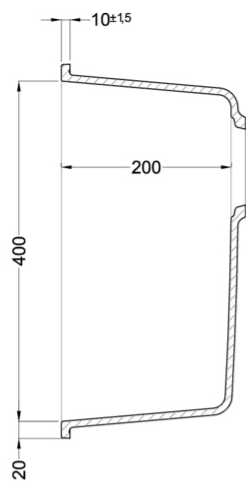

## CLASSIC

**LGQ13051BSO** G51  
8032557056935

**LGQ13059BSO** G59  
8032861056751

**LGQ13062BSO** G62  
8032861056768

# Quadra 130 Undermount

general tolerances where not expressly communicated  $\pm 1$  mm  
 connection dimensions according to UNI EN 695  
 eventual exceptions are reported with \*

elleci