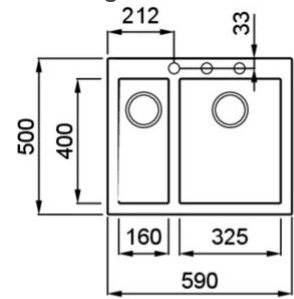

QUADRA 150

Technical Drawing

0	
Description	2-bowl sink
Model	QUADRA 150
Base (mm)	600
0	Inset
Dimensions (mm)	590 x 500
Hole for built-in installation (mm)	570 x 480
Number of Bowls	2
0	
Gross Weight (kg)	17,04
Net Weight (kg)	11,30
Packaging Dimension (kg)	690 x 575 x 300
0 (kg)	0,119
0	
Packaging	Cardboard and polyethylene
0	Space-saving siphon, wastes and hooks.

general tolerances where not expressly communicated ± 1 mm
 connection dimensions according to UNI EN 695
 eventual exceptions are reported with *