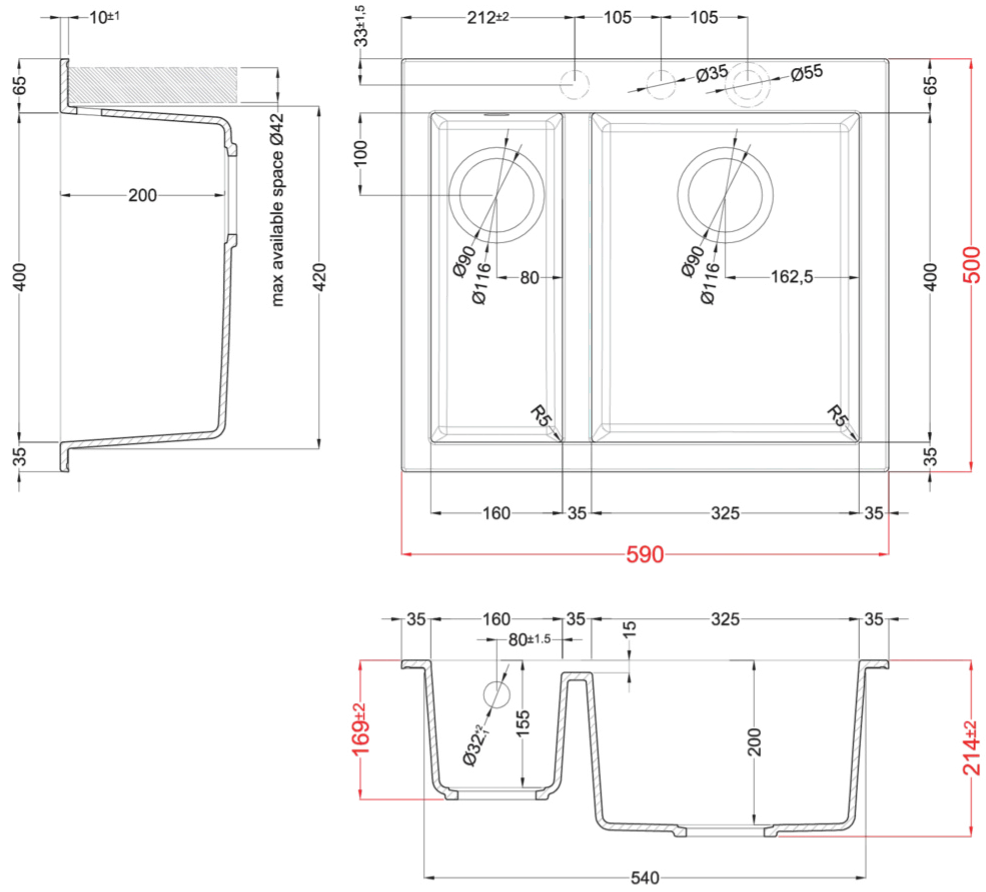

Quadra 150

general tolerances where not expressly communicated ± 1 mm
connection dimensions according to UNI EN 695
eventual exceptions are reported with *