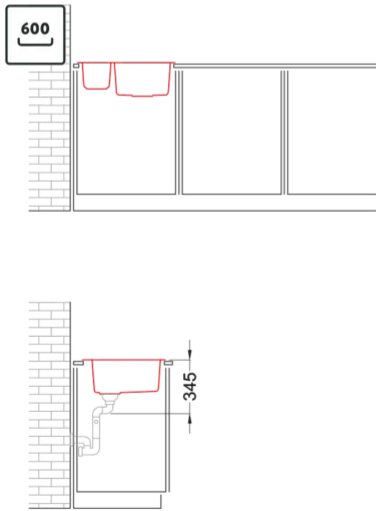

Quadra 150

general tolerances where not expressly communicated ± 1 mm
connection dimensions according to UNI EN 695
eventual exceptions are reported with *