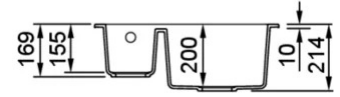

QUADRA 150

Technical Drawing

0	
Description	2-bowl sink
Model	QUADRA 150
Base (mm)	600
0	Inset
Dimensions (mm)	590 x 500
Hole for built-in installation (mm)	570 x 480
Number of Bowls	2
0	
Gross Weight (kg)	17,04
Net Weight (kg)	11,30
Packaging Dimension (kg)	690 x 575 x 300
0 (kg)	0,119
0	
Packaging	Cardboard and polyethylene
0	Space-saving siphon, wastes and hooks.