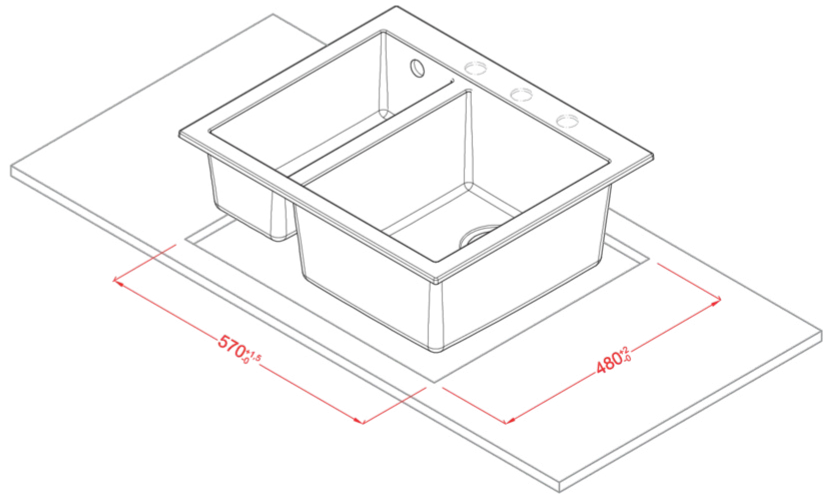

Quadra 150

general tolerances where not expressly communicated ± 1 mm
connection dimensions according to UNI EN 695
eventual exceptions are reported with *