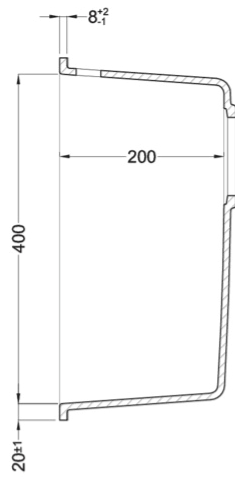

Quadra 150 Undermount

general tolerances where not expressly communicated ± 1 mm
connection dimensions according to UNI EN 695
eventual exceptions are reported with *

elleci