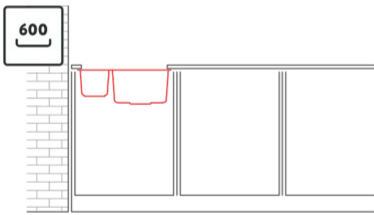

Quadra 150 Undermount

general tolerances where not expressly communicated ± 1 mm
connection dimensions according to UNI EN 695
eventual exceptions are reported with *

elleci