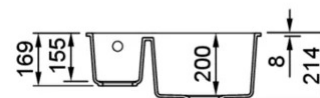

QUADRA 150 SOTTOTOP

Technical Drawing

0

| | |
|--|---------------------|
| Description | 2-bowl sink |
| Model | QUADRA 150 SOTTOTOP |
| Base (mm) | 600 |
| 0 | Undermount |
| Dimensions (mm) | 560 x 440 |
| Hole for built-in installation (mm) | 520 x 400 R5 |
| Number of Bowls | 2 |

0

| | |
|---------------------------------|-----------------|
| Gross Weight (kg) | 15,01 |
| Net Weight (kg) | 11,26 |
| Packaging Dimension (kg) | 690 x 575 x 300 |
| 0 (kg) | 0,119 |

0

| | |
|------------------|--|
| Packaging | Cardboard and polyethylene |
| 0 | Space-saving siphon, wastes and hooks. |