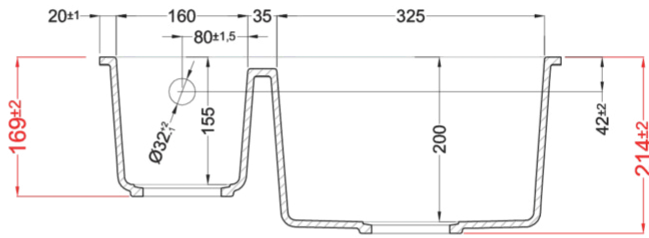

Quadra 150 Undermount

general tolerances where not expressly communicated ± 1 mm
connection dimensions according to UNI EN 695
eventual exceptions are reported with *

elleci