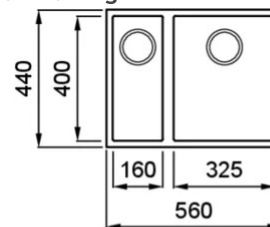

QUADRA 150 SOTTOTOP

Technical Drawing

0

| | |
|--|---------------------|
| Description | 2-bowl sink |
| Model | QUADRA 150 SOTTOTOP |
| Base (mm) | 600 |
| 0 | Undermount |
| Dimensions (mm) | 560 x 440 |
| Hole for built-in installation (mm) | 520 x 400 R5 |
| Number of Bowls | 2 |

0

| | |
|---------------------------------|-----------------|
| Gross Weight (kg) | 15,01 |
| Net Weight (kg) | 11,26 |
| Packaging Dimension (kg) | 690 x 575 x 300 |
| 0 (kg) | 0,119 |

0

| | |
|------------------|--|
| Packaging | Cardboard and polyethylene |
| 0 | Space-saving siphon, wastes and hooks. |

general tolerances where not expressly communicated ± 1 mm
 connection dimensions according to UNI EN 695
 eventual exceptions are reported with *

elleci