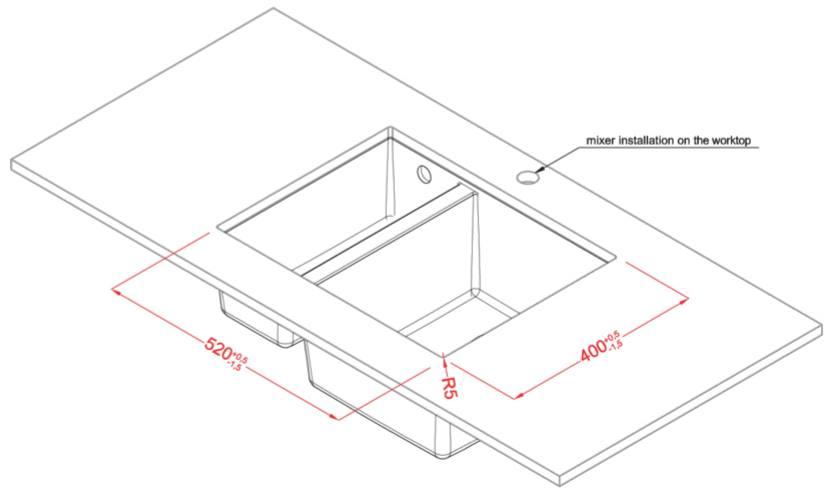

Quadra 150 Undermount

general tolerances where not expressly communicated ± 1 mm
connection dimensions according to UNI EN 695
eventual exceptions are reported with *

elleci