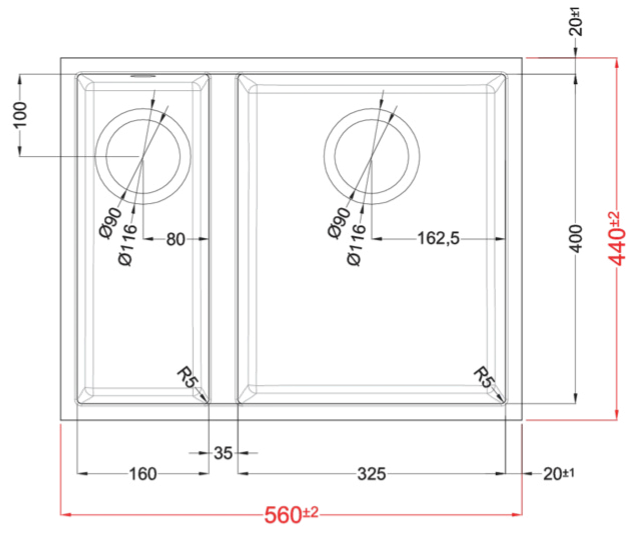

Quadra 150 Undermount

general tolerances where not expressly communicated ± 1 mm
connection dimensions according to UNI EN 695
eventual exceptions are reported with *

elleci