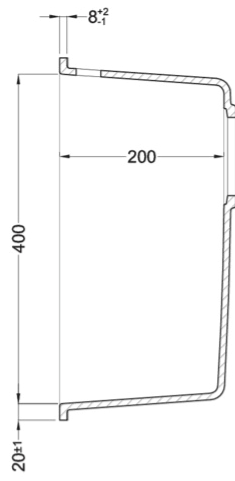

## CLASSIC

**LGQ15051BSO** G51  
8032861057055

**LGQ15059BSO** G59  
8032861057246

**LGQ15062BSO** G62  
8032861057253

# Quadra 150 Undermount

general tolerances where not expressly communicated  $\pm 1$  mm  
 connection dimensions according to UNI EN 695  
 eventual exceptions are reported with \*

elleci