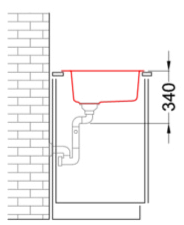

Quadra 200

general tolerances where not expressly communicated ±1 mm
connection dimensions according to UNI EN 695
eventual exception are reported with *