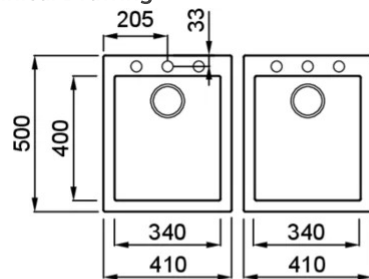

QUADRA 200

Technical Drawing

0

Description	2-bowl sink
Model	QUADRA 200
Base (mm)	900
0	Inset
Dimensions (mm)	410 x 500 + 410 x 500
Hole for built-in installation (mm)	390 x 480 + 390 x 480 (minimum distance 50 mm)
Number of Bowls	2

0

Gross Weight (kg)	18,95
Net Weight (kg)	13,40
Packaging Dimension (kg)	940 x 575 x 300
0 (kg)	0,162

0

Packaging	Cardboard and polystyrene
0	Space-saving siphon, wastes and hooks.

KERATEK

LKQ20086 K86
8031873020781