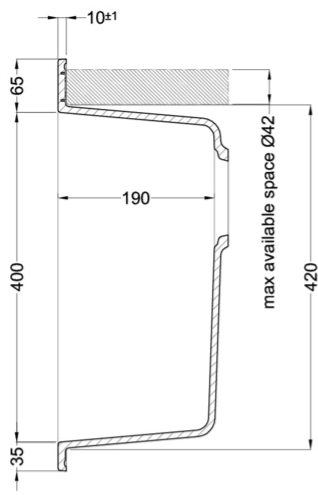

QUADRA 200

Technical Drawing

0

Description	2-bowl sink
Model	QUADRA 200
Base (mm)	900
0	Inset
Dimensions (mm)	410 x 500 + 410 x 500
Hole for built-in installation (mm)	390 x 480 + 390 x 480 (minimum distance 50 mm)
Number of Bowls	2

0

Gross Weight (kg)	18,95
Net Weight (kg)	13,40
Packaging Dimension (kg)	940 x 575 x 300
0 (kg)	0,162

0

Packaging	Cardboard and polystyrene
0	Space-saving siphon, wastes and hooks.

KERATEK

LKQ20086 K86
8031873020781

GRANITEK

CLASSIC

LGQ20051 G51
8031873053352

LGQ20059 G59
8031873053451

LGQ20062 G62
8031873053468

Quadra 200

general tolerances where not expressly communicated ±1 mm
connection dimensions according to UNI EN 695
eventual exception are reported with *