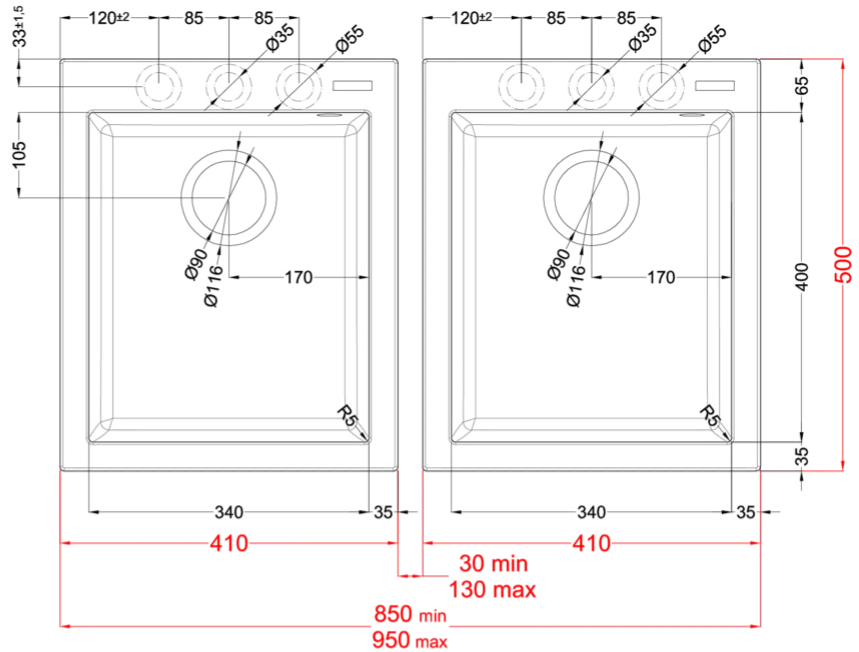

QUADRA 200

Technical Drawing

0

Description	2-bowl sink
Model	QUADRA 200
Base (mm)	900
0	Inset
Dimensions (mm)	410 x 500 + 410 x 500
Hole for built-in installation (mm)	390 x 480 + 390 x 480 (minimum distance 50 mm)
Number of Bowls	2

GRANITEK

CLASSIC

LGQ20051 G51
8031873053352

LGQ20059 G59
8031873053451

LGQ20062 G62
8031873053468

Quadra 200

general tolerances where not expressly communicated ±1 mm
connection dimensions according to UNI EN 695
eventual exception are reported with *