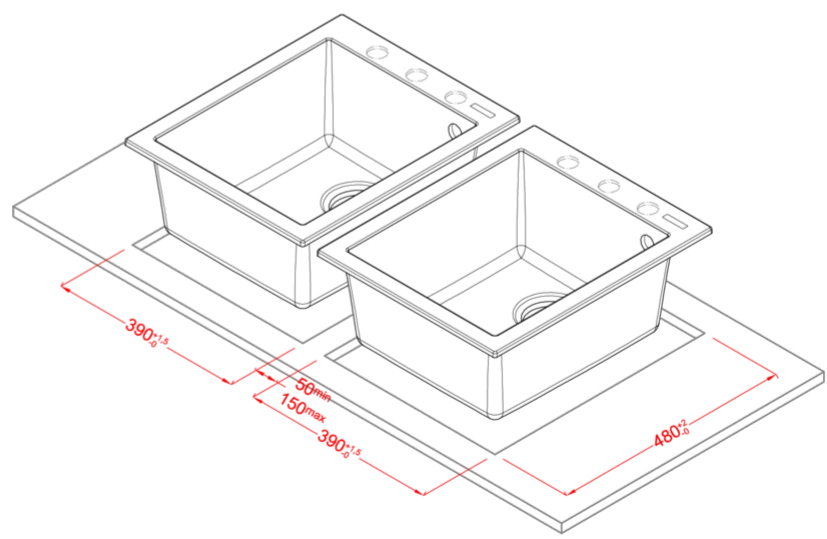

Quadra 200

general tolerances where not expressly communicated ±1 mm
connection dimensions according to UNI EN 695
eventual exception are reported with *