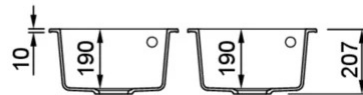

QUADRA 200

Technical Drawing

0

Description	2-bowl sink
Model	QUADRA 200
Base (mm)	900
0	Inset
Dimensions (mm)	410 x 500 + 410 x 500
Hole for built-in installation (mm)	390 x 480 + 390 x 480 (minimum distance 50 mm)
Number of Bowls	2

0

Gross Weight (kg)	18,95
Net Weight (kg)	13,40
Packaging Dimension (kg)	940 x 575 x 300
0 (kg)	0,162

0

Packaging	Cardboard and polystyrene
0	Space-saving siphon, wastes and hooks.

KERATEK

LKQ20086 K86
8031873020781