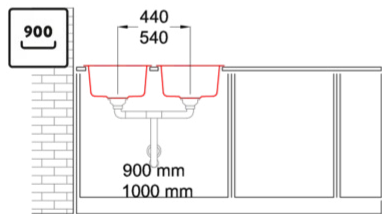

QUADRA 200

Technical Drawing

0

Description	2-bowl sink
Model	QUADRA 200
Base (mm)	900
0	Inset
Dimensions (mm)	410 x 500 + 410 x 500
Hole for built-in installation (mm)	390 x 480 + 390 x 480 (minimum distance 50 mm)
Number of Bowls	2

GRANITEK

CLASSIC

LGQ20051 G51
8031873053352

LGQ20059 G59
8031873053451

LGQ20062 G62
8031873053468

Quadra 200

general tolerances where not expressly communicated ±1 mm
connection dimensions according to UNI EN 695
eventual exception are reported with *