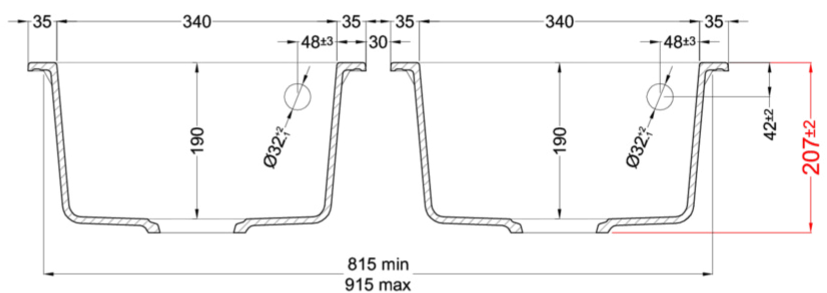

QUADRA 200

Technical Drawing

0

Description	2-bowl sink
Model	QUADRA 200
Base (mm)	900
0	Inset
Dimensions (mm)	410 x 500 + 410 x 500
Hole for built-in installation (mm)	390 x 480 + 390 x 480 (minimum distance 50 mm)
Number of Bowls	2

GRANITEK

CLASSIC

LGQ20051 G51
8031873053352

LGQ20059 G59
8031873053451

LGQ20062 G62
8031873053468

Quadra 200

general tolerances where not expressly communicated ±1 mm
connection dimensions according to UNI EN 695
eventual exception are reported with *