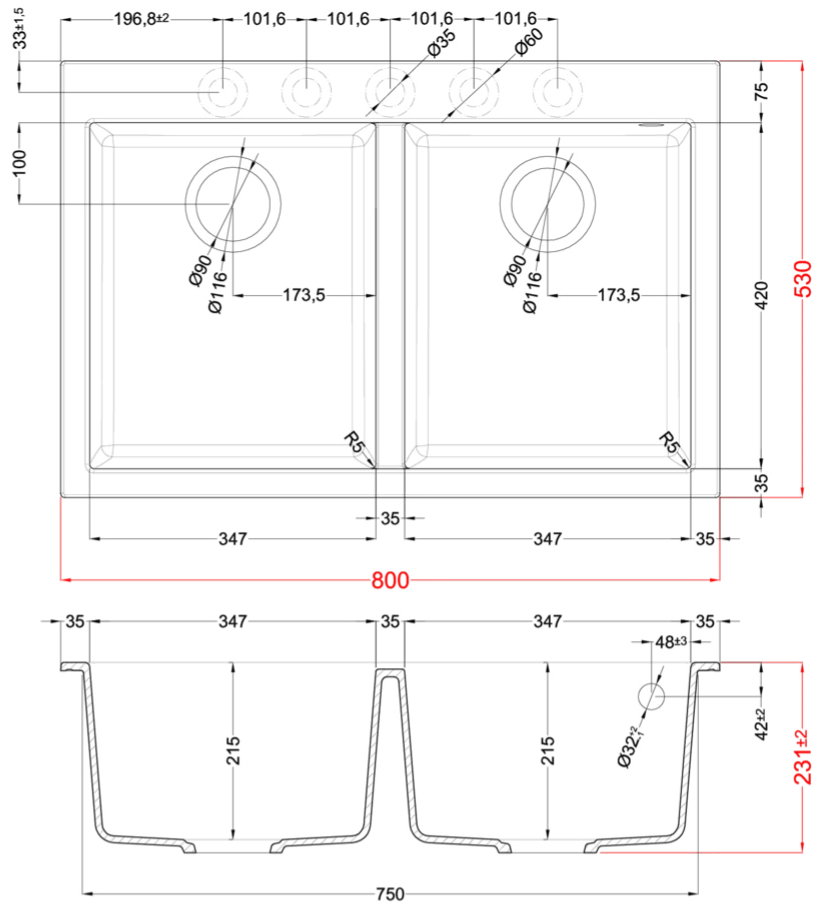

QUADRA 340

Technical Drawing

0

Description	2-bowl sink
Model	QUADRA 340
Base (mm)	800 900 if first component
0	Inset
Dimensions (mm)	800 x 530
Hole for built-in installation (mm)	780 x 510
Number of Bowls	2

0

Gross Weight (kg)	20,88
Net Weight (kg)	15,80
Packaging Dimension (kg)	900 x 630 x 300
0 (kg)	0,170

0

Packaging	Cardboard and polyethylene
0	Space-saving siphon, wastes and hooks.

GRANITEK

METAL

LMQ34073BTP M73
8032861958482

LGQ34051BTP G51
8031873039479

Quadra 340

general tolerances where not expressly communicated ± 1 mm
 connection dimensions according to UNI EN 695
 eventual exceptions are reported with *

elleci