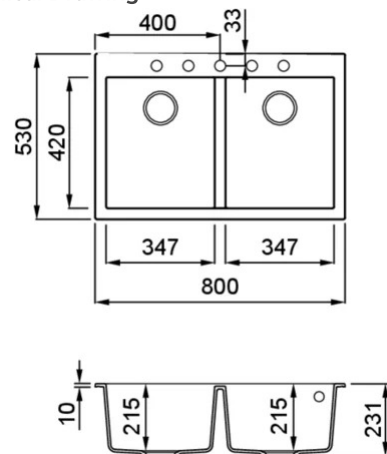

QUADRA 340

Technical Drawing

0

Description	2-bowl sink
Model	QUADRA 340
Base (mm)	800 900 if first component
0	Inset
Dimensions (mm)	800 x 530
Hole for built-in installation (mm)	780 x 510
Number of Bowls	2

0

Gross Weight (kg)	20,88
Net Weight (kg)	15,80
Packaging Dimension (kg)	900 x 630 x 300
0 (kg)	0,170

0

Packaging	Cardboard and polyethylene
0	Space-saving siphon, wastes and hooks.

GRANITEK

METAL

LMQ34073BTP M73
8032861958482

LGQ34051BTP G51
8031873039479

Quadra 340

general tolerances where not expressly communicated ± 1 mm
 connection dimensions according to UNI EN 695
 eventual exceptions are reported with *

elleci