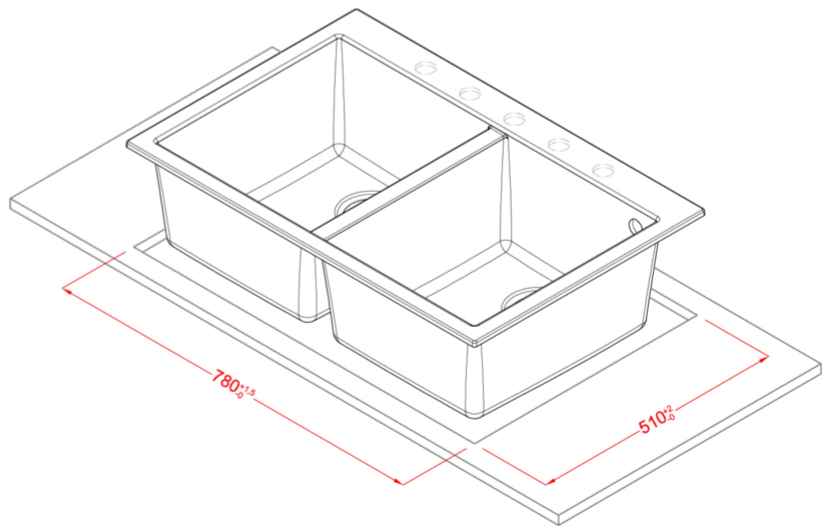

Quadra 340

general tolerances where not expressly communicated ± 1 mm
connection dimensions according to UNI EN 695
eventual exceptions are reported with *

elleci