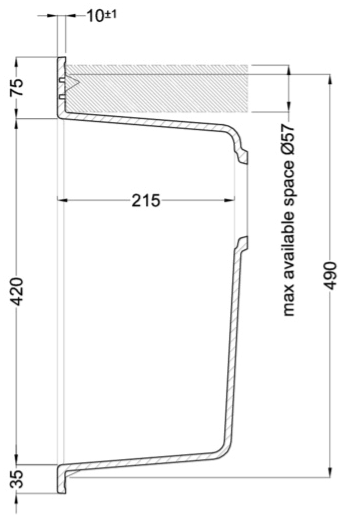

QUADRA 340

Technical Drawing

0

Description	2-bowl sink
Model	QUADRA 340
Base (mm)	800 900 if first component
0	Inset
Dimensions (mm)	800 x 530
Hole for built-in installation (mm)	780 x 510
Number of Bowls	2

0

Gross Weight (kg)	20,88
Net Weight (kg)	15,80
Packaging Dimension (kg)	900 x 630 x 300
0 (kg)	0,170

0

Packaging	Cardboard and polyethylene
0	Space-saving siphon, wastes and hooks.

GRANITEK

METAL

LMQ34073BTP M73
8032861958482

LGQ34051BTP G51
8031873039479

Quadra 340

general tolerances where not expressly communicated ± 1 mm
 connection dimensions according to UNI EN 695
 eventual exceptions are reported with *

elleci