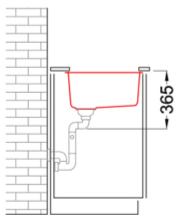

Quadra 340 Undermount

general tolerances where not expressly communicated ± 1 mm
connection dimensions according to UNI EN 695
eventual exceptions are reported with *