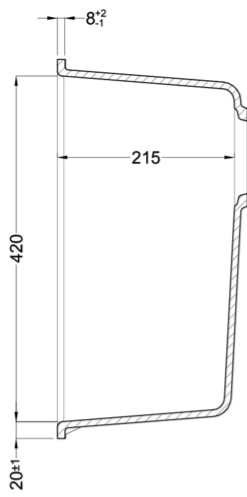

Quadra 340 Undermount

general tolerances where not expressly communicated ± 1 mm
connection dimensions according to UNI EN 695
eventual exceptions are reported with *