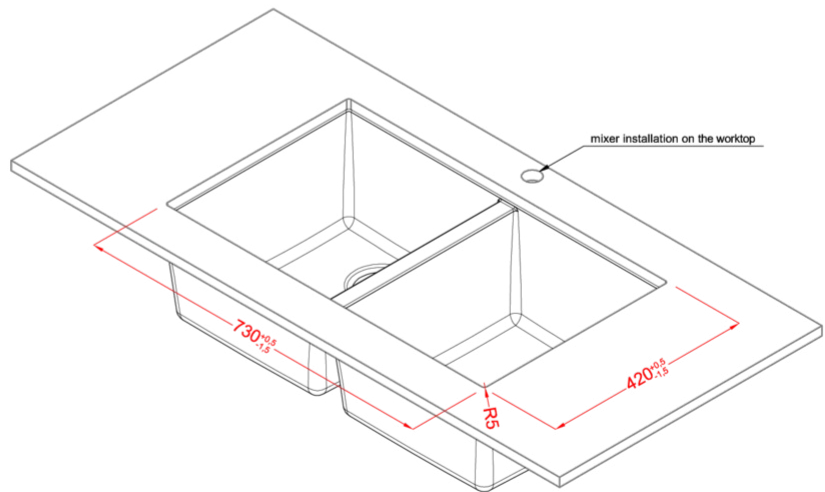

Quadra 340 Undermount

general tolerances where not expressly communicated ± 1 mm
connection dimensions according to UNI EN 695
eventual exceptions are reported with *