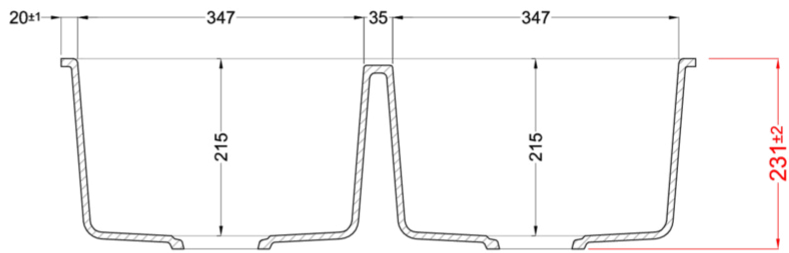

Quadra 340 Undermount

general tolerances where not expressly communicated ± 1 mm
connection dimensions according to UNI EN 695
eventual exceptions are reported with *