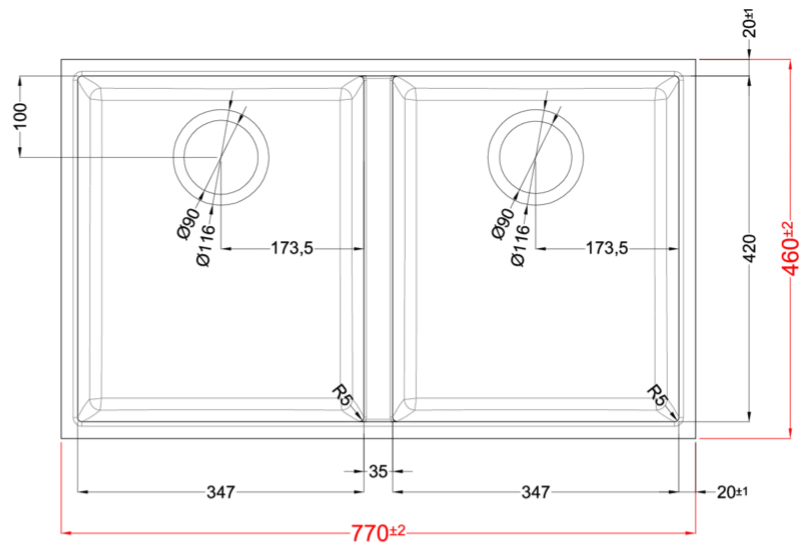

QUADRA 340 SOTTOTOP

Technical Drawing

0

| | |
|--|---------------------|
| Description | 2-bowl sink |
| Model | QUADRA 340 SOTTOTOP |
| Base (mm) | 900 |
| 0 | Undermount |
| Dimensions (mm) | 770 x 460 |
| Hole for built-in installation (mm) | 730 x 420 R5 |
| Number of Bowls | 2 |

0

| | |
|---------------------------------|-----------------|
| Gross Weight (kg) | 17,13 |
| Net Weight (kg) | 13,92 |
| Packaging Dimension (kg) | 900 x 630 x 300 |
| 0 (kg) | 0,170 |

0

| | |
|------------------|--|
| Packaging | Cardboard and polyethylene |
| 0 | Space-saving siphon, wastes and hooks. |

LGQ34068BSC G68
8031873039523

GRANITEK

CLASSIC

LGQ34051BSC G51
8031873039516

Quadra 340 Undermount

general tolerances where not expressly communicated ± 1 mm
 connection dimensions according to UNI EN 695
 eventual exceptions are reported with *