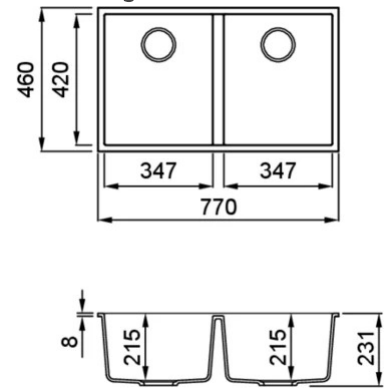

QUADRA 340 SOTTOTOP

Technical Drawing

0

| | |
|--|---------------------|
| Description | 2-bowl sink |
| Model | QUADRA 340 SOTTOTOP |
| Base (mm) | 900 |
| 0 | Undermount |
| Dimensions (mm) | 770 x 460 |
| Hole for built-in installation (mm) | 730 x 420 R5 |
| Number of Bowls | 2 |

0

| | |
|---------------------------------|-----------------|
| Gross Weight (kg) | 17,13 |
| Net Weight (kg) | 13,92 |
| Packaging Dimension (kg) | 900 x 630 x 300 |
| 0 (kg) | 0,170 |

0

| | |
|------------------|--|
| Packaging | Cardboard and polyethylene |
| 0 | Space-saving siphon, wastes and hooks. |

LGQ34068BSC G68
8031873039523

GRANITEK

CLASSIC

LGQ34051BSC G51
8031873039516

Quadra 340 Undermount

general tolerances where not expressly communicated ± 1 mm
 connection dimensions according to UNI EN 695
 eventual exceptions are reported with *