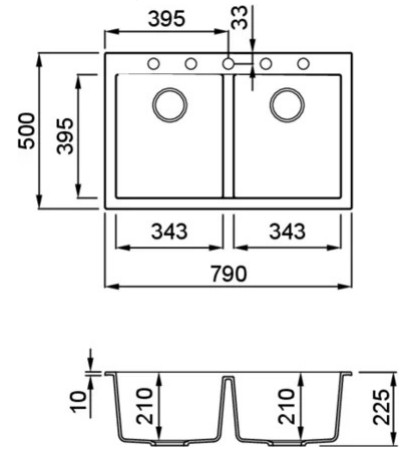

QUADRA 350

Technical Drawing

0

Description	2-bowl sink
Model	QUADRA 350
Base (mm)	800
0	Inset
Dimensions (mm)	790 x 500
Hole for built-in installation (mm)	770 x 480
Number of Bowls	2

0

Gross Weight (kg)	20,18
Net Weight (kg)	14,20
Packaging Dimension (kg)	870 x 575 x 300
0 (kg)	0,150