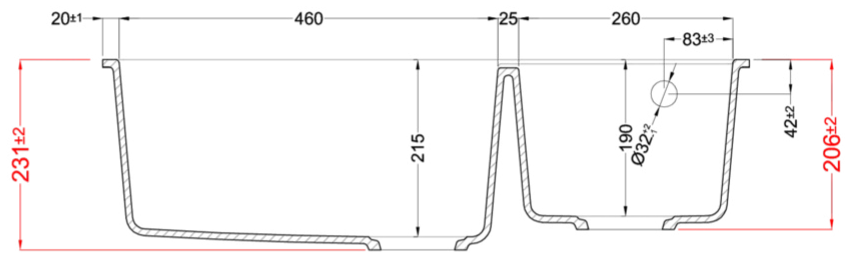

Quadra 440 Undermount

general tolerances where not expressly communicated ± 1 mm
connection dimensions according to UNI EN 695
eventual exceptions are reported with *

elleci