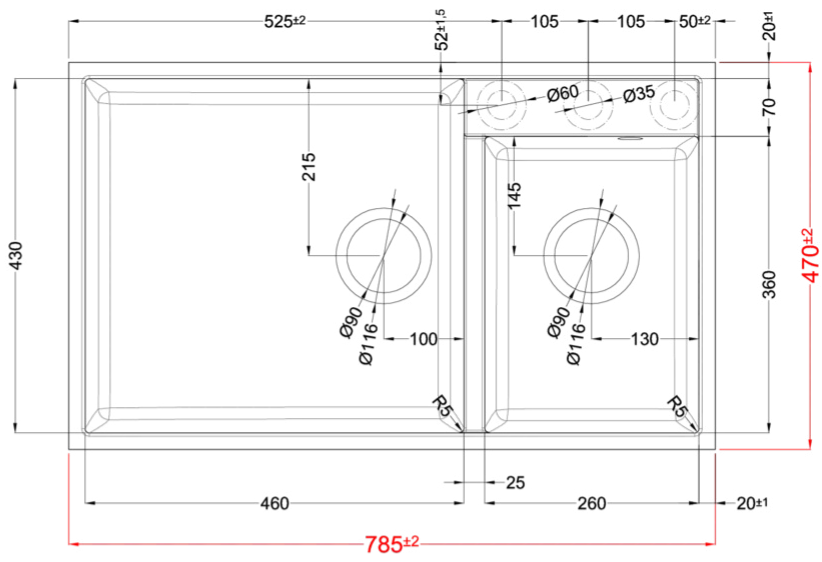

QUADRA 440 SOTTOTOP

Technical Drawing

0

Description	2-bowl sink
Model	QUADRA 440 SOTTOTOP
Base (mm)	900
0	Undermount
Dimensions (mm)	785 x 470
Hole for built-in installation (mm)	745 x 430 R5
Number of Bowls	2

0

Gross Weight (kg)	14,48
Net Weight (kg)	10,83
Packaging Dimension (kg)	940 x 575 x 300
0 (kg)	0,165

0

Packaging	Cardboard and polystyrene
0	Space-saving siphon, wastes and hooks.

GRANITEK

METAL

LMQ44073BSO M73
8032861956785

LGQ44051BSO G51
8031873035839

Quadra 440 Undermount

general tolerances where not expressly communicated ± 1 mm
 connection dimensions according to UNI EN 695
 eventual exceptions are reported with *

elleci