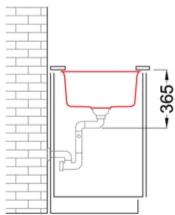

Quadra 440 Undermount

general tolerances where not expressly communicated ± 1 mm
connection dimensions according to UNI EN 695
eventual exceptions are reported with *

elleci