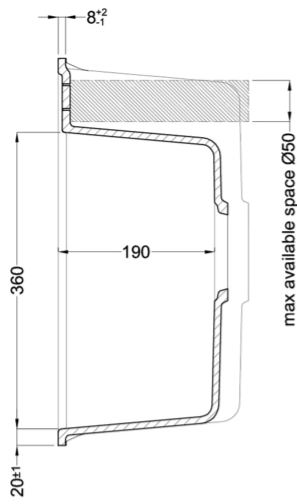

QUADRA 440 SOTTOTOP

Technical Drawing

0

Description	2-bowl sink
Model	QUADRA 440 SOTTOTOP
Base (mm)	900
0	Undermount
Dimensions (mm)	785 x 470
Hole for built-in installation (mm)	745 x 430 R5
Number of Bowls	2

0

Gross Weight (kg)	14,48
Net Weight (kg)	10,83
Packaging Dimension (kg)	940 x 575 x 300
0 (kg)	0,165

0

Packaging	Cardboard and polystyrene
0	Space-saving siphon, wastes and hooks.

GRANITEK

METAL

LMQ44073BSO M73
8032861956785

LGQ44051BSO G51
8031873035839

Quadra 440 Undermount

general tolerances where not expressly communicated ± 1 mm
 connection dimensions according to UNI EN 695
 eventual exceptions are reported with *

elleci