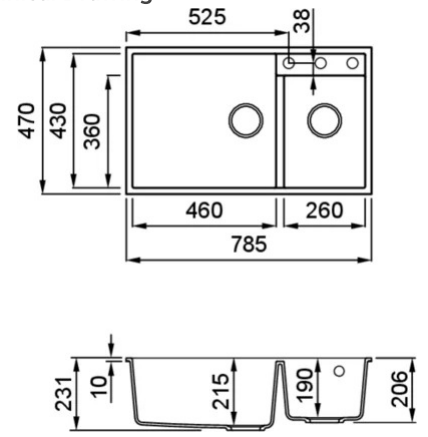

QUADRA 440 SOTTOTOP

Technical Drawing

0

Description	2-bowl sink
Model	QUADRA 440 SOTTOTOP
Base (mm)	900
0	Undermount
Dimensions (mm)	785 x 470
Hole for built-in installation (mm)	745 x 430 R5
Number of Bowls	2

0

Gross Weight (kg)	14,48
Net Weight (kg)	10,83
Packaging Dimension (kg)	940 x 575 x 300
0 (kg)	0,165

0

Packaging	Cardboard and polystyrene
0	Space-saving siphon, wastes and hooks.

GRANITEK

METAL

LMQ44073BSO M73
8032861956785

LGQ44051BSO G51
8031873035839

Quadra 440 Undermount

general tolerances where not expressly communicated ± 1 mm
 connection dimensions according to UNI EN 695
 eventual exceptions are reported with *

elleci