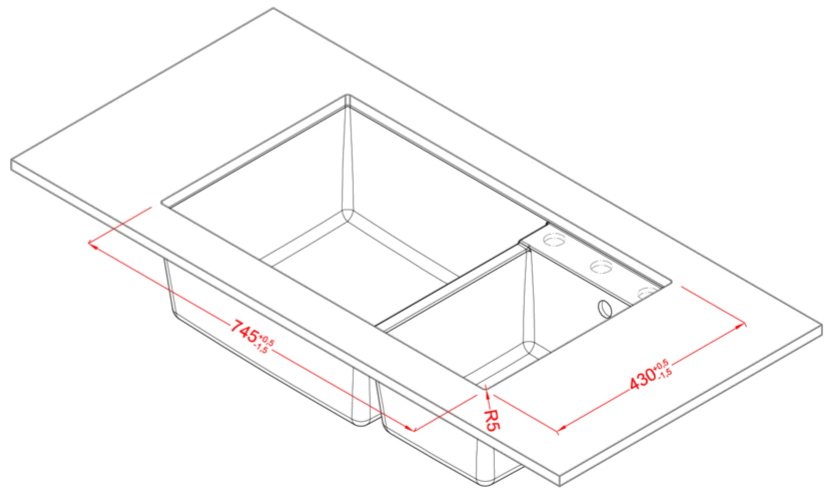

Quadra 440 Undermount

general tolerances where not expressly communicated ± 1 mm
connection dimensions according to UNI EN 695
eventual exceptions are reported with *

elleci