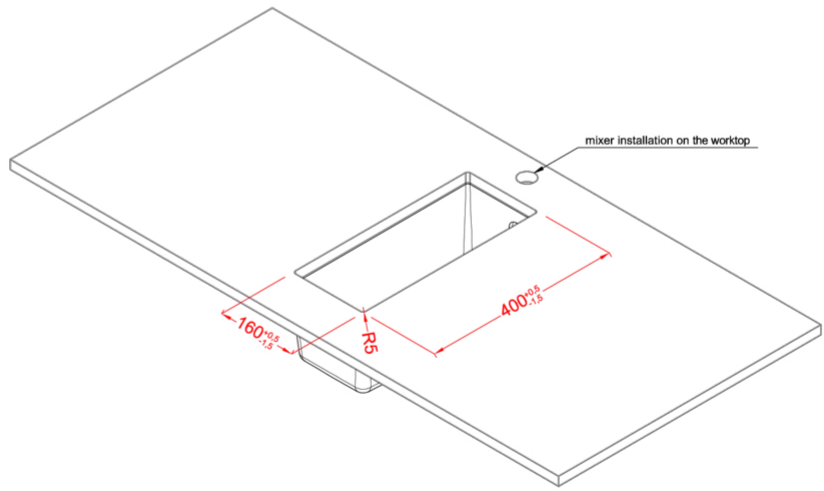

QUADRA 50 SOTTOTOP

Technical Drawing

0

Description	1-bowl sink
Model	QUADRA 50 SOTTOTOP
Base (mm)	300
0	Undermount
Dimensions (mm)	200 x 440
Hole for built-in installation (mm)	160 x 400 R5
Number of Bowls	1
Bowl Depth (mm)	155

GRANITEK

CLASSIC

LGQ05051BSO G51
8032861056898

LGQ05059BSO G59
8032861056942

LGQ05062BSO G62
8032861057017

Quadra 50 Undermount

general tolerances where not expressly communicated ± 1 mm
 connection dimensions according to UNI EN 695
 eventual exception are reported with *