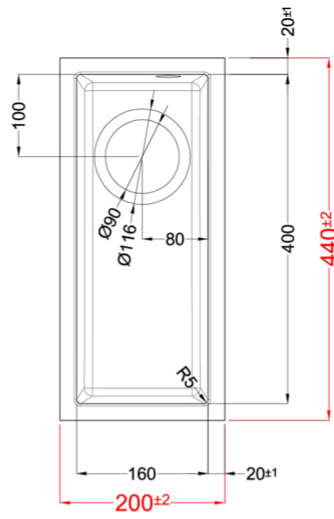

QUADRA 50 SOTTOTOP

Technical Drawing

0

Description	1-bowl sink
Model	QUADRA 50 SOTTOTOP
Base (mm)	300
0	Undermount
Dimensions (mm)	200 x 440
Hole for built-in installation (mm)	160 x 400 R5
Number of Bowls	1
Bowl Depth (mm)	155

0

Gross Weight (kg)	5,43
Net Weight (kg)	4,04
Packaging Dimension (kg)	550 x 280 x 250
0 (kg)	0,038

0

Packaging	Cardboard and polystyrene
0	Space-saving siphon, wastes and hooks.

KERATEK

LKQ05086BSO K86
8031873024024

GRANITEK

CLASSIC

LGQ05051BSO G51
8032861056898

LGQ05059BSO G59
8032861056942

LGQ05062BSO G62
8032861057017

Quadra 50 Undermount

general tolerances where not expressly communicated ± 1 mm
 connection dimensions according to UNI EN 695
 eventual exception are reported with *