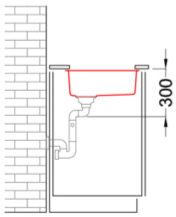

GRANITEK

CLASSIC

LGQ05051BSO G51
8032861056898

LGQ05059BSO G59
8032861056942

LGQ05062BSO G62
8032861057017

Quadra 50 Undermount

general tolerances where not expressly communicated ± 1 mm
 connection dimensions according to UNI EN 695
 eventual exception are reported with *