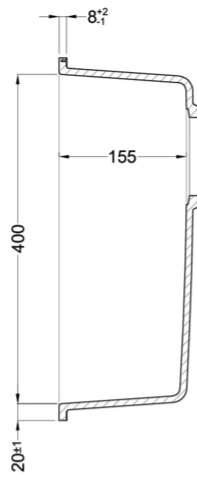

QUADRA 50 SOTTOTOP

Technical Drawing

0

Description	1-bowl sink
Model	QUADRA 50 SOTTOTOP
Base (mm)	300
0	Undermount
Dimensions (mm)	200 x 440
Hole for built-in installation (mm)	160 x 400 R5
Number of Bowls	1
Bowl Depth (mm)	155

0

Gross Weight (kg)	5,43
Net Weight (kg)	4,04
Packaging Dimension (kg)	550 x 280 x 250
0 (kg)	0,038

0

Packaging	Cardboard and polystyrene
0	Space-saving siphon, wastes and hooks.

KERATEK

LKQ05086BSO K86
8031873024024

GRANITEK

CLASSIC

LGQ05051BSO G51
8032861056898

LGQ05059BSO G59
8032861056942

LGQ05062BSO G62
8032861057017

Quadra 50 Undermount

general tolerances where not expressly communicated ± 1 mm
 connection dimensions according to UNI EN 695
 eventual exception are reported with *