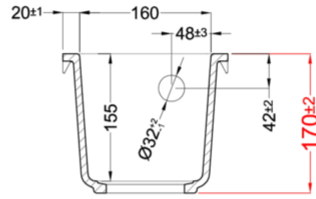

QUADRA 50 SOTTOTOP

Technical Drawing

0

Description	1-bowl sink
Model	QUADRA 50 SOTTOTOP
Base (mm)	300
0	Undermount
Dimensions (mm)	200 x 440
Hole for built-in installation (mm)	160 x 400 R5
Number of Bowls	1
Bowl Depth (mm)	155

0

Gross Weight (kg)	5,43
Net Weight (kg)	4,04
Packaging Dimension (kg)	550 x 280 x 250
0 (kg)	0,038

0

Packaging	Cardboard and polystyrene
0	Space-saving siphon, wastes and hooks.

KERATEK

LKQ05086BSO K86
8031873024024

GRANITEK

CLASSIC

LGQ05051BSO G51
8032861056898

LGQ05059BSO G59
8032861056942

LGQ05062BSO G62
8032861057017

Quadra 50 Undermount

general tolerances where not expressly communicated ± 1 mm
 connection dimensions according to UNI EN 695
 eventual exception are reported with *