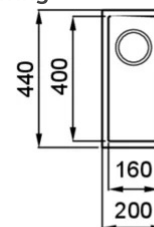

QUADRA 50 SOTTOTOP

Technical Drawing

0

Description	1-bowl sink
Model	QUADRA 50 SOTTOTOP
Base (mm)	300
0	Undermount
Dimensions (mm)	200 x 440
Hole for built-in installation (mm)	160 x 400 R5
Number of Bowls	1
Bowl Depth (mm)	155

0

Gross Weight (kg)	5,43
Net Weight (kg)	4,04
Packaging Dimension (kg)	550 x 280 x 250
0 (kg)	0,038

0

Packaging	Cardboard and polystyrene
0	Space-saving siphon, wastes and hooks.

KERATEK

LKQ05086BSO K86
8031873024024