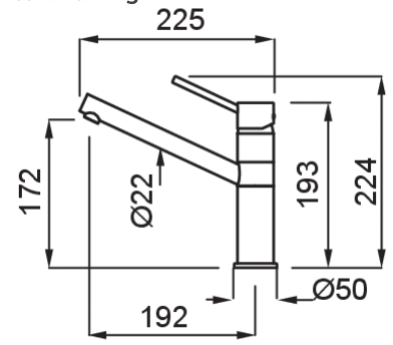

SAVA

Technical Drawing

0

Description Single-lever tap with swivel spout

Model SAVA

Base (mm) 50

Bowl Depth (ømm) 35

Bowl Depth 360°

Flexi-hose Stainless Steel 3/8"

Bowl Depth (ømm) 35

0

Gross Weight (kg) 1,92

Net Weight (kg) 1,62

Packaging Dimension (kg) 48,5 x 25 x 9

0 (kg) 0,011

0