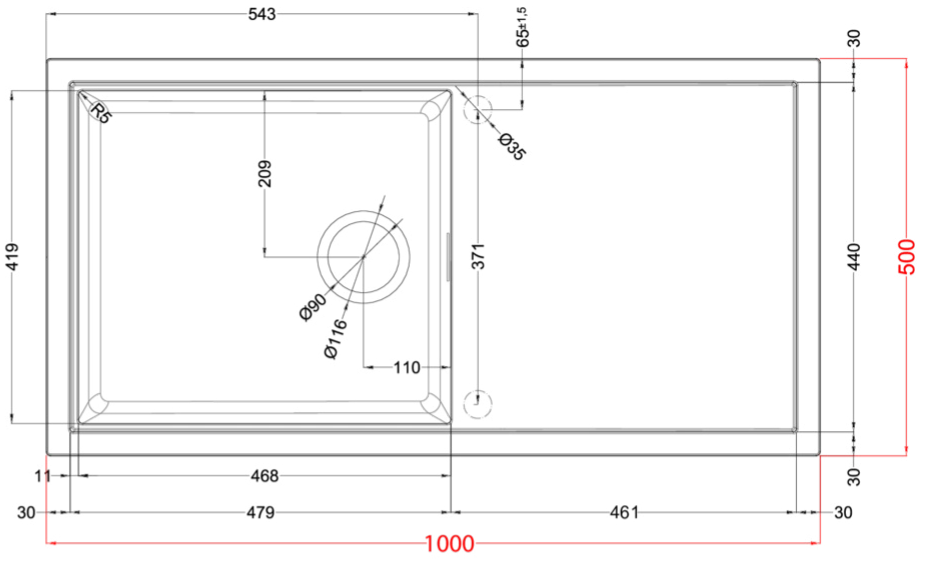

SINTESI 480

general tolerances where not expressly communicated ±0.2%
connection dimensions according to UNI EN 695