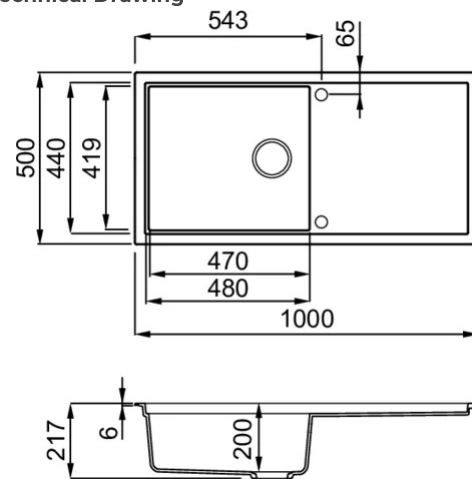

Technical Drawing

0

Description

1-bowl sink with drainer *Available with coloured waste: Black Matt, Light Gold, Stainless Steel

Model

SINTESI 480

Base (mm)

If worktop height more than 35 mm base 600
||| If worktop height less than 35 mm base 1200
(Inset) - If worktop height more than 40 mm
base 600 ||| If worktop height less than 40 mm
base 1200 (Flushmount)

0

Dimensions (mm)

1000 x 500

Hole for built-in installation (mm)

980 x 480 mm (Inset), as per drawing
(Flushmount)

Bowl Depth (mm)

217

0

Packaging Dimension (kg)

1080 x 575 x 300

0

Packaging

Cardboard and polyethylene