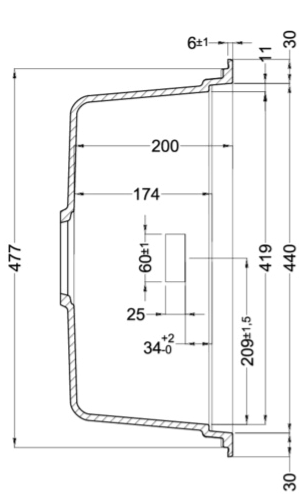

SINTESI 480

general tolerances where not expressly communicated ±0.2%
connection dimensions according to UNI EN 695