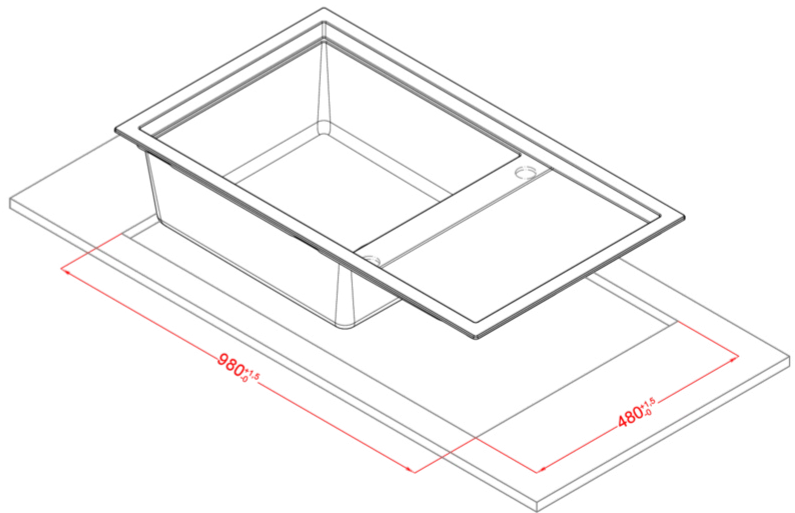

SINTESI 480

general tolerances where not expressly communicated ±0.2%
connection dimensions according to UNI EN 695