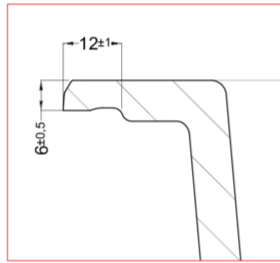

SINTESI 480

general tolerances where not expressly communicated ±0.2%
connection dimensions according to UNI EN 695