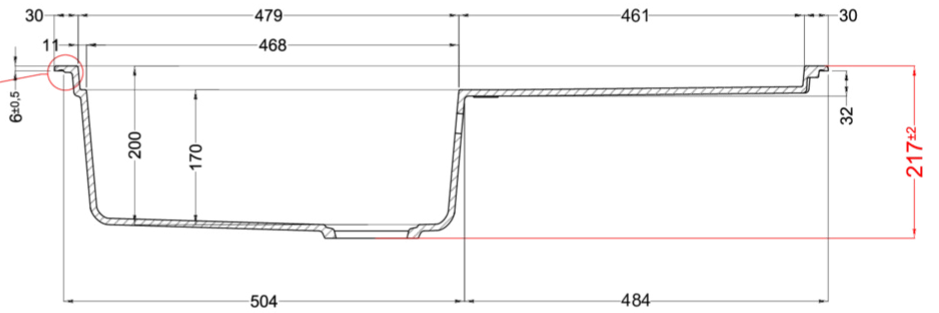

SINTESI 480

general tolerances where not expressly communicated ±0.2%
connection dimensions according to UNI EN 695