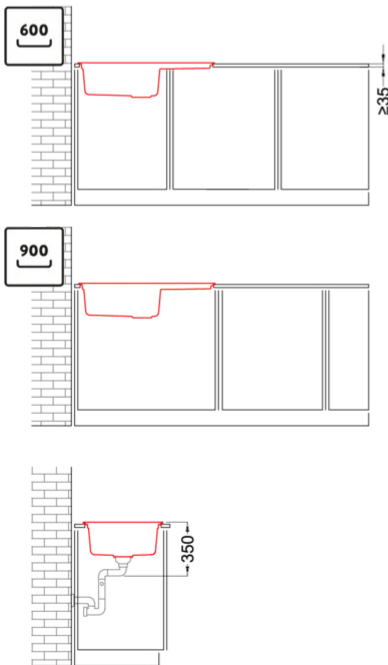

SINTESI 480

general tolerances where not expressly communicated ±0.2%
connection dimensions according to UNI EN 695