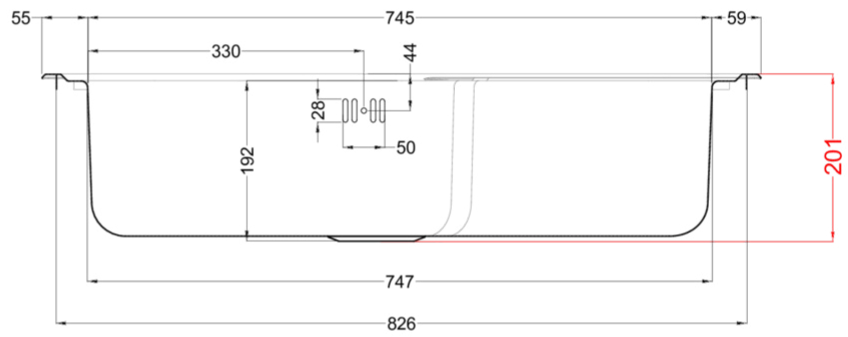

SKY 360

Technical Drawing

0

Description	1-bowl sink
Model	SKY 360
Base (mm)	900
0	Inset
Dimensions (mm)	860 x 500
Hole for built-in installation (mm)	840 x 480
Number of Bowls	1
Bowl Depth (mm)	190

0

Gross Weight (kg)	6,60
Net Weight (kg)	4,20
Packaging Dimension (kg)	920 x 205 x 564

0

Packaging	Cardboard
0	--

INOX

LIK360SAC SATIN FINISH
8031873601256

SKY 360

general tolerances where not expressly communicated ±0.2%
connection dimensions according to UNI EN 695