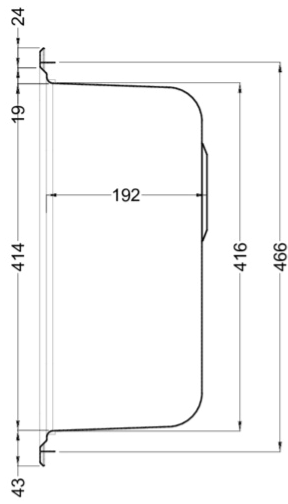

SKY 360

Technical Drawing

0

Description	1-bowl sink
Model	SKY 360
Base (mm)	900
0	Inset
Dimensions (mm)	860 x 500
Hole for built-in installation (mm)	840 x 480
Number of Bowls	1
Bowl Depth (mm)	190

0

Gross Weight (kg)	6,60
Net Weight (kg)	4,20
Packaging Dimension (kg)	920 x 205 x 564

0

Packaging	Cardboard
0	--

INOX

LIK360SAC SATIN FINISH
8031873601256

SKY 360

general tolerances where not expressly communicated ±0.2%
connection dimensions according to UNI EN 695