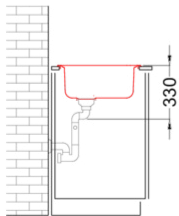

SKY 360

Technical Drawing

0

Description	1-bowl sink
Model	SKY 360
Base (mm)	900
0	Inset
Dimensions (mm)	860 x 500
Hole for built-in installation (mm)	840 x 480
Number of Bowls	1
Bowl Depth (mm)	190

0

Gross Weight (kg)	6,60
Net Weight (kg)	4,20
Packaging Dimension (kg)	920 x 205 x 564

0

Packaging	Cardboard
0	--

INOX

LIK360SAC SATIN FINISH
8031873601256

SKY 360

general tolerances where not expressly communicated ±0.2%
connection dimensions according to UNI EN 695