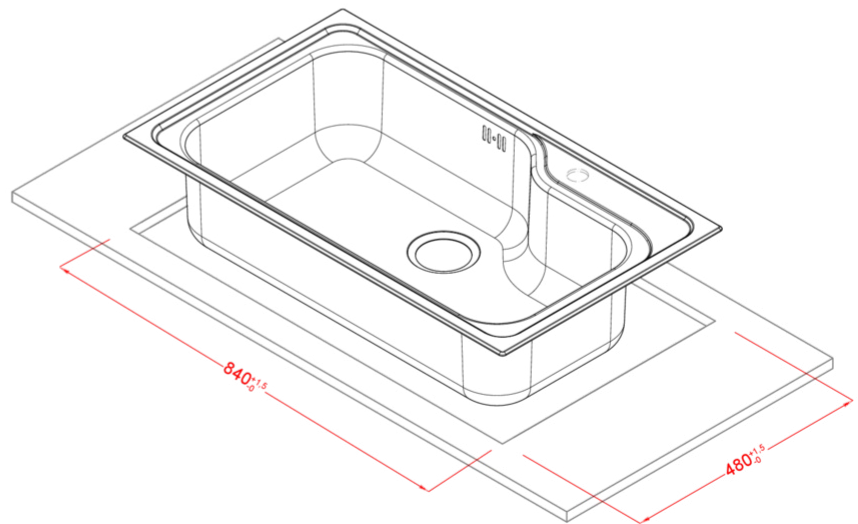

SKY 360

Technical Drawing

0

Description	1-bowl sink
Model	SKY 360
Base (mm)	900
0	Inset
Dimensions (mm)	860 x 500
Hole for built-in installation (mm)	840 x 480
Number of Bowls	1
Bowl Depth (mm)	190

0

Gross Weight (kg)	6,60
Net Weight (kg)	4,20
Packaging Dimension (kg)	920 x 205 x 564

0

Packaging	Cardboard
0	--

INOX

LIK360SAC SATIN FINISH
8031873601256

SKY 360

general tolerances where not expressly communicated ±0.2%
connection dimensions according to UNI EN 695