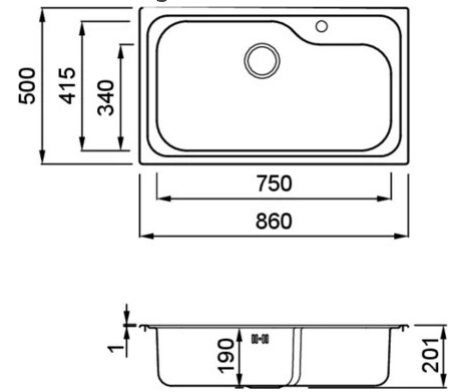

SKY 360

Technical Drawing

0

Description	1-bowl sink
Model	SKY 360
Base (mm)	900
0	Inset
Dimensions (mm)	860 x 500
Hole for built-in installation (mm)	840 x 480
Number of Bowls	1
Bowl Depth (mm)	190

0

Gross Weight (kg)	6,60
Net Weight (kg)	4,20
Packaging Dimension (kg)	920 x 205 x 564

0

Packaging	Cardboard
0	--

INOX

LIK360SAC SATIN FINISH
8031873601256

SKY 360

general tolerances where not expressly communicated ±0.2%
connection dimensions according to UNI EN 695