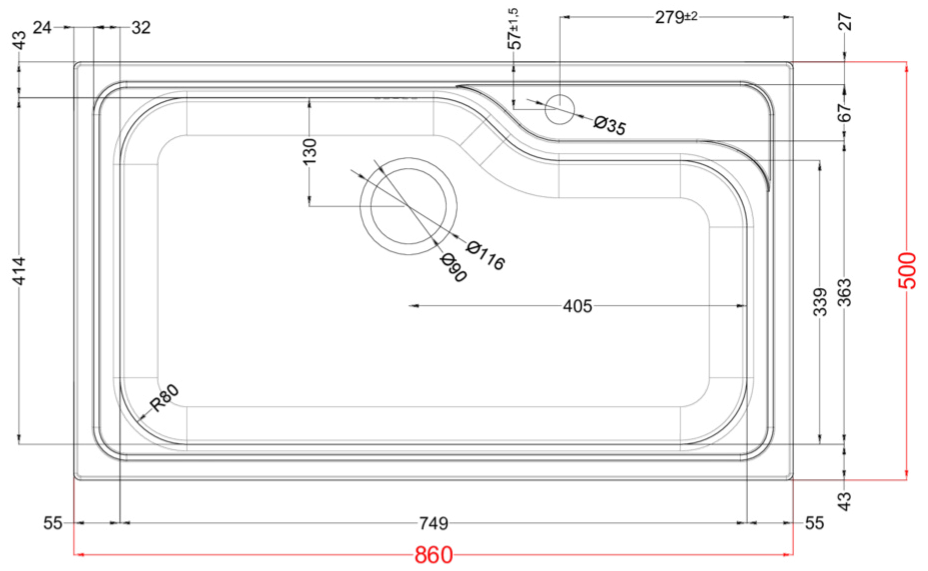

SKY 360

Technical Drawing

0

Description	1-bowl sink
Model	SKY 360
Base (mm)	900
0	Inset
Dimensions (mm)	860 x 500
Hole for built-in installation (mm)	840 x 480
Number of Bowls	1
Bowl Depth (mm)	190

0

Gross Weight (kg)	6,60
Net Weight (kg)	4,20
Packaging Dimension (kg)	920 x 205 x 564

0

Packaging	Cardboard
0	--

INOX

LIK360SAC SATIN FINISH
8031873601256

SKY 360

general tolerances where not expressly communicated ±0.2%
connection dimensions according to UNI EN 695