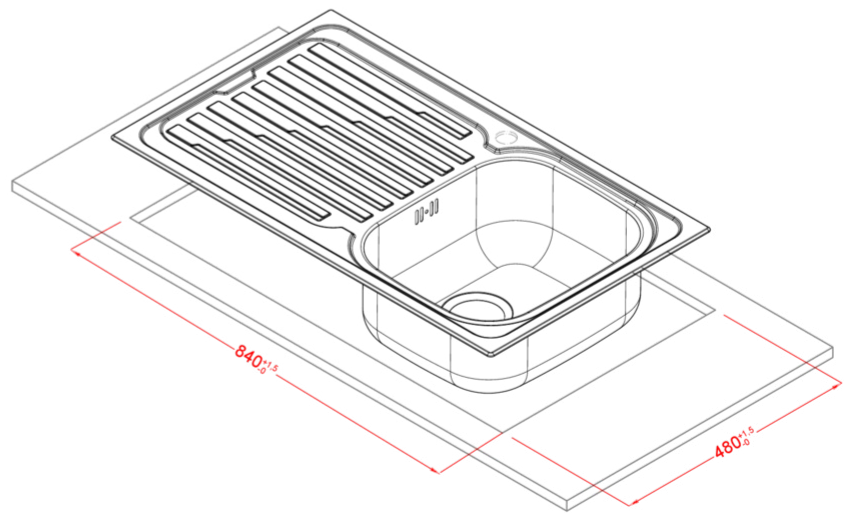

SKY 400

Technical Drawing

0

Description	1-bowl sink with drainer
Model	SKY 400
Base (mm)	450
0	Inset
Dimensions (mm)	860 x 500
Hole for built-in installation (mm)	840 x 480
Number of Bowls	1
Bowl Depth (mm)	180

0

Gross Weight (kg)	5,50
Net Weight (kg)	3,10
Packaging Dimension (kg)	920 x 570 x 220

0

Packaging	Cardboard
0	--

INOX

LIK400SACDX SATIN FINISH
8031873600983

LIK400SACSX SATIN FINISH
8031873600990

SKY 400 SX

general tolerances where not expressly communicated $\pm 0.2\%$
connection dimensions according to UNI EN 695

SKY 400 DX

general tolerances where not expressly communicated ±0.2%
connection dimensions according to UNI EN 695