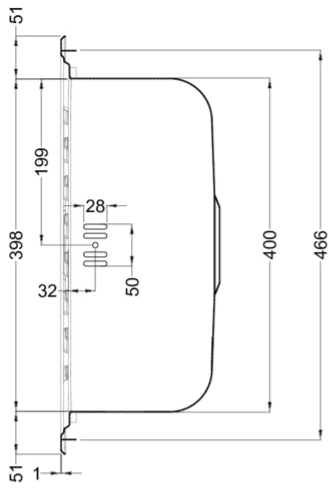

SKY 400

Technical Drawing

0

Description	1-bowl sink with drainer
Model	SKY 400
Base (mm)	450
0	Inset
Dimensions (mm)	860 x 500
Hole for built-in installation (mm)	840 x 480
Number of Bowls	1
Bowl Depth (mm)	180

0

Gross Weight (kg)	5,50
Net Weight (kg)	3,10
Packaging Dimension (kg)	920 x 570 x 220

0

Packaging	Cardboard
0	--

INOX

LIK400SACDX SATIN FINISH
8031873600983

LIK400SACSX SATIN FINISH
8031873600990

SKY 400 SX

general tolerances where not expressly communicated $\pm 0.2\%$
connection dimensions according to UNI EN 695

SKY 400 DX

general tolerances where not expressly communicated ±0.2%
connection dimensions according to UNI EN 695