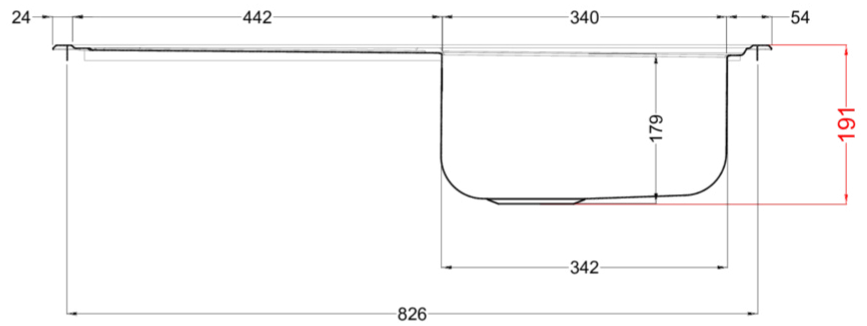

SKY 400

Technical Drawing

0

Description	1-bowl sink with drainer
Model	SKY 400
Base (mm)	450
0	Inset
Dimensions (mm)	860 x 500
Hole for built-in installation (mm)	840 x 480
Number of Bowls	1
Bowl Depth (mm)	180

0

Gross Weight (kg)	5,50
Net Weight (kg)	3,10
Packaging Dimension (kg)	920 x 570 x 220

0

Packaging	Cardboard
0	--

INOX

LIK400SACDX SATIN FINISH
8031873600983

LIK400SACSX SATIN FINISH
8031873600990

SKY 400 SX

general tolerances where not expressly communicated $\pm 0.2\%$
connection dimensions according to UNI EN 695

SKY 400 DX

general tolerances where not expressly communicated ±0.2%
connection dimensions according to UNI EN 695