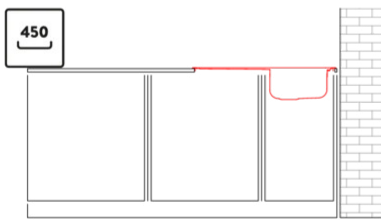

SKY 400

Technical Drawing

0

Description	1-bowl sink with drainer
Model	SKY 400
Base (mm)	450
0	Inset
Dimensions (mm)	860 x 500
Hole for built-in installation (mm)	840 x 480
Number of Bowls	1
Bowl Depth (mm)	180

0

Gross Weight (kg)	5,50
Net Weight (kg)	3,10
Packaging Dimension (kg)	920 x 570 x 220

0

Packaging	Cardboard
0	--

INOX

LIK400SACDX SATIN FINISH
8031873600983

LIK400SACSX SATIN FINISH
8031873600990

SKY 400 SX

general tolerances where not expressly communicated $\pm 0.2\%$
connection dimensions according to UNI EN 695

SKY 400 DX

general tolerances where not expressly communicated ±0.2%
connection dimensions according to UNI EN 695