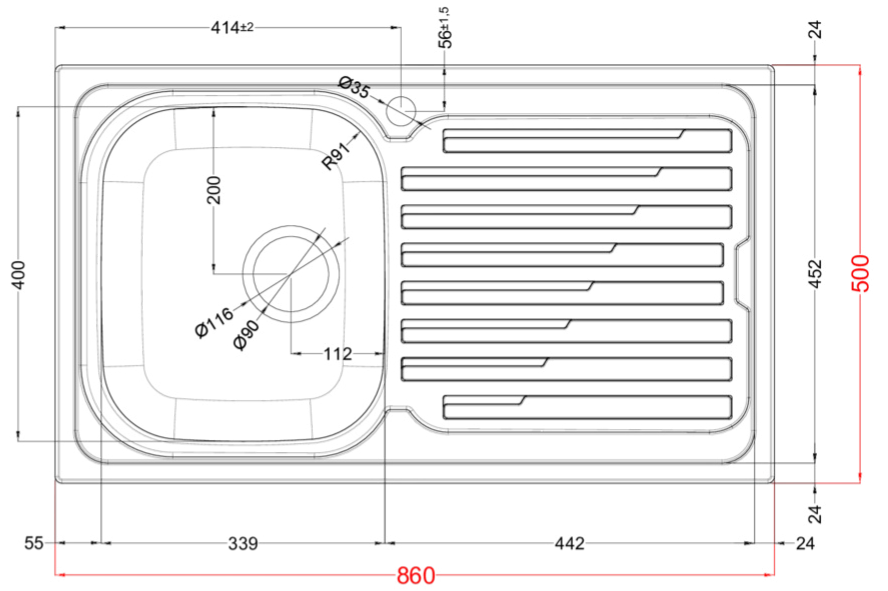

SKY 400

Technical Drawing

0

Description	1-bowl sink with drainer
Model	SKY 400
Base (mm)	450
0	Inset
Dimensions (mm)	860 x 500
Hole for built-in installation (mm)	840 x 480
Number of Bowls	1
Bowl Depth (mm)	180

0

Gross Weight (kg)	5,50
Net Weight (kg)	3,10
Packaging Dimension (kg)	920 x 570 x 220

0

Packaging	Cardboard
0	--

INOX

LIK400SACDX SATIN FINISH
8031873600983

LIK400SACSX SATIN FINISH
8031873600990

SKY 400 SX

general tolerances where not expressly communicated $\pm 0.2\%$
connection dimensions according to UNI EN 695

SKY 400 DX

general tolerances where not expressly communicated ±0.2%
connection dimensions according to UNI EN 695