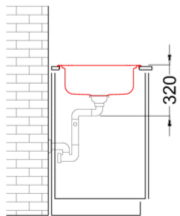

SKY 400

Technical Drawing

0

Description	1-bowl sink with drainer
Model	SKY 400
Base (mm)	450
0	Inset
Dimensions (mm)	860 x 500
Hole for built-in installation (mm)	840 x 480
Number of Bowls	1
Bowl Depth (mm)	180

0

Gross Weight (kg)	5,50
Net Weight (kg)	3,10
Packaging Dimension (kg)	920 x 570 x 220

0

Packaging	Cardboard
0	--

INOX

LIK400SACDX SATIN FINISH
8031873600983

LIK400SACSX SATIN FINISH
8031873600990

SKY 400 SX

general tolerances where not expressly communicated $\pm 0.2\%$
connection dimensions according to UNI EN 695

SKY 400 DX

general tolerances where not expressly communicated ±0.2%
connection dimensions according to UNI EN 695