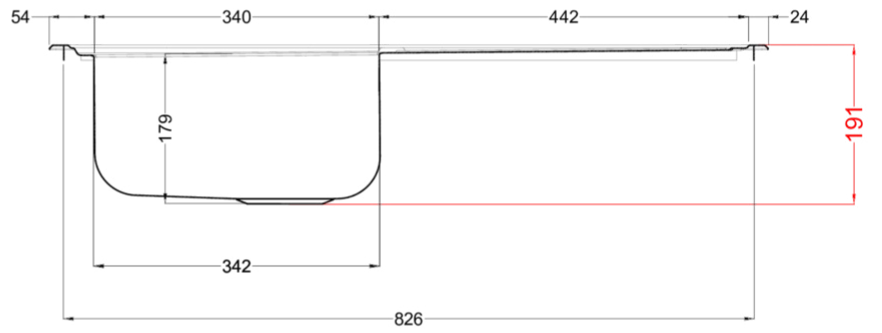

SKY 400

Technical Drawing

0

Description	1-bowl sink with drainer
Model	SKY 400
Base (mm)	450
0	Inset
Dimensions (mm)	860 x 500
Hole for built-in installation (mm)	840 x 480
Number of Bowls	1
Bowl Depth (mm)	180

0

Gross Weight (kg)	5,50
Net Weight (kg)	3,10
Packaging Dimension (kg)	920 x 570 x 220

0

Packaging	Cardboard
0	--

INOX

LIK400SACDX SATIN FINISH
8031873600983

LIK400SACSX SATIN FINISH
8031873600990

SKY 400 SX

general tolerances where not expressly communicated $\pm 0.2\%$
connection dimensions according to UNI EN 695

SKY 400 DX

general tolerances where not expressly communicated ±0.2%
connection dimensions according to UNI EN 695