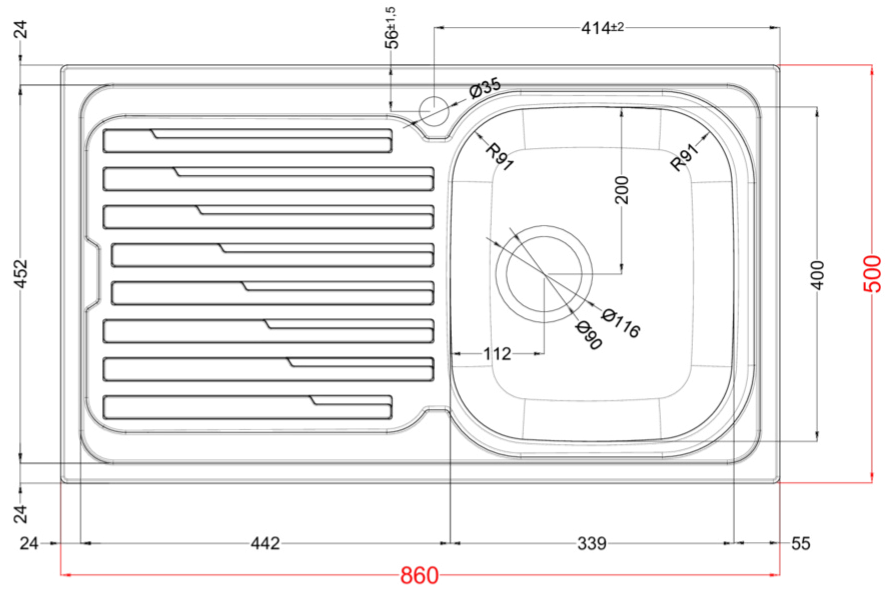

SKY 400

Technical Drawing

0

Description	1-bowl sink with drainer
Model	SKY 400
Base (mm)	450
0	Inset
Dimensions (mm)	860 x 500
Hole for built-in installation (mm)	840 x 480
Number of Bowls	1
Bowl Depth (mm)	180

0

Gross Weight (kg)	5,50
Net Weight (kg)	3,10
Packaging Dimension (kg)	920 x 570 x 220

0

Packaging	Cardboard
0	--

INOX

LIK400SACDX SATIN FINISH
8031873600983

LIK400SACSX SATIN FINISH
8031873600990

SKY 400 SX

general tolerances where not expressly communicated $\pm 0.2\%$
connection dimensions according to UNI EN 695

SKY 400 DX

general tolerances where not expressly communicated ±0.2%
connection dimensions according to UNI EN 695