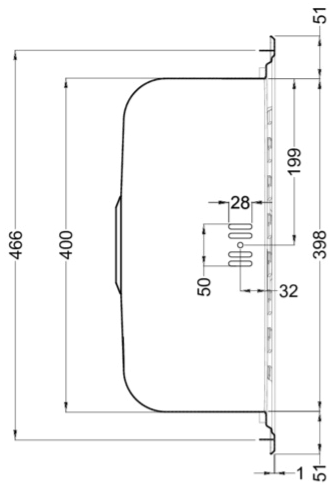

SKY 400

Technical Drawing

0

Description	1-bowl sink with drainer
Model	SKY 400
Base (mm)	450
0	Inset
Dimensions (mm)	860 x 500
Hole for built-in installation (mm)	840 x 480
Number of Bowls	1
Bowl Depth (mm)	180

0

Gross Weight (kg)	5,50
Net Weight (kg)	3,10
Packaging Dimension (kg)	920 x 570 x 220

0

Packaging	Cardboard
0	--

INOX

LIK400SACDX SATIN FINISH
8031873600983

LIK400SACSX SATIN FINISH
8031873600990

SKY 400 SX

general tolerances where not expressly communicated $\pm 0.2\%$
connection dimensions according to UNI EN 695

SKY 400 DX

general tolerances where not expressly communicated ±0.2%
connection dimensions according to UNI EN 695