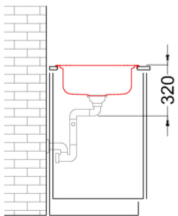

SKY 400

Technical Drawing

0

Description	1-bowl sink with drainer
Model	SKY 400
Base (mm)	450
0	Inset
Dimensions (mm)	860 x 500
Hole for built-in installation (mm)	840 x 480
Number of Bowls	1
Bowl Depth (mm)	180

0

Gross Weight (kg)	5,50
Net Weight (kg)	3,10
Packaging Dimension (kg)	920 x 570 x 220

0

Packaging	Cardboard
0	--

INOX

LIK400SACDX SATIN FINISH
8031873600983

LIK400SACSX SATIN FINISH
8031873600990

SKY 400 SX

general tolerances where not expressly communicated $\pm 0.2\%$
connection dimensions according to UNI EN 695

SKY 400 DX

general tolerances where not expressly communicated ±0.2%
connection dimensions according to UNI EN 695