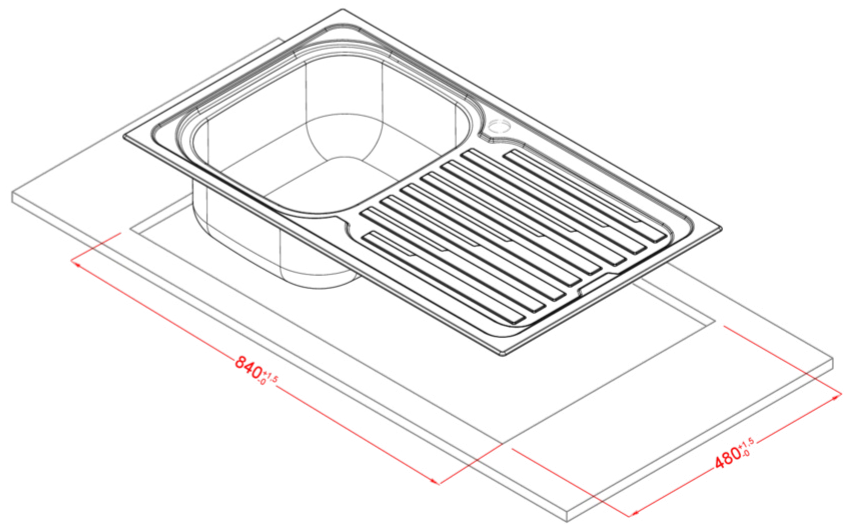

SKY 400

Technical Drawing

0

Description	1-bowl sink with drainer
Model	SKY 400
Base (mm)	450
0	Inset
Dimensions (mm)	860 x 500
Hole for built-in installation (mm)	840 x 480
Number of Bowls	1
Bowl Depth (mm)	180

0

Gross Weight (kg)	5,50
Net Weight (kg)	3,10
Packaging Dimension (kg)	920 x 570 x 220

0

Packaging	Cardboard
0	--

INOX

LIK400SACDX SATIN FINISH
8031873600983

LIK400SACSX SATIN FINISH
8031873600990

SKY 400 SX

general tolerances where not expressly communicated $\pm 0.2\%$
connection dimensions according to UNI EN 695

SKY 400 DX

general tolerances where not expressly communicated ±0.2%
connection dimensions according to UNI EN 695