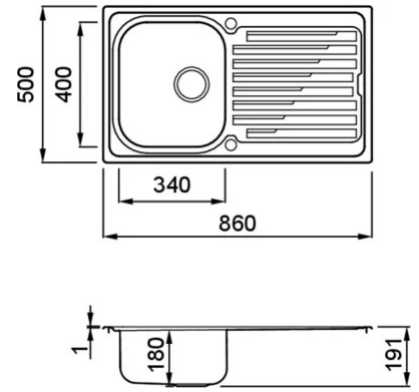

SKY 400

Technical Drawing

0

Description	1-bowl sink with drainer
Model	SKY 400
Base (mm)	450
0	Inset
Dimensions (mm)	860 x 500
Hole for built-in installation (mm)	840 x 480
Number of Bowls	1
Bowl Depth (mm)	180

0

Gross Weight (kg)	5,50
Net Weight (kg)	3,10
Packaging Dimension (kg)	920 x 570 x 220

0

Packaging	Cardboard
0	--

INOX

LIK400SACDX SATIN FINISH
8031873600983

LIK400SACSX SATIN FINISH
8031873600990

SKY 400 SX

general tolerances where not expressly communicated $\pm 0.2\%$
connection dimensions according to UNI EN 695

SKY 400 DX

general tolerances where not expressly communicated ±0.2%
connection dimensions according to UNI EN 695