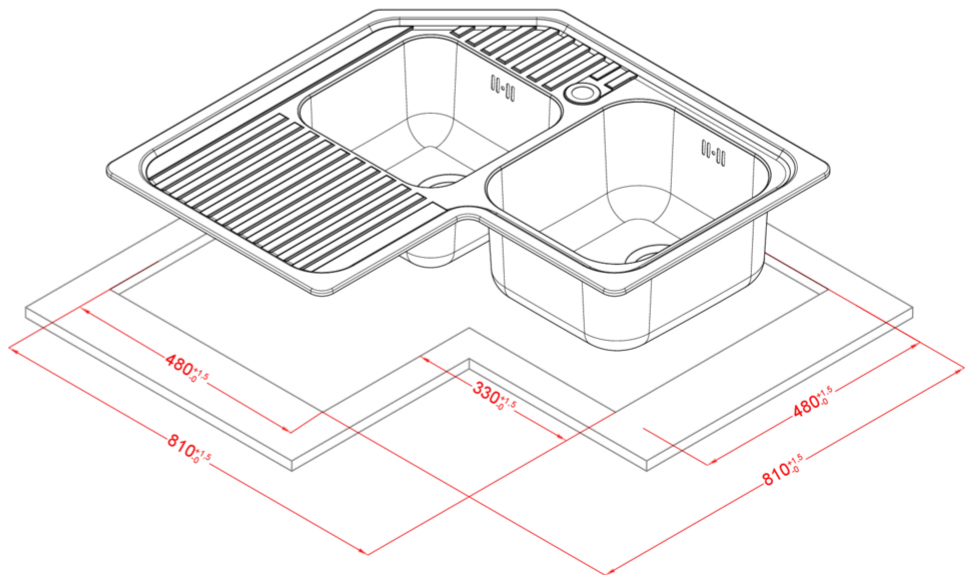

SKY CORNER

0

Description 2-bowls corner sink with drainer

Model SKY CORNER

Base (mm) Corner

0 Inset

Dimensions (mm) 830 x 830

Hole for built-in installation (mm) as per drawing

Number of Bowls 2

0

Gross Weight (kg) 10,58

Net Weight (kg) 5,88

Packaging Dimension (kg) 910 x 880 x 270

0

Packaging Cardboard

0

Technical Drawing

INOX

LIKORSACDX SATIN
8031873601263

LIKORSACSX SATIN FINISH
8031873601270

SKY CORNER DX

general tolerances where not expressly communicated $\pm 0.2\%$
connection dimensions according to UNI EN 695