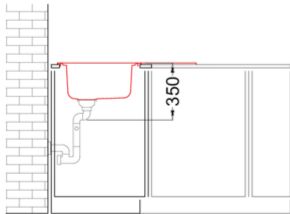

SKY CORNER

0

Description 2-bowls corner sink with drainer

Model SKY CORNER

Base (mm) Corner

0 Inset

Dimensions (mm) 830 x 830

Hole for built-in installation (mm) as per drawing

Number of Bowls 2

0

Gross Weight (kg) 10,58

Net Weight (kg) 5,88

Packaging Dimension (kg) 910 x 880 x 270

0

Packaging Cardboard

0

Technical Drawing

INOX

LIKORSACDX SATIN
8031873601263

LIKORSACSX SATIN FINISH
8031873601270

SKY CORNER DX

general tolerances where not expressly communicated $\pm 0.2\%$
connection dimensions according to UNI EN 695