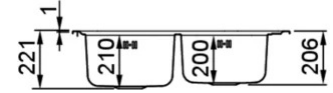

Number of Bowls 2

0

Gross Weight (kg) 10,58

Net Weight (kg) 5,88

Packaging Dimension (kg) 910 x 880 x 270

0

Packaging Cardboard

0

Technical Drawing

INOX

LIKORSACDX SATIN
8031873601263

LIKORSACSX SATIN FINISH
8031873601270

SKY CORNER DX

general tolerances where not expressly communicated $\pm 0.2\%$
connection dimensions according to UNI EN 695