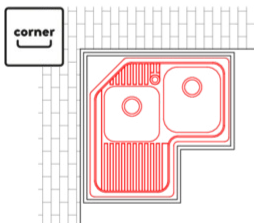

SKY CORNER

0

Description 2-bowls corner sink with drainer

Model SKY CORNER

Base (mm) Corner

0 Inset

Dimensions (mm) 830 x 830

Hole for built-in installation (mm) as per drawing

Number of Bowls 2

0

Gross Weight (kg) 10,58

Net Weight (kg) 5,88

Packaging Dimension (kg) 910 x 880 x 270

0

Packaging Cardboard

0

Technical Drawing

INOX

LIKORSACDX SATIN
8031873601263

LIKORSACSX SATIN FINISH
8031873601270

SKY CORNER DX

general tolerances where not expressly communicated $\pm 0.2\%$
connection dimensions according to UNI EN 695