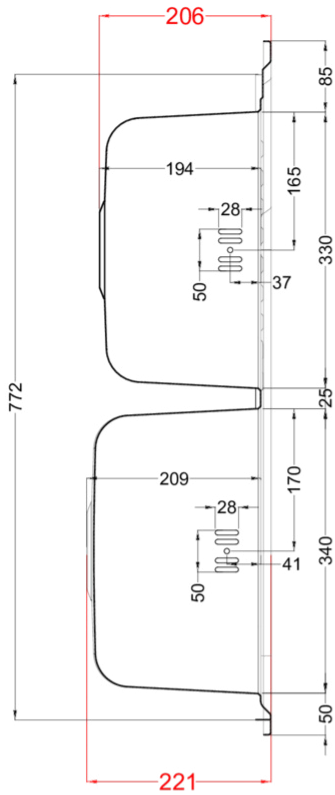

SKY CORNER

0

Description 2-bowls corner sink with drainer

Model SKY CORNER

Base (mm) Corner

0 Inset

Dimensions (mm) 830 x 830

Hole for built-in installation (mm) as per drawing

Number of Bowls 2

0

Gross Weight (kg) 10,58

Net Weight (kg) 5,88

Packaging Dimension (kg) 910 x 880 x 270

0

Packaging Cardboard

0

Technical Drawing

INOX

LIKORSACDX SATIN
8031873601263

LIKORSACSX SATIN FINISH
8031873601270

SKY CORNER DX

general tolerances where not expressly communicated $\pm 0.2\%$
connection dimensions according to UNI EN 695