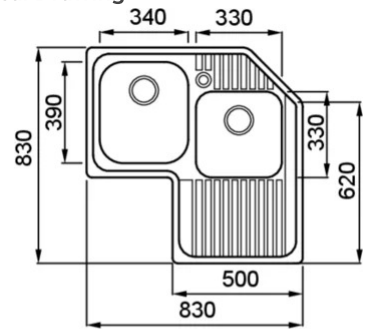

SKY CORNER

0

Description 2-bowls corner sink with drainer

Model SKY CORNER

Base (mm) Corner

0 Inset

Dimensions (mm) 830 x 830

Hole for built-in installation (mm) as per drawing

Number of Bowls 2

0

Gross Weight (kg) 10,58

Net Weight (kg) 5,88

Packaging Dimension (kg) 910 x 880 x 270

0

Packaging Cardboard

0

Technical Drawing

INOX

LIKORSACDX SATIN
8031873601263

LIKORSACSX SATIN FINISH
8031873601270

SKY CORNER DX

general tolerances where not expressly communicated $\pm 0.2\%$
connection dimensions according to UNI EN 695