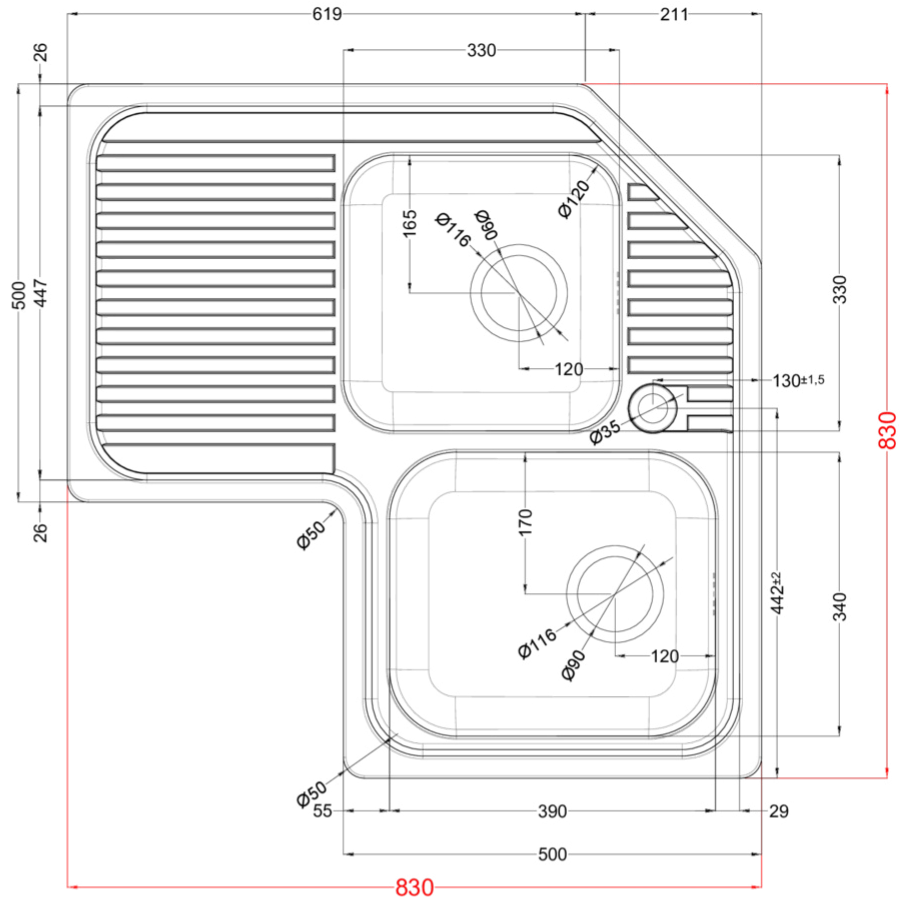

SKY CORNER

0

Description 2-bowls corner sink with drainer

Model SKY CORNER

Base (mm) Corner

0 Inset

Dimensions (mm) 830 x 830

Hole for built-in installation (mm) as per drawing

Number of Bowls 2

0

Gross Weight (kg) 10,58

Net Weight (kg) 5,88

Packaging Dimension (kg) 910 x 880 x 270

0

Packaging Cardboard

0

Technical Drawing

INOX

LIKORSACDX SATIN
8031873601263

LIKORSACSX SATIN FINISH
8031873601270

SKY CORNER DX

general tolerances where not expressly communicated $\pm 0.2\%$
connection dimensions according to UNI EN 695