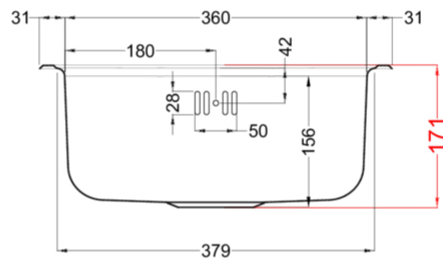

SKY ROUND 435

Technical Drawing

0

Description	1-bowl sink
Model	SKY ROUND 435
Base (mm)	450
0	Inset
Dimensions (mm)	Ø 435
Hole for built-in installation (mm)	Ø 415
Number of Bowls	1
Bowl Depth (mm)	160

0

Gross Weight (kg)	2,80
Net Weight (kg)	1,24
Packaging Dimension (kg)	575 x 575 x 300

0

Packaging	Cardboard
------------------	-----------

0

INOX

LIKROUSAC SATIN FINISH
8031873601034

SKY ROUND

general tolerances where not expressly communicated $\pm 0,2\%$
connection dimensions according to UNI EN 695