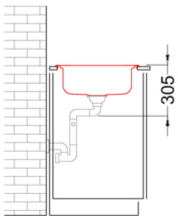

SKY ROUND 435

Technical Drawing

0

Description	1-bowl sink
Model	SKY ROUND 435
Base (mm)	450
0	Inset
Dimensions (mm)	Ø 435
Hole for built-in installation (mm)	Ø 415
Number of Bowls	1
Bowl Depth (mm)	160

0

Gross Weight (kg)	2,80
Net Weight (kg)	1,24
Packaging Dimension (kg)	575 x 575 x 300

0

Packaging	Cardboard
------------------	-----------

0

INOX

LIKROUSAC SATIN FINISH
8031873601034

SKY ROUND

general tolerances where not expressly communicated $\pm 0,2\%$
connection dimensions according to UNI EN 695