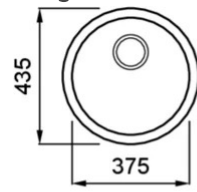

SKY ROUND 435

Technical Drawing

0

Description	1-bowl sink
Model	SKY ROUND 435
Base (mm)	450
0	Inset
Dimensions (mm)	Ø 435
Hole for built-in installation (mm)	Ø 415
Number of Bowls	1
Bowl Depth (mm)	160

0

Gross Weight (kg)	2,80
Net Weight (kg)	1,24
Packaging Dimension (kg)	575 x 575 x 300

0

Packaging	Cardboard
------------------	-----------

0

INOX

LIKROUSAC SATIN FINISH
8031873601034

SKY ROUND

general tolerances where not expressly communicated $\pm 0,2\%$
connection dimensions according to UNI EN 695