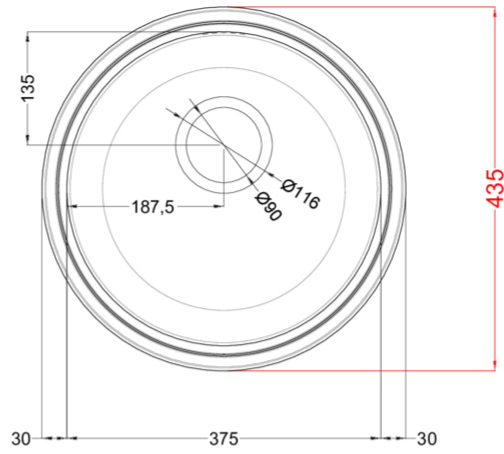

SKY ROUND 435

Technical Drawing

0

Description	1-bowl sink
Model	SKY ROUND 435
Base (mm)	450
0	Inset
Dimensions (mm)	Ø 435
Hole for built-in installation (mm)	Ø 415
Number of Bowls	1
Bowl Depth (mm)	160

0

Gross Weight (kg)	2,80
Net Weight (kg)	1,24
Packaging Dimension (kg)	575 x 575 x 300

0

Packaging	Cardboard
------------------	-----------

0

INOX

LIKROUSAC SATIN FINISH
8031873601034

SKY ROUND

general tolerances where not expressly communicated $\pm 0,2\%$
connection dimensions according to UNI EN 695