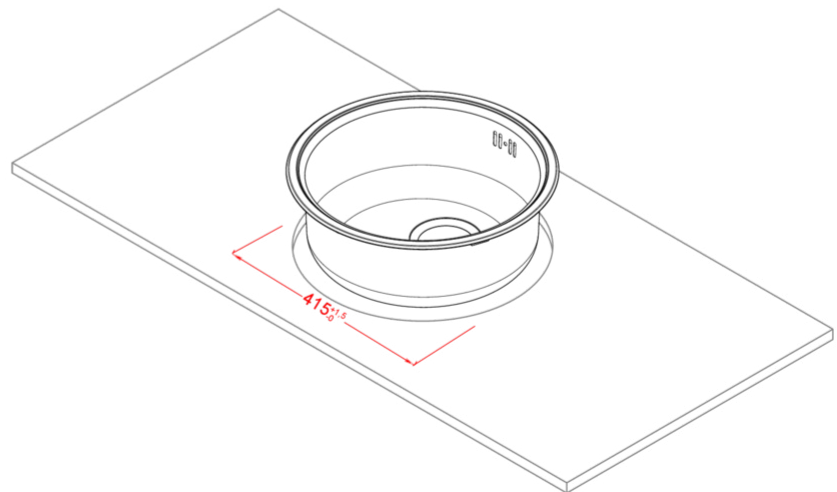

SKY ROUND 435

Technical Drawing

0

Description	1-bowl sink
Model	SKY ROUND 435
Base (mm)	450
0	Inset
Dimensions (mm)	Ø 435
Hole for built-in installation (mm)	Ø 415
Number of Bowls	1
Bowl Depth (mm)	160

0

Gross Weight (kg)	2,80
Net Weight (kg)	1,24
Packaging Dimension (kg)	575 x 575 x 300

0

Packaging	Cardboard
------------------	-----------

0

INOX

LIKROUSAC SATIN FINISH
8031873601034

SKY ROUND

general tolerances where not expressly communicated $\pm 0,2\%$
connection dimensions according to UNI EN 695