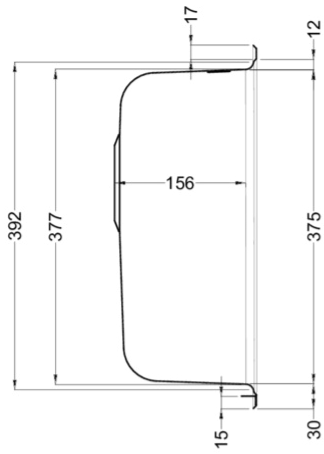

SKY ROUND 435

Technical Drawing

0

Description	1-bowl sink
Model	SKY ROUND 435
Base (mm)	450
0	Inset
Dimensions (mm)	Ø 435
Hole for built-in installation (mm)	Ø 415
Number of Bowls	1
Bowl Depth (mm)	160

0

Gross Weight (kg)	2,80
Net Weight (kg)	1,24
Packaging Dimension (kg)	575 x 575 x 300

0

Packaging	Cardboard
------------------	-----------

0

INOX

LIKROUSAC SATIN FINISH
8031873601034

SKY ROUND

general tolerances where not expressly communicated $\pm 0,2\%$
connection dimensions according to UNI EN 695