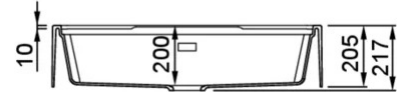

# SPAZIO 900 XL

## Technical Drawing

0

<b>Description</b>	1-bowl sink
<b>Model</b>	SPAZIO 900 XL
<b>Base (mm)</b>	900
0	Overlapping
<b>Dimensions (mm)</b>	900 x 665
<b>Hole for built-in installation (mm)</b>	as per drawing
<b>Number of Bowls</b>	1
<b>Bowl Depth (mm)</b>	200

0

<b>Gross Weight (kg)</b>	28,00
<b>Net Weight (kg)</b>	23,00
0 (kg)	0,256

0

0 Space-saving siphon, integrated Flow Pro, rectangular overflow and hooks.