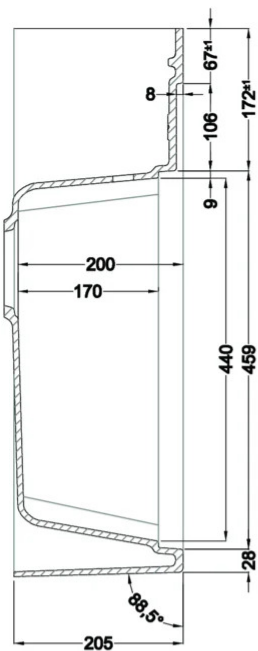

## Technical Drawing

0

<b>Description</b>	1-bowl sink
<b>Model</b>	SPAZIO 900 XL
<b>Base (mm)</b>	900
0	Overlapping
<b>Dimensions (mm)</b>	900 x 665
<b>Hole for built-in installation (mm)</b>	as per drawing
<b>Number of Bowls</b>	1
<b>Bowl Depth (mm)</b>	200

0

<b>Gross Weight (kg)</b>	28,00
<b>Net Weight (kg)</b>	23,00
0 (kg)	0,256

0

0 Space-saving siphon, integrated Flow Pro, rectangular overflow and hooks.

## KERATEK

**LKS90086XLP** K86  
8032861023296

**LKS90093XLP** K93  
8032861023302

**LKS90095XLP** K95  
8032861023319

**LKS90096XLP** K96  
8032861023326

**LKS90097XLP** K97  
8032861023333

**LKS90099XLP** K99  
8032861023340

# Spazio 900\_665

general tolerances where not expressly communicated  $\pm 1$  mm  
 connection dimensions according to UNI EN 695  
 eventual exceptions are reported with \*