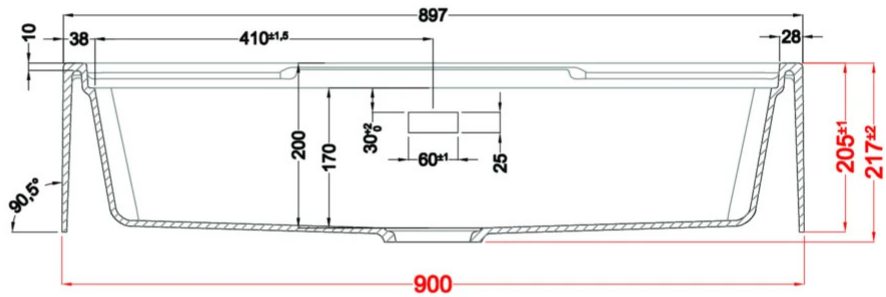

## Technical Drawing

0

<b>Description</b>	1-bowl sink
<b>Model</b>	SPAZIO 900 XL
<b>Base (mm)</b>	900
0	Overlapping
<b>Dimensions (mm)</b>	900 x 665
<b>Hole for built-in installation (mm)</b>	as per drawing
<b>Number of Bowls</b>	1
<b>Bowl Depth (mm)</b>	200

0

<b>Gross Weight (kg)</b>	28,00
<b>Net Weight (kg)</b>	23,00
0 (kg)	0,256

0

0 Space-saving siphon, integrated Flow Pro, rectangular overflow and hooks.

## KERATEK

**LKS90086XLP** K86  
8032861023296

**LKS90093XLP** K93  
8032861023302

**LKS90095XLP** K95  
8032861023319

**LKS90096XLP** K96  
8032861023326

**LKS90097XLP** K97  
8032861023333

**LKS90099XLP** K99  
8032861023340

# Spazio 900\_665

general tolerances where not expressly communicated  $\pm 1$  mm  
 connection dimensions according to UNI EN 695  
 eventual exceptions are reported with \*