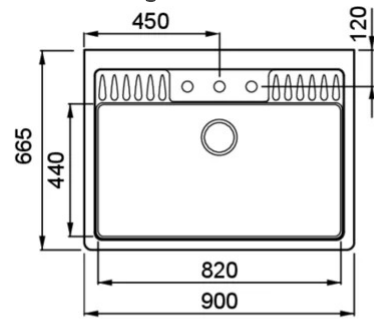

# SPAZIO 900 XL

## Technical Drawing

0

<b>Description</b>	1-bowl sink
<b>Model</b>	SPAZIO 900 XL
<b>Base (mm)</b>	900
0	Overlapping
<b>Dimensions (mm)</b>	900 x 665
<b>Hole for built-in installation (mm)</b>	as per drawing
<b>Number of Bowls</b>	1
<b>Bowl Depth (mm)</b>	200

0

<b>Gross Weight (kg)</b>	28,00
<b>Net Weight (kg)</b>	23,00
0 (kg)	0,256

0

0 Space-saving siphon, integrated Flow Pro, rectangular overflow and hooks.

# Spazio 900\_665

general tolerances where not expressly communicated  $\pm 1$  mm  
 connection dimensions according to UNI EN 695  
 eventual exceptions are reported with \*