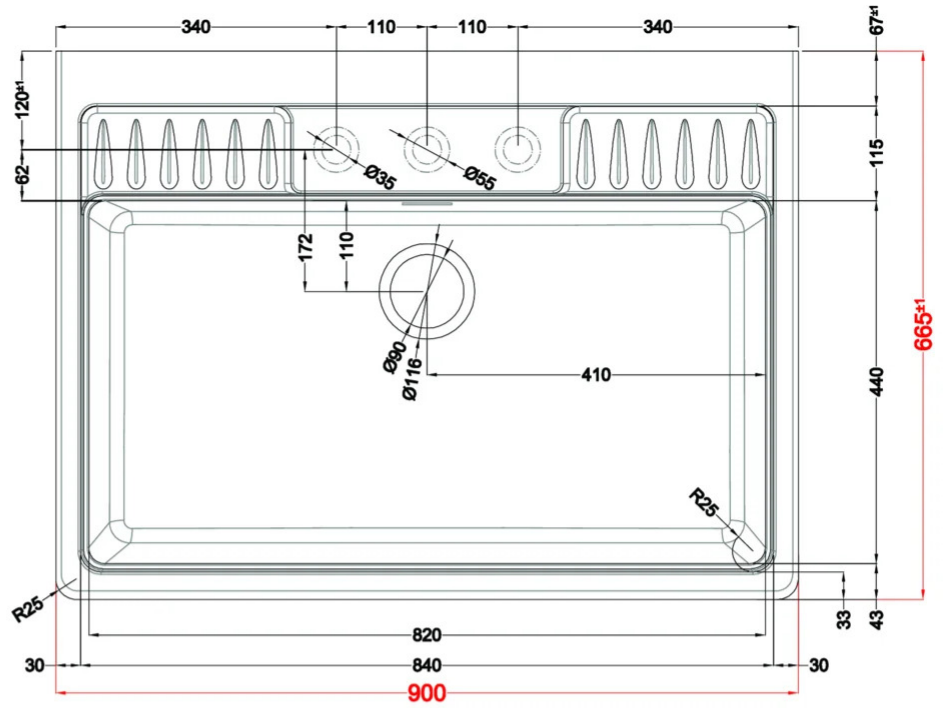

## Technical Drawing

0

<b>Description</b>	1-bowl sink
<b>Model</b>	SPAZIO 900 XL
<b>Base (mm)</b>	900
0	Overlapping
<b>Dimensions (mm)</b>	900 x 665
<b>Hole for built-in installation (mm)</b>	as per drawing
<b>Number of Bowls</b>	1
<b>Bowl Depth (mm)</b>	200

0

<b>Gross Weight (kg)</b>	28,00
<b>Net Weight (kg)</b>	23,00
0 (kg)	0,256

0

0 Space-saving siphon, integrated Flow Pro, rectangular overflow and hooks.

## KERATEK

**LKS90086XLP** K86  
8032861023296

**LKS90093XLP** K93  
8032861023302

**LKS90095XLP** K95  
8032861023319

**LKS90096XLP** K96  
8032861023326

**LKS90097XLP** K97  
8032861023333

**LKS90099XLP** K99  
8032861023340

# Spazio 900\_665

general tolerances where not expressly communicated  $\pm 1$  mm  
 connection dimensions according to UNI EN 695  
 eventual exceptions are reported with \*