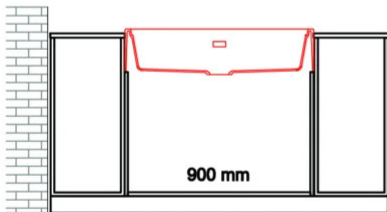

## Technical Drawing

0

<b>Description</b>	1-bowl sink
<b>Model</b>	SPAZIO 900 XL
<b>Base (mm)</b>	900
0	Overlapping
<b>Dimensions (mm)</b>	900 x 665
<b>Hole for built-in installation (mm)</b>	as per drawing
<b>Number of Bowls</b>	1
<b>Bowl Depth (mm)</b>	200

0

<b>Gross Weight (kg)</b>	28,00
<b>Net Weight (kg)</b>	23,00
0 (kg)	0,256

0

0 Space-saving siphon, integrated Flow Pro, rectangular overflow and hooks.

## KERATEK

**LKS90086XLP** K86  
8032861023296

**LKS90093XLP** K93  
8032861023302

**LKS90095XLP** K95  
8032861023319

**LKS90096XLP** K96  
8032861023326

**LKS90097XLP** K97  
8032861023333

**LKS90099XLP** K99  
8032861023340