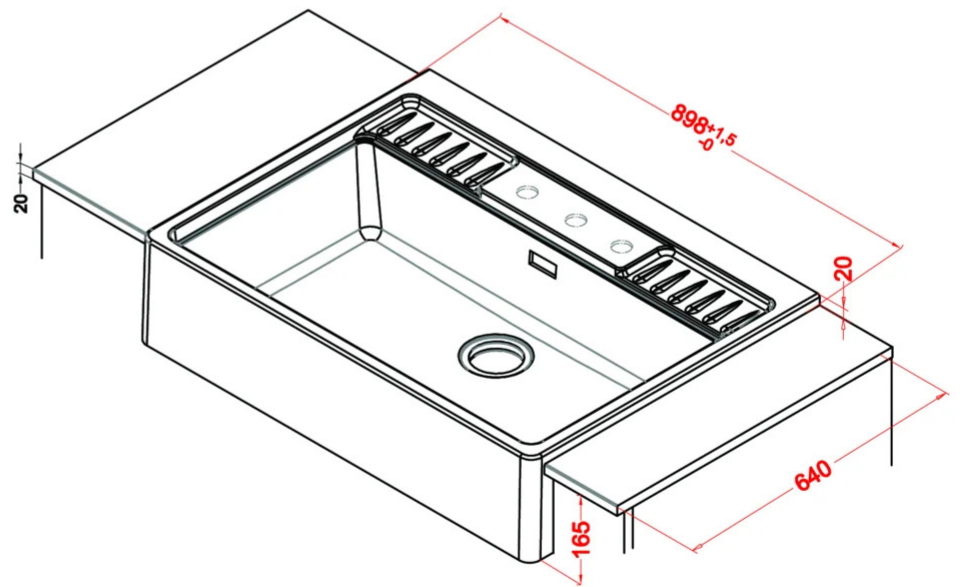

## Technical Drawing

0

<b>Description</b>	1-bowl sink
<b>Model</b>	SPAZIO 900 XL
<b>Base (mm)</b>	900
0	Overlapping
<b>Dimensions (mm)</b>	900 x 665
<b>Hole for built-in installation (mm)</b>	as per drawing
<b>Number of Bowls</b>	1
<b>Bowl Depth (mm)</b>	200

0

<b>Gross Weight (kg)</b>	28,00
<b>Net Weight (kg)</b>	23,00
0 (kg)	0,256

0

0 Space-saving siphon, integrated Flow Pro, rectangular overflow and hooks.

## KERATEK

**LKS90086XLP** K86  
8032861023296

**LKS90093XLP** K93  
8032861023302

**LKS90095XLP** K95  
8032861023319

**LKS90096XLP** K96  
8032861023326

**LKS90097XLP** K97  
8032861023333

**LKS90099XLP** K99  
8032861023340

# Spazio 900\_665

general tolerances where not expressly communicated  $\pm 1$  mm  
 connection dimensions according to UNI EN 695  
 eventual exceptions are reported with \*