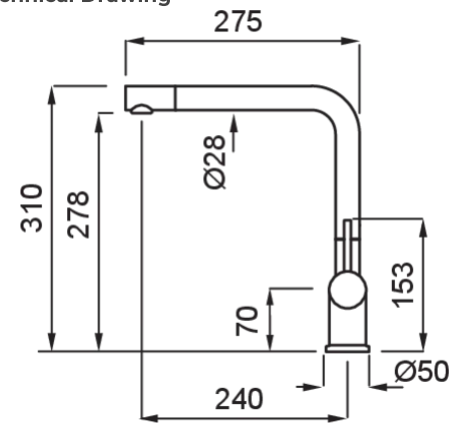

STREAM

Technical Drawing

0

Description Single-lever tap with swivel spout

Model STREAM

Base (mm) 50

Bowl Depth (ømm) 35

Bowl Depth 360°

Flexi-hose Stainless Steel 3/8"

Bowl Depth (ømm) 35

0

Gross Weight (kg) 2,70

Net Weight (kg) 2,40

Packaging Dimension (kg) 48,5 x 25 x 9

0 (kg) 0,011

0