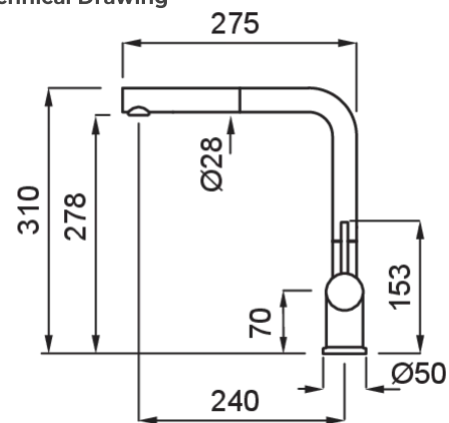

Technical Drawing

KERATEK