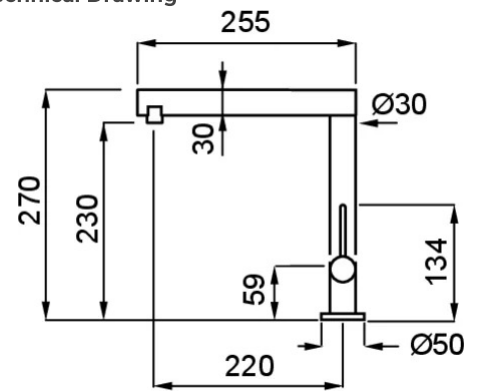

TEMA

Technical Drawing

0

Description Single-lever tap with swivel spout

Model TEMA

Base (mm) 50

Bowl Depth (ømm) 35

Bowl Depth 360°

Flexi-hose Stainless Steel 3/8"

Bowl Depth (ømm) 25

0

Packaging Cardboard box

KERATEK

MKKTEM86 K86
8032557561637

MKKTEM93 K93
8032557561644

MKKTEM95 K95
8032557561651