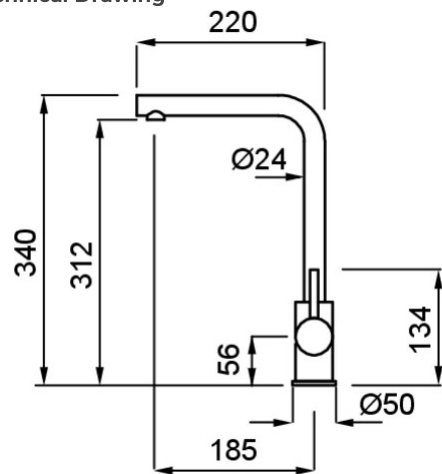

TRAIL

Technical Drawing

0

Description Single-lever tap with swivel spout

Model TRAIL

Base (mm) 50

Bowl Depth (ømm) 35

Bowl Depth 360°

Flexi-hose Stainless Steel 3/8"

Bowl Depth (ømm) 35

0

Packaging Dimension (kg) 50 x 30 x 8

0

Packaging Cardboard box

KERATEK

MKKTRA99 K99
8032557561132